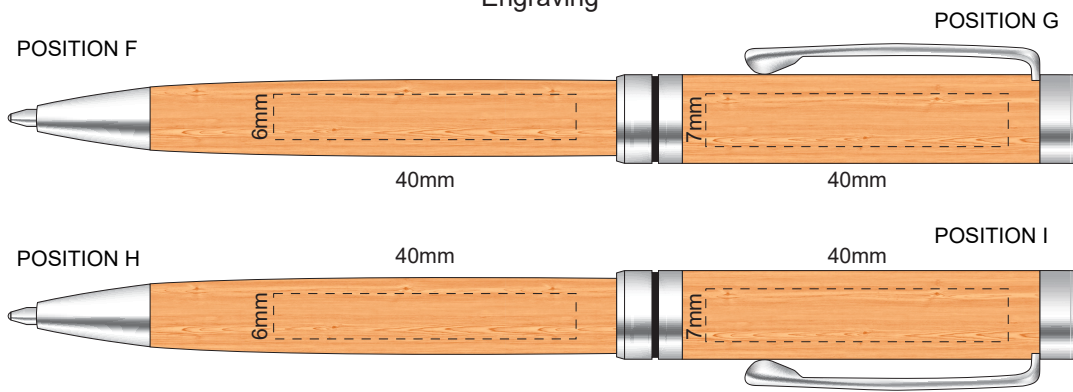

100% of Actual Size
Engraving

This product is a natural material, please allow for variances in grain pattern and engraving colour.

Engraves to a Natural Etch