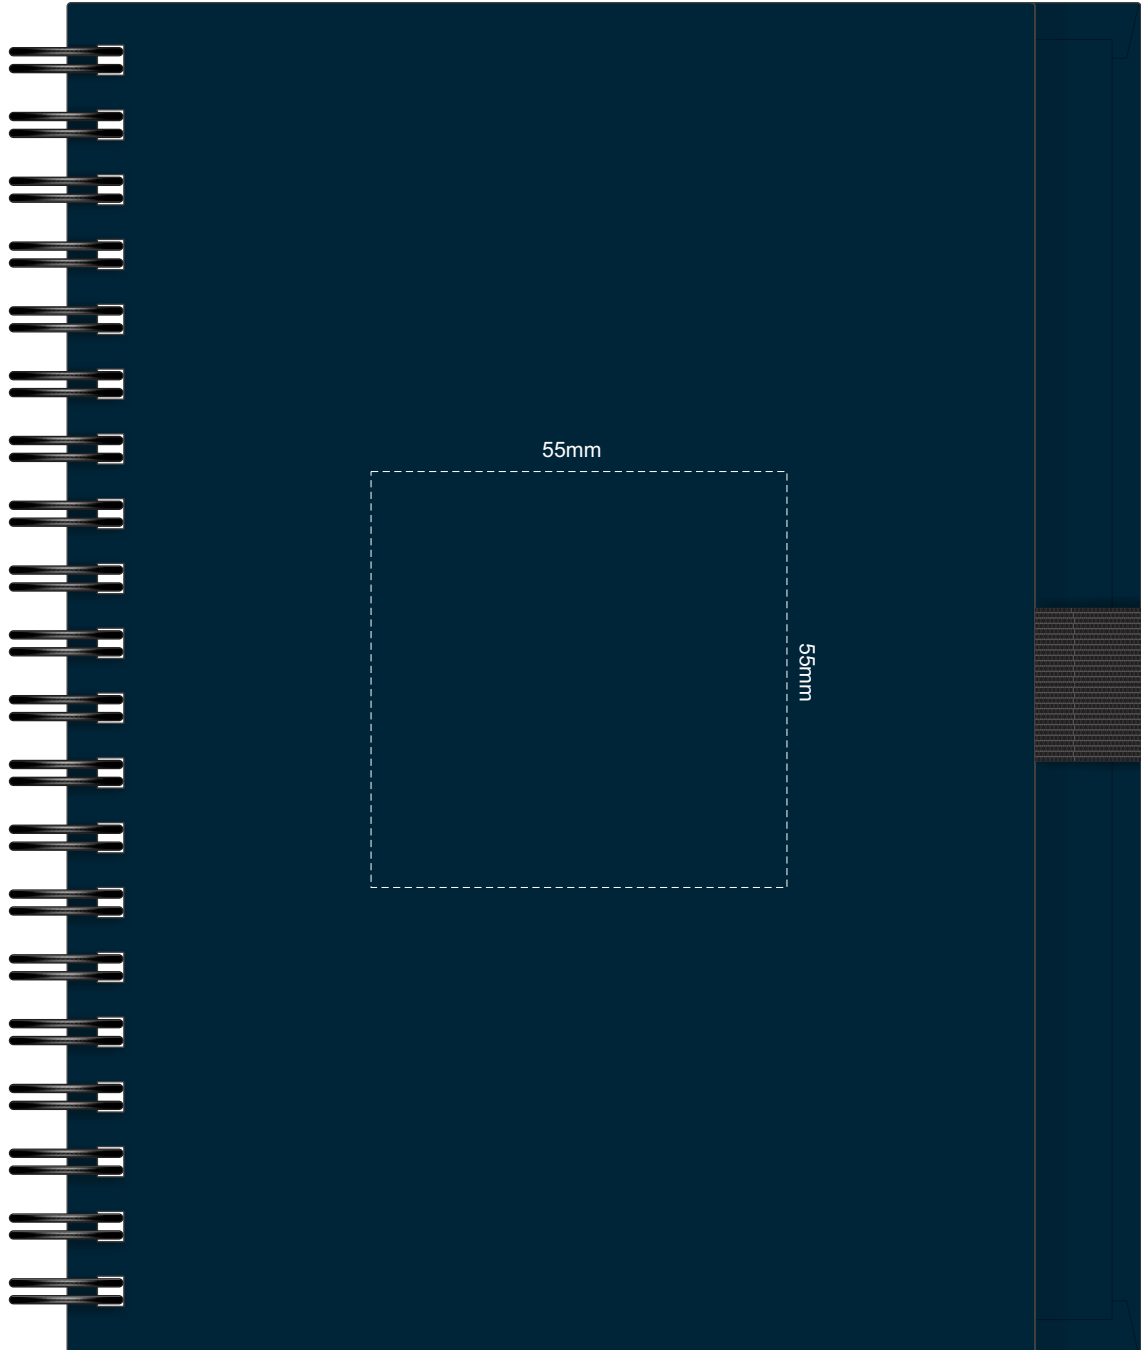

100% of Actual Size
Screen Print

POSITION A

100% of Actual Size
Screen Print

POSITION B

100% of Actual Size
Pad Print

POSITION D

POSITION E

100% of Actual Size
Direct Digital

POSITION D

POSITION E

Please note when pen is printed in position D,
print is not visible when in the notebook holder.

100% of Actual Size
Pad Print

100% of Actual Size
Pad Print

100% of Actual Size
Screen Print (one colour)