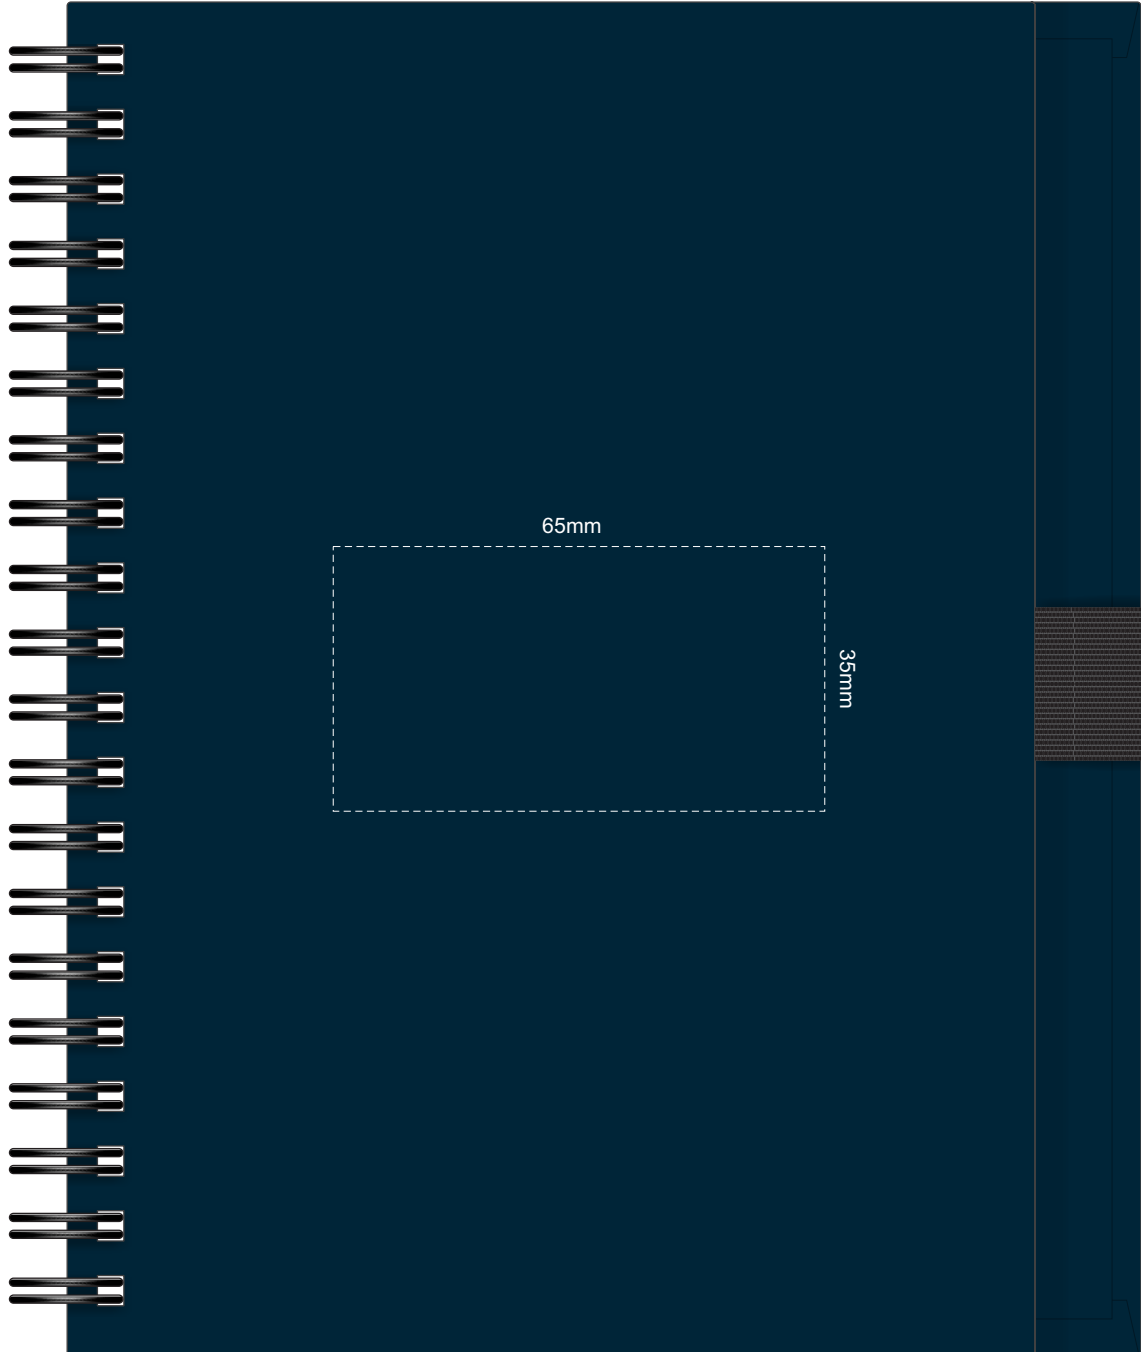

100% of Actual Size
Screen Print

POSITION A

100% of Actual Size
Screen Print

POSITION B

100% of Actual Size
Pad Print

POSITION D

POSITION E

100% of Actual Size
Direct Digital

POSITION D

POSITION E

Please note when pen is printed in position D,
print is not visible when in the notebook holder.

100% of Actual Size
Pad Print

100% of Actual Size
Pad Print

100% of Actual Size
Screen Print (one colour)