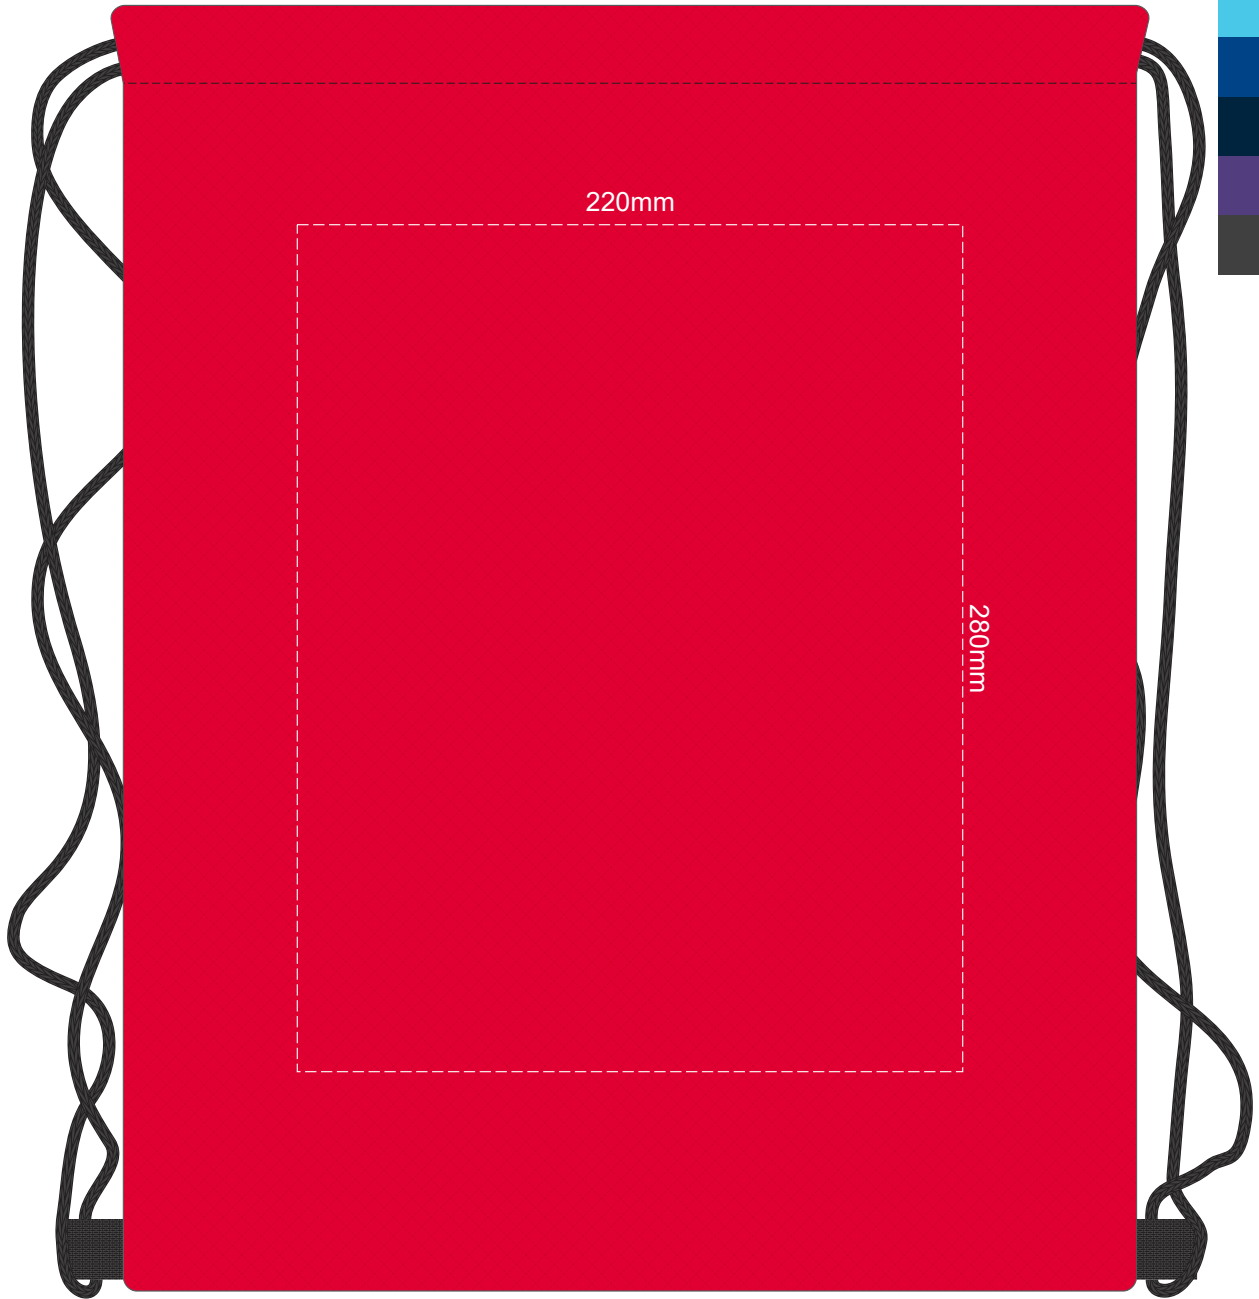

40% of Actual Size  
Screen Print

40% of Actual Size  
Colourflex Transfer

Bright Green

Kelly Green

Dark Green

Light Blue

Dark Blue

Navy