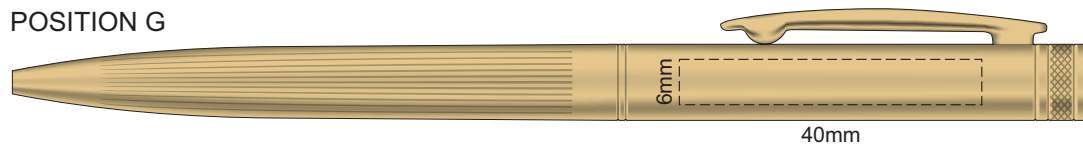

100% of Actual Size
Pad Print

100% of Actual Size
Laser Engraving

Engraves to a natural etch for Gold and Rose Gold

Laser engraves to a natural etch for Silver and Gunmetal