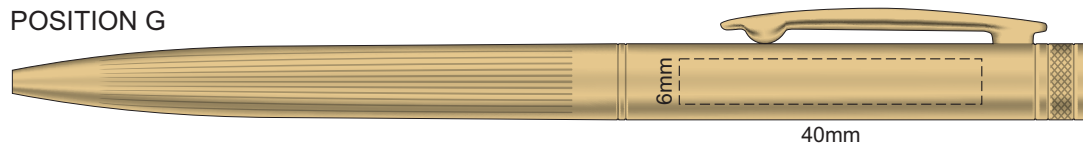

100% of Actual Size
Pad Print

100% of Actual Size
Laser Engraving

Engraves to a natural etch for Gold and Rose Gold

Laser engraves to a natural etch for Silver and Gunmetal