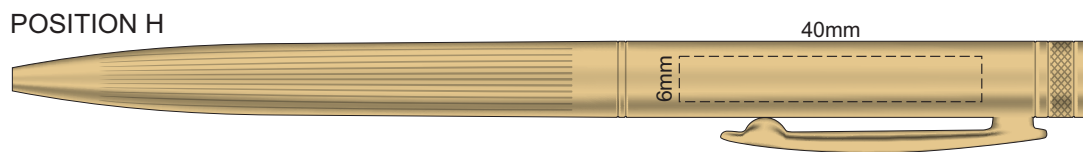

100% of Actual Size
Pad Print

100% of Actual Size
Laser Engraving

Engraves to a natural etch for Gold and Rose Gold

Laser engraves to a natural etch for Silver and Gunmetal