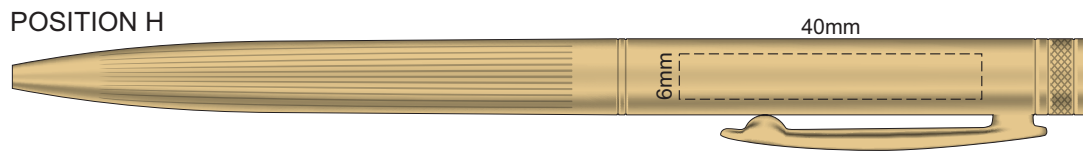

100% of Actual Size
Pad Print

100% of Actual Size
Laser Engraving

Engraves to a natural etch for Gold and Rose Gold

Laser engraves to a natural etch for Silver and Gunmetal