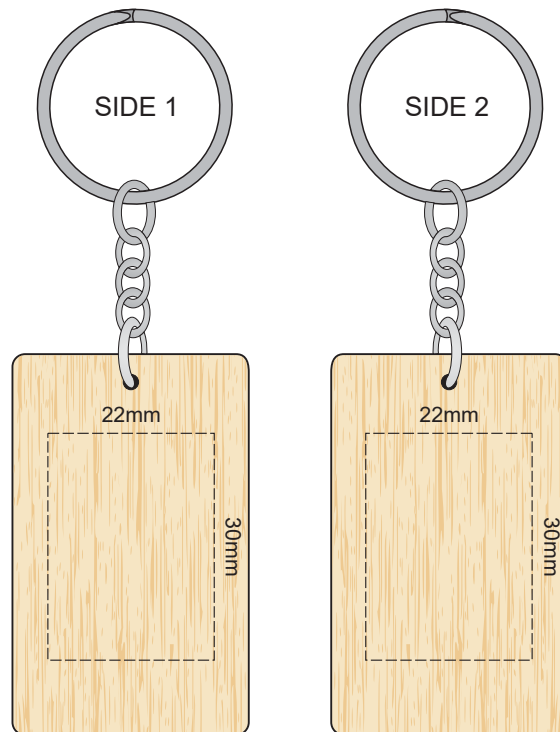

100% of Actual Size  
Pad Print  
Laser Engraving

This product is a natural material,  
please allow for variances in grain pattern and branding.

 Laser engraves to a natural etch