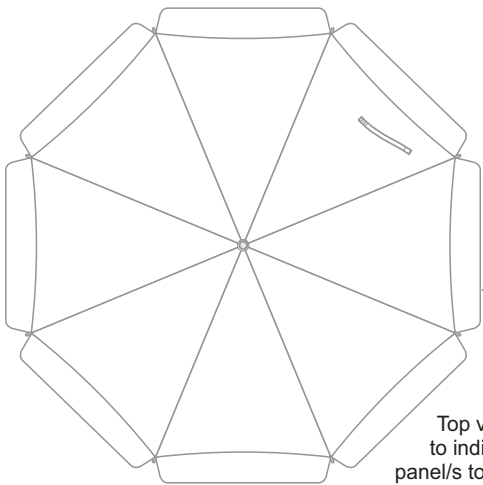

15% of Actual Size
Screen Print (one colour)
Colourflex Transfer

Top view at 3%
to indicate which
panel/s to be decorated.

All panels are printable except for the panel with tie.