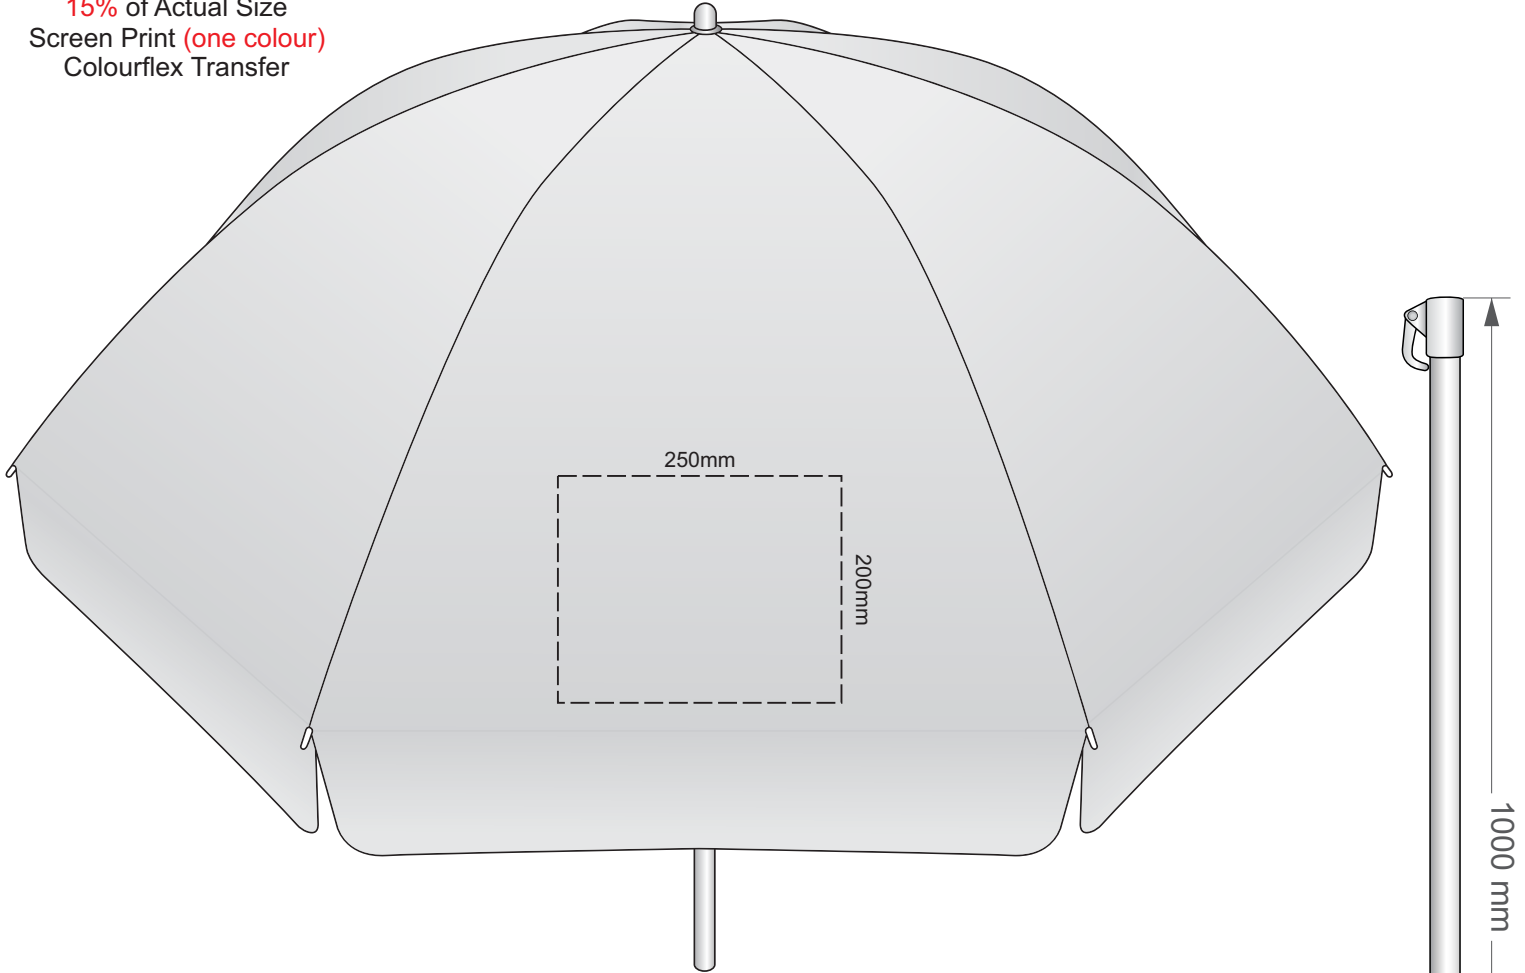

15% of Actual Size
Screen Print (one colour)
Colourflex Transfer

Top view at 3%
to indicate which
panel/s to be decorated.

All panels are printable except for the panel with tie.