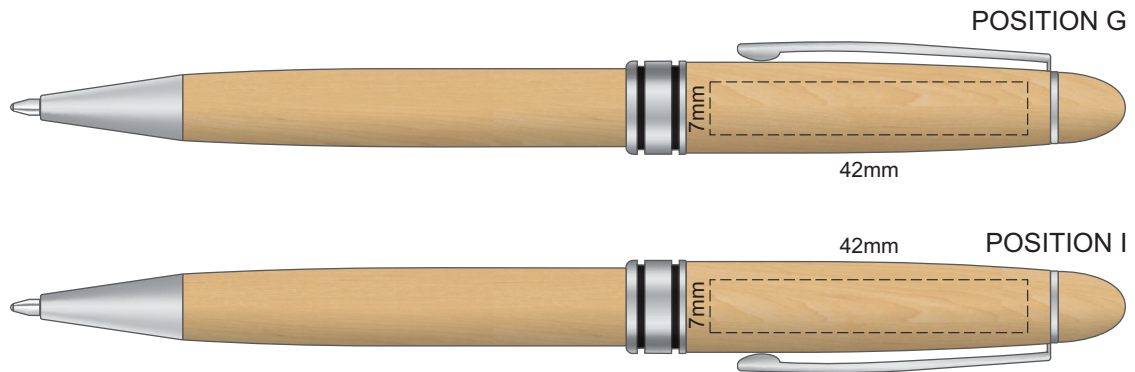

100% of Actual Size  
Pad Print

100% of Actual Size  
Laser Engraving

This product is a natural material, please allow  
for variances in grain pattern and engraving colour.

 Engraves to a Natural Etch