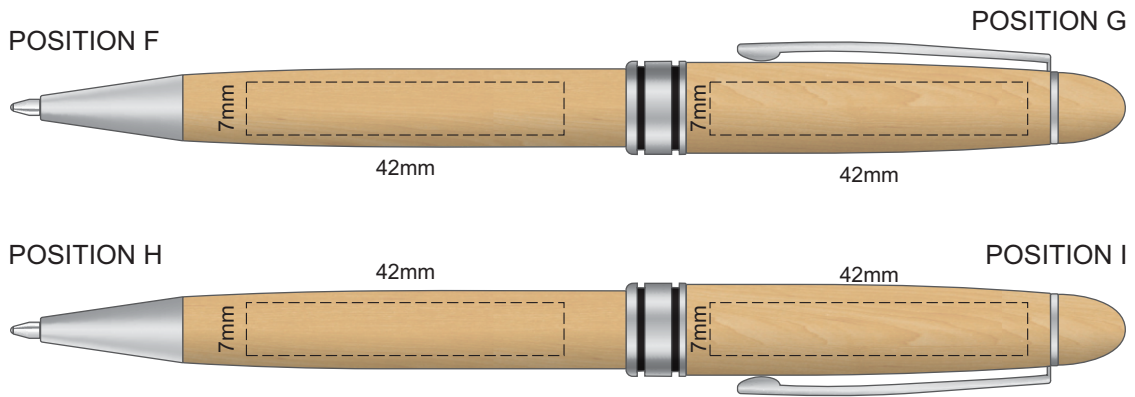

100% of Actual Size  
Pad Print

100% of Actual Size  
Laser Engraving

This product is a natural material, please allow  
for variances in grain pattern and engraving colour.

 Engraves to a Natural Etch