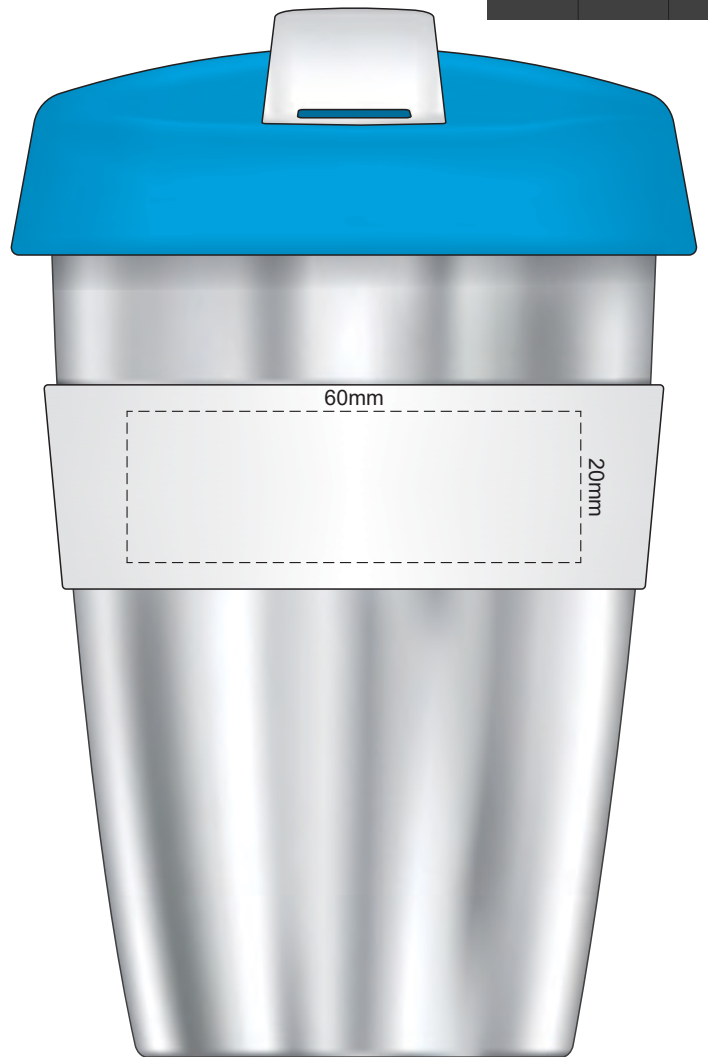

100% of Actual Size Pad Print

100% of Actual Size Pad Print

SIDE 1

SIDE 2

Flip Colour Lid Colour Band Colour

100% of Actual Size
Screen Print (one colour)

100% of Actual Size
Screen Print (one colour)
Double Sided Template Front & Back

Red Line = Exact opposites of the product
(centre artwork to the red line)

Flip Colour	Lid Colour	Band Colour
Grey	Grey	Grey
White	White	White
Yellow	Yellow	Yellow
Orange	Orange	Orange
Pink	Pink	Pink
Red	Red	Red
Light Green	Light Green	Light Green
Green	Green	Green
Cyan	Cyan	Cyan
Blue	Blue	Blue
Dark Blue	Dark Blue	Dark Blue
Dark Purple	Dark Purple	Dark Purple
Black	Black	Black

100% of Actual Size
Silicone Digital Print
Debossed

SIDE 1

SIDE 2