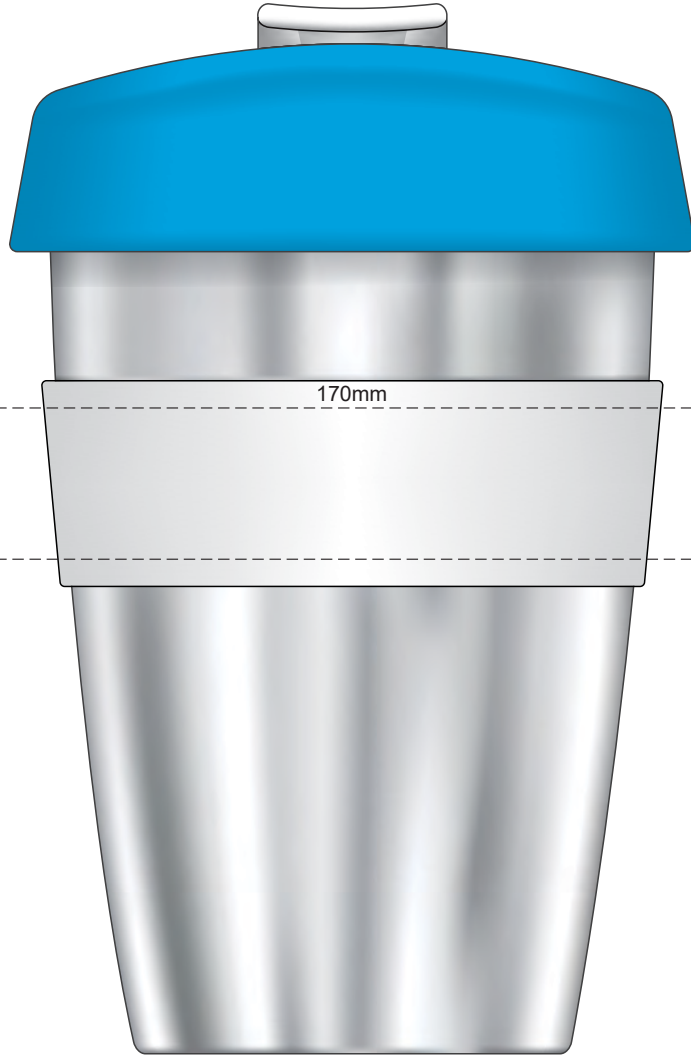

100% of Actual Size Pad Print

100% of Actual Size Pad Print

SIDE 1

SIDE 2

Flip Colour Lid Colour Band Colour

100% of Actual Size
Screen Print (one colour)

100% of Actual Size
Screen Print (one colour)
Double Sided Template Front & Back

Red Line = Exact opposites of the product
(centre artwork to the red line)

Flip Colour	Lid Colour	Band Colour
Grey	Grey	Grey
White	White	White
Yellow	Yellow	Yellow
Orange	Orange	Orange
Pink	Pink	Pink
Red	Red	Red
Light Green	Light Green	Light Green
Green	Green	Green
Cyan	Cyan	Cyan
Blue	Blue	Blue
Dark Blue	Dark Blue	Dark Blue
Dark Purple	Dark Purple	Dark Purple
Black	Black	Black

100% of Actual Size
Silicone Digital Print
Debossed

SIDE 1

SIDE 2