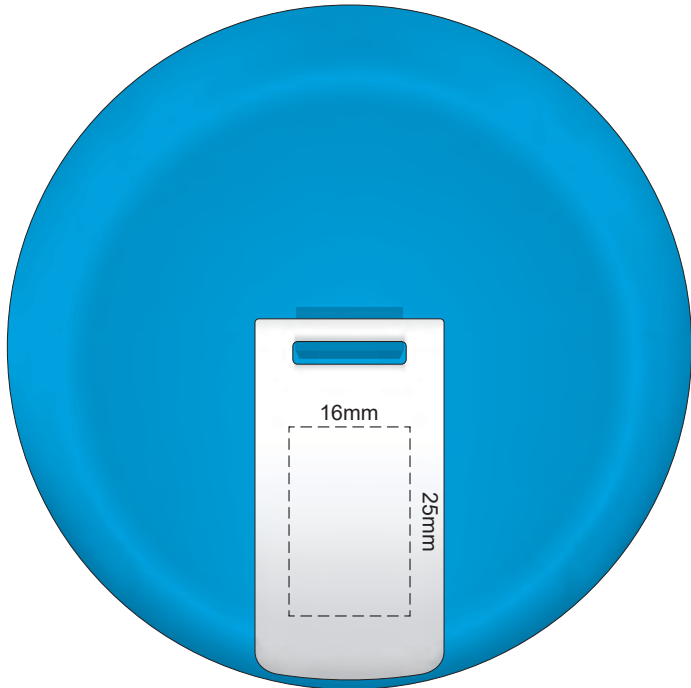

100% of Actual Size Pad Print

100% of Actual Size Pad Print

SIDE 1

SIDE 2

Flip Colour Lid Colour Band Colour

100% of Actual Size
Screen Print (one colour)

100% of Actual Size
Screen Print (one colour)
Double Sided Template Front & Back

Red Line = Exact opposites of the product
(centre artwork to the red line)

Flip Colour	Lid Colour	Band Colour
Grey	Grey	Grey
White	White	White
Yellow	Yellow	Yellow
Orange	Orange	Orange
Pink	Pink	Pink
Red	Red	Red
Light Green	Light Green	Light Green
Green	Green	Green
Cyan	Cyan	Cyan
Blue	Blue	Blue
Dark Blue	Dark Blue	Dark Blue
Dark Purple	Dark Purple	Dark Purple
Black	Black	Black

100% of Actual Size
Silicone Digital Print
Debossed

SIDE 1

SIDE 2