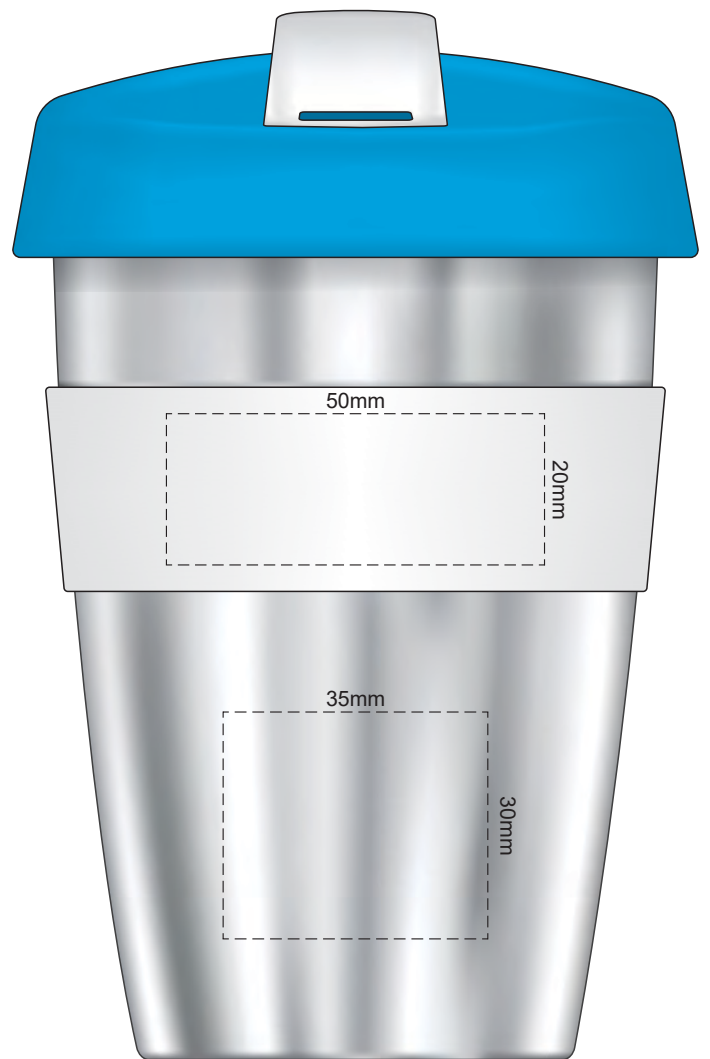

100% of Actual Size Pad Print

100% of Actual Size Pad Print

SIDE 1

SIDE 2

Flip Colour Lid Colour Band Colour

100% of Actual Size
Screen Print (one colour)

100% of Actual Size
Screen Print (one colour)
Double Sided Template Front & Back

Red Line = Exact opposites of the product
(centre artwork to the red line)

Flip Colour	Lid Colour	Band Colour
Grey	Grey	Grey
White	White	White
Yellow	Yellow	Yellow
Orange	Orange	Orange
Pink	Pink	Pink
Red	Red	Red
Light Green	Light Green	Light Green
Green	Green	Green
Cyan	Cyan	Cyan
Blue	Blue	Blue
Dark Blue	Dark Blue	Dark Blue
Dark Purple	Dark Purple	Dark Purple
Black	Black	Black

100% of Actual Size
Silicone Digital Print
Debossed

SIDE 1

SIDE 2