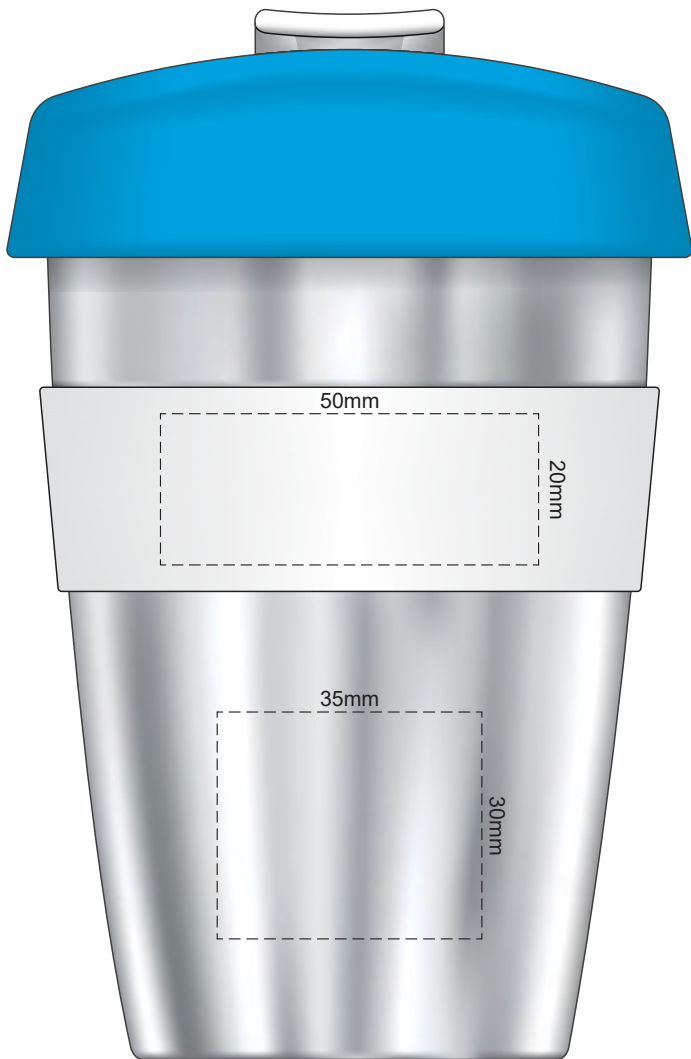

100% of Actual Size Pad Print

100% of Actual Size Pad Print

SIDE 1

SIDE 2

Flip Colour Lid Colour Band Colour

100% of Actual Size
Screen Print (one colour)

100% of Actual Size
Screen Print (one colour)
Double Sided Template Front & Back

Red Line = Exact opposites of the product
(centre artwork to the red line)

Flip Colour	Lid Colour	Band Colour
Grey	Grey	Grey
White	White	White
Yellow	Yellow	Yellow
Orange	Orange	Orange
Pink	Pink	Pink
Red	Red	Red
Light Green	Light Green	Light Green
Green	Green	Green
Cyan	Cyan	Cyan
Blue	Blue	Blue
Dark Blue	Dark Blue	Dark Blue
Dark Purple	Dark Purple	Dark Purple
Black	Black	Black

100% of Actual Size
Silicone Digital Print
Debossed

SIDE 1

SIDE 2