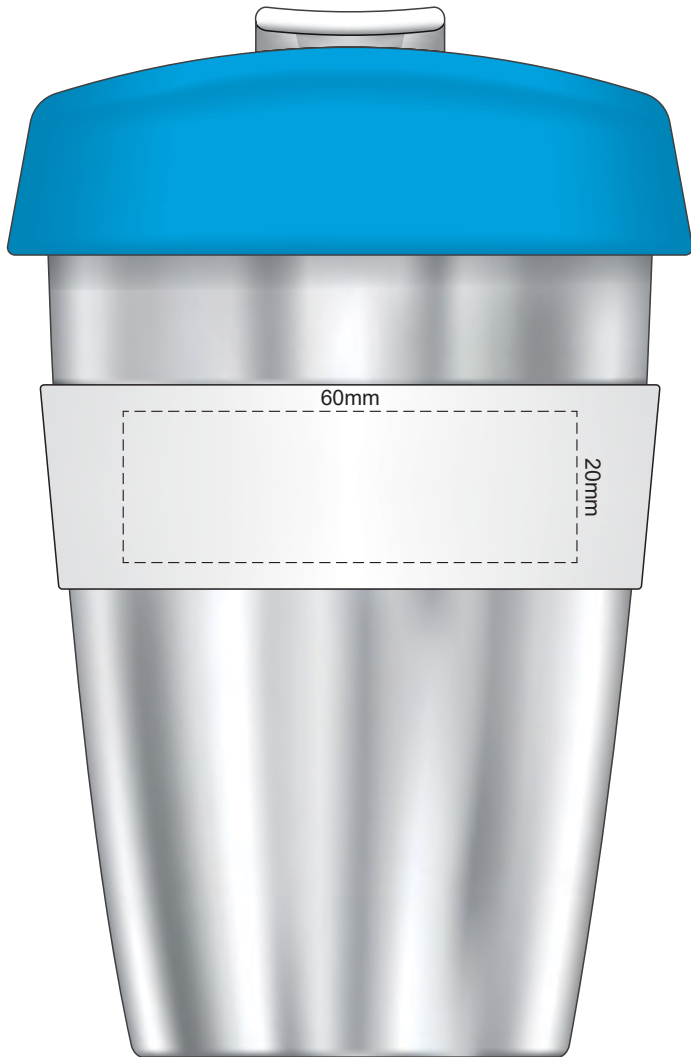

100% of Actual Size Pad Print

100% of Actual Size Pad Print

SIDE 1

SIDE 2

Flip Colour Lid Colour Band Colour

100% of Actual Size
Screen Print (one colour)

100% of Actual Size
Screen Print (one colour)
Double Sided Template Front & Back

Red Line = Exact opposites of the product
(centre artwork to the red line)

Flip Colour	Lid Colour	Band Colour
Grey	Grey	Grey
White	White	White
Yellow	Yellow	Yellow
Orange	Orange	Orange
Pink	Pink	Pink
Red	Red	Red
Light Green	Light Green	Light Green
Green	Green	Green
Cyan	Cyan	Cyan
Blue	Blue	Blue
Dark Blue	Dark Blue	Dark Blue
Dark Purple	Dark Purple	Dark Purple
Black	Black	Black

100% of Actual Size
Silicone Digital Print
Debossed

SIDE 1

SIDE 2