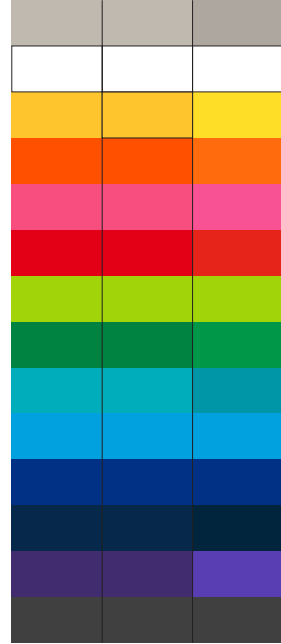

100% of Actual Size Pad Print

100% of Actual Size Pad Print

SIDE 1

SIDE 2

Flip Colour Lid Colour Band Colour

100% of Actual Size
Screen Print (one colour)

100% of Actual Size
Screen Print (one colour)
Double Sided Template Front & Back

Red Line = Exact opposites of the product
(centre artwork to the red line)

Flip Colour	Lid Colour	Band Colour
Grey	Grey	Grey
White	White	White
Yellow	Yellow	Yellow
Orange	Orange	Orange
Pink	Pink	Pink
Red	Red	Red
Light Green	Light Green	Light Green
Green	Green	Green
Cyan	Cyan	Cyan
Blue	Blue	Blue
Dark Blue	Dark Blue	Dark Blue
Dark Purple	Dark Purple	Dark Purple
Black	Black	Black

100% of Actual Size
Silicone Digital Print
Debossed

SIDE 1

SIDE 2