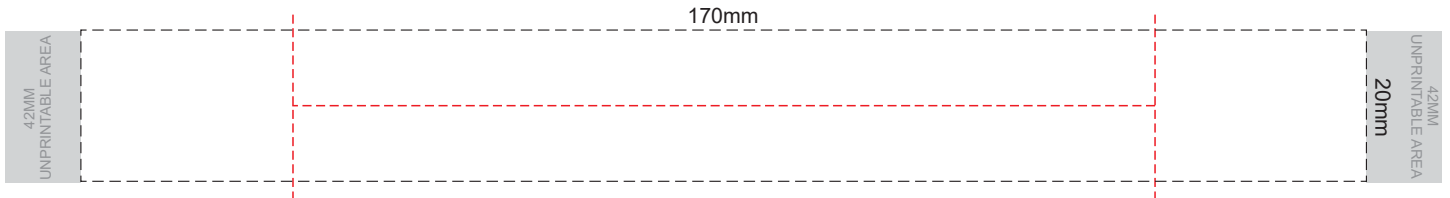

100% of Actual Size Pad Print

100% of Actual Size Pad Print

SIDE 1

SIDE 2

Flip Colour Lid Colour Band Colour

100% of Actual Size
Screen Print (one colour)

100% of Actual Size
Screen Print (one colour)
Double Sided Template Front & Back

Red Line = Exact opposites of the product
(centre artwork to the red line)

Flip Colour	Lid Colour	Band Colour
Grey	Grey	Grey
White	White	White
Yellow	Yellow	Yellow
Orange	Orange	Orange
Pink	Pink	Pink
Red	Red	Red
Light Green	Light Green	Light Green
Green	Green	Green
Cyan	Cyan	Cyan
Blue	Blue	Blue
Dark Blue	Dark Blue	Dark Blue
Dark Purple	Dark Purple	Dark Purple
Black	Black	Black

100% of Actual Size
Silicone Digital Print
Debossed

SIDE 1

SIDE 2