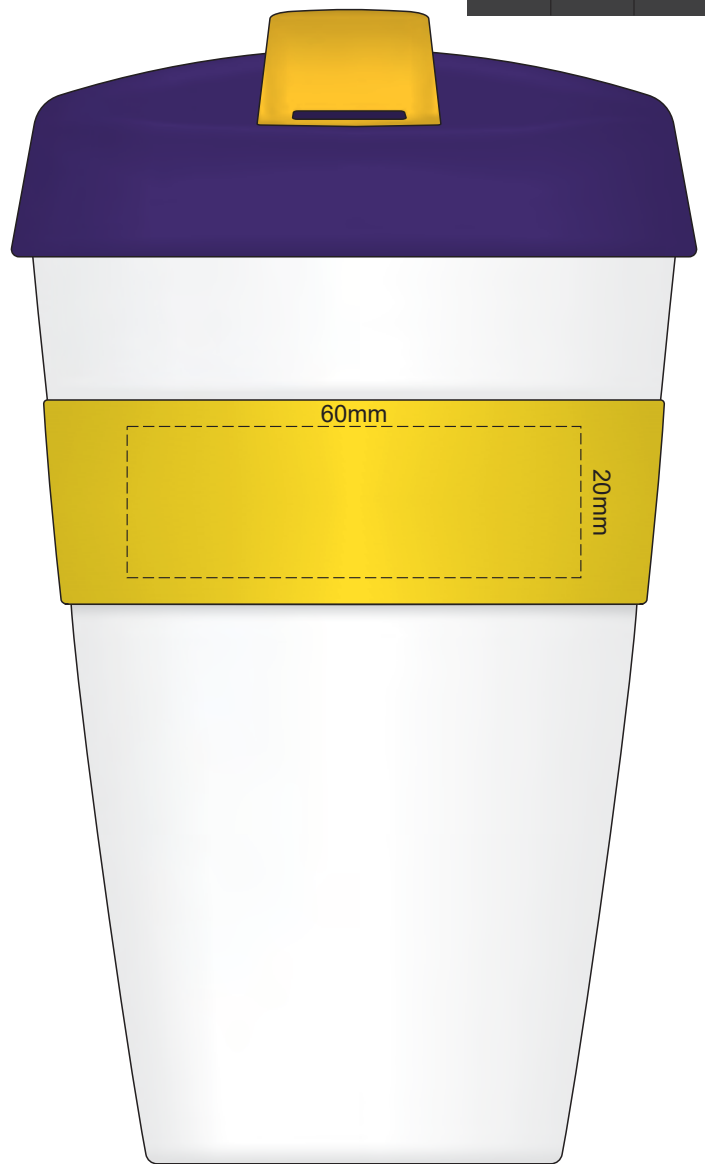

100% of Actual Size
Pad Print

Cup colour

100% of Actual Size
Pad Print

SIDE 1

SIDE 2

Cup colour

Flip colour	Lid colour	Band colour
White	White	White
Yellow	Yellow	Yellow
Orange	Orange	Orange
Pink	Pink	Pink
Red	Red	Red
Light Green	Light Green	Light Green
Green	Green	Green
Cyan	Cyan	Cyan
Blue	Blue	Blue
Dark Blue	Dark Blue	Dark Blue
Purple	Purple	Purple
Grey	Grey	Grey

100% of Actual Size
Screen Print (one colour)

100% of Actual Size
Screen Print (one colour)
Double Sided template Front & Back

Red Line = Exact opposites of the product
(centre artwork to the red line)

Cup colour

Flip colour	Lid colour	Band colour
White	White	White
Yellow	Yellow	Yellow
Orange	Orange	Orange
Pink	Pink	Pink
Red	Red	Red
Light Green	Light Green	Light Green
Dark Green	Dark Green	Dark Green
Cyan	Cyan	Cyan
Blue	Blue	Blue
Dark Blue	Dark Blue	Dark Blue
Purple	Purple	Purple
Grey	Grey	Grey

100% of Actual Size
Silicone Digital Print
Debossed

SIDE 1

SIDE 2

100% of Actual Size
Digital Packaging Print
FRONT

Artwork will be printed directly onto the product via CMYK printing (no white), colours will not be vibrant due to white ink not being available for this process.