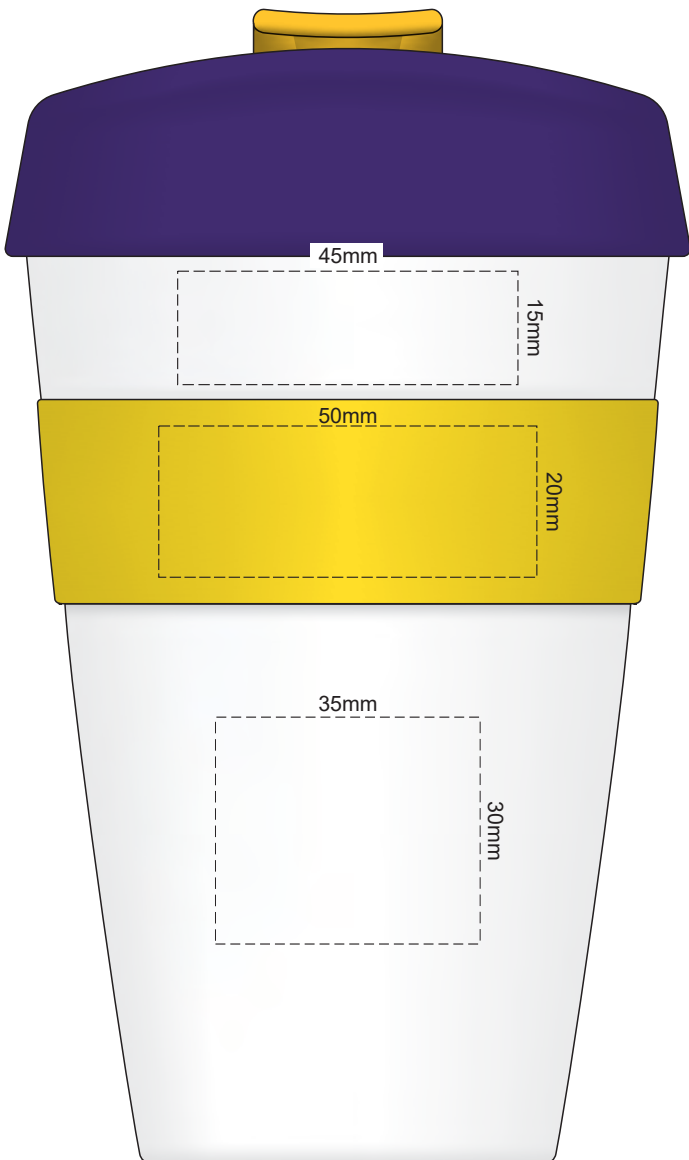

100% of Actual Size
Pad Print

Cup colour

100% of Actual Size
Pad Print

SIDE 1

SIDE 2

Cup colour

Flip colour	Lid colour	Band colour
White	White	White
Yellow	Yellow	Yellow
Orange	Orange	Orange
Pink	Pink	Pink
Red	Red	Red
Light Green	Light Green	Light Green
Green	Green	Green
Cyan	Cyan	Cyan
Blue	Blue	Blue
Dark Blue	Dark Blue	Dark Blue
Purple	Purple	Purple
Grey	Grey	Grey

100% of Actual Size
Screen Print (one colour)

100% of Actual Size
Screen Print (one colour)
Double Sided template Front & Back

Red Line = Exact opposites of the product
(centre artwork to the red line)

Cup colour

Flip colour	Lid colour	Band colour
White	White	White
Yellow	Yellow	Yellow
Orange	Orange	Orange
Pink	Pink	Pink
Red	Red	Red
Light Green	Light Green	Light Green
Dark Green	Dark Green	Dark Green
Cyan	Cyan	Cyan
Blue	Blue	Blue
Dark Blue	Dark Blue	Dark Blue
Purple	Purple	Purple
Grey	Grey	Grey

100% of Actual Size
Silicone Digital Print
Debossed

SIDE 1

SIDE 2

100% of Actual Size
Digital Packaging Print
FRONT

Artwork will be printed directly onto the product via CMYK printing (no white), colours will not be vibrant due to white ink not being available for this process.