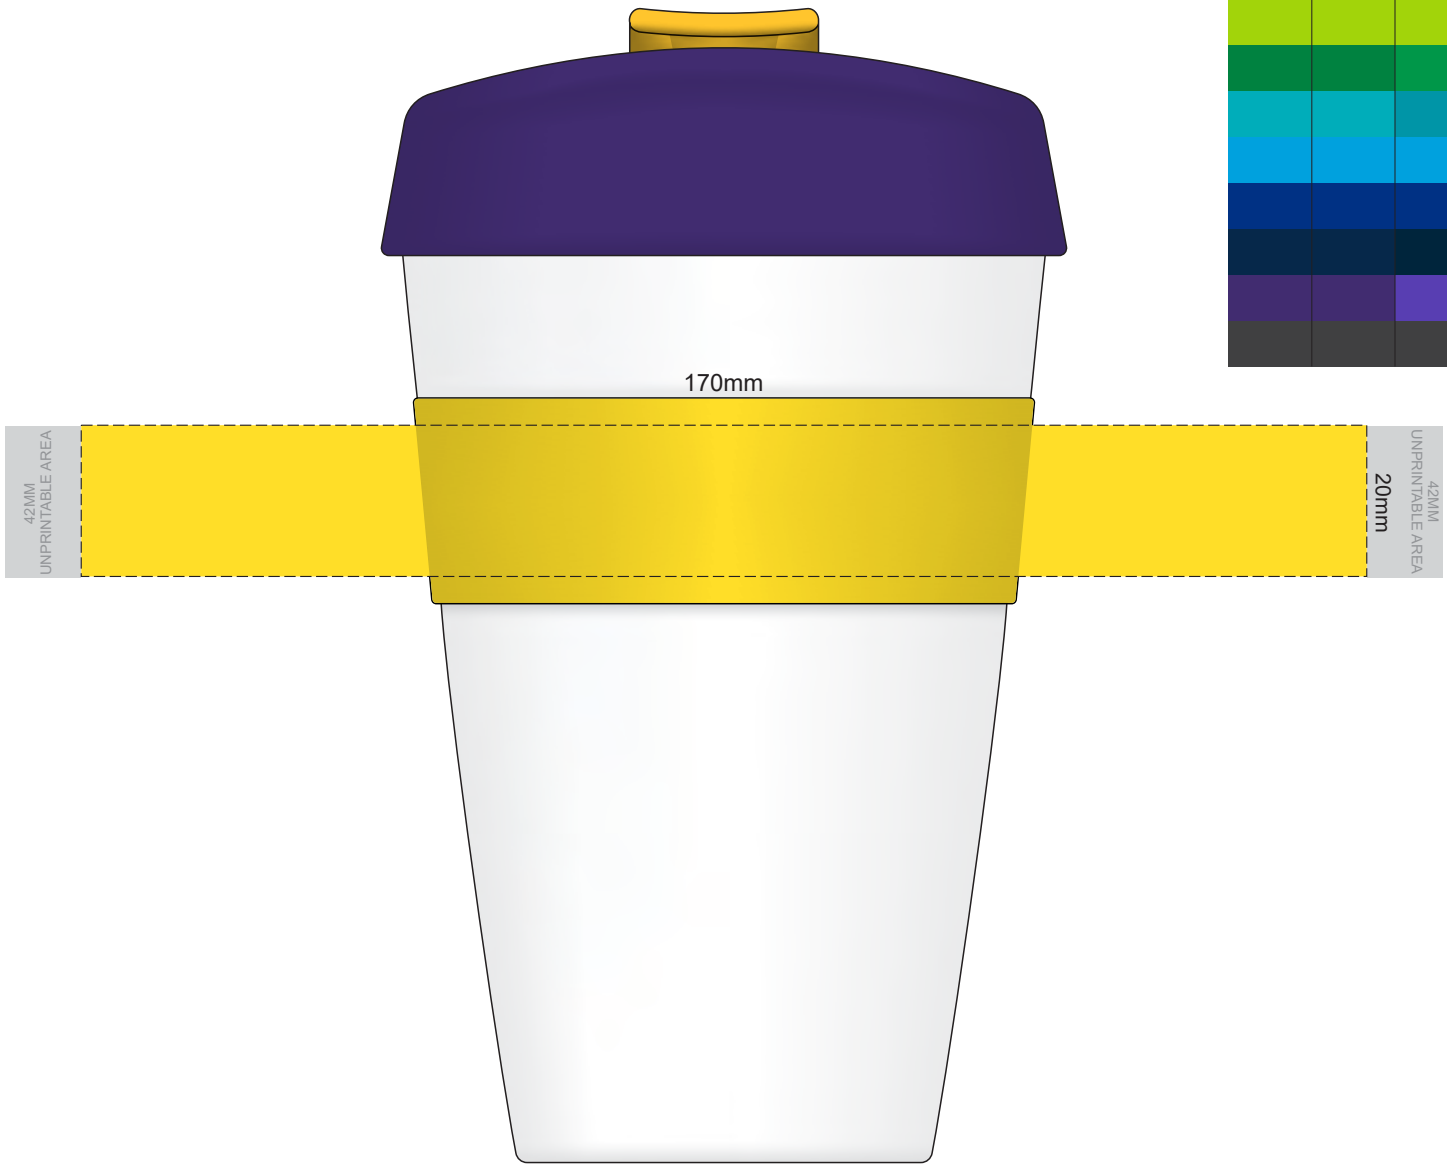

100% of Actual Size
Pad Print

Cup colour

100% of Actual Size
Pad Print

SIDE 1

SIDE 2

Cup colour

Flip colour	Lid colour	Band colour
White	White	White
Yellow	Yellow	Yellow
Orange	Orange	Orange
Pink	Pink	Pink
Red	Red	Red
Light Green	Light Green	Light Green
Green	Green	Green
Cyan	Cyan	Cyan
Blue	Blue	Blue
Dark Blue	Dark Blue	Dark Blue
Purple	Purple	Purple
Grey	Grey	Grey

100% of Actual Size
Screen Print (one colour)

100% of Actual Size
Screen Print (one colour)
Double Sided template Front & Back

Red Line = Exact opposites of the product
(centre artwork to the red line)

Cup colour

Flip colour	Lid colour	Band colour
White	White	White
Yellow	Yellow	Yellow
Orange	Orange	Orange
Pink	Pink	Pink
Red	Red	Red
Light Green	Light Green	Light Green
Dark Green	Dark Green	Dark Green
Cyan	Cyan	Cyan
Blue	Blue	Blue
Dark Blue	Dark Blue	Dark Blue
Purple	Purple	Purple
Grey	Grey	Grey

100% of Actual Size
Silicone Digital Print
Debossed

SIDE 1

SIDE 2

100% of Actual Size
Digital Packaging Print
FRONT

Artwork will be printed directly onto the product via CMYK printing (no white), colours will not be vibrant due to white ink not being available for this process.