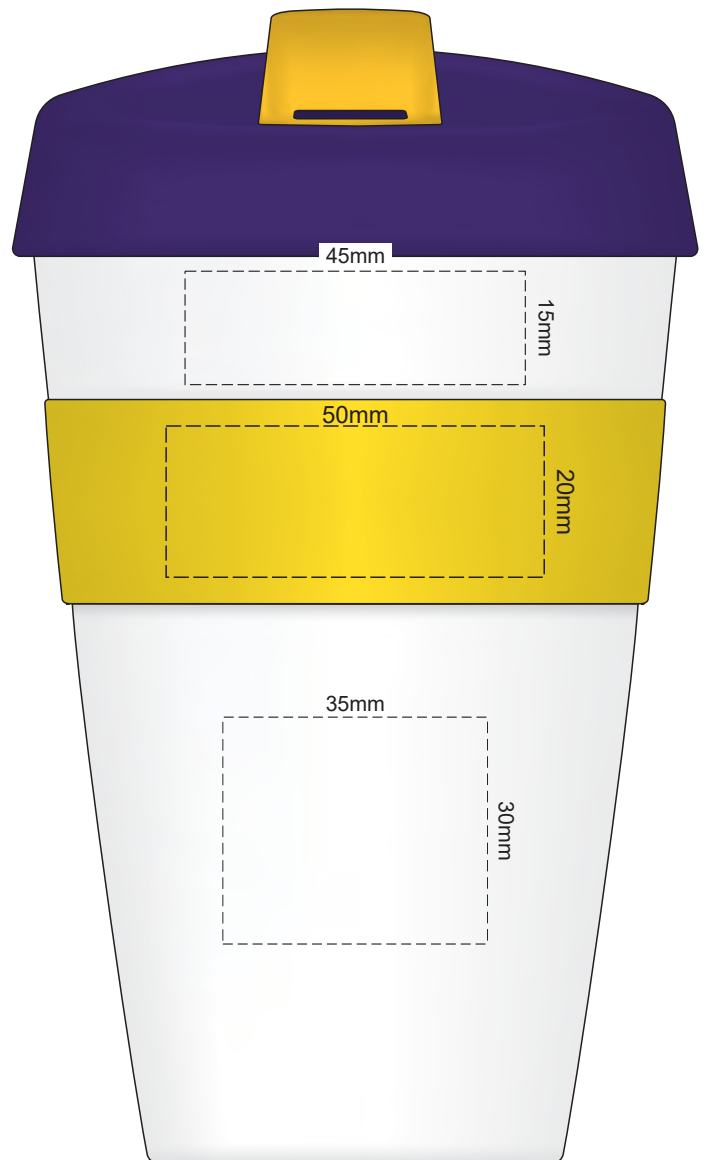

100% of Actual Size
Pad Print

Cup colour

100% of Actual Size
Pad Print

SIDE 1

SIDE 2

Cup colour

Flip colour	Lid colour	Band colour
White	White	White
Yellow	Yellow	Yellow
Orange	Orange	Orange
Pink	Pink	Pink
Red	Red	Red
Light Green	Light Green	Light Green
Green	Green	Green
Cyan	Cyan	Cyan
Blue	Blue	Blue
Dark Blue	Dark Blue	Dark Blue
Purple	Purple	Purple
Grey	Grey	Grey

100% of Actual Size
Screen Print (one colour)

100% of Actual Size
Screen Print (one colour)
Double Sided template Front & Back

Red Line = Exact opposites of the product
(centre artwork to the red line)

Cup colour

Flip colour	Lid colour	Band colour
White	White	White
Yellow	Yellow	Yellow
Orange	Orange	Orange
Pink	Pink	Pink
Red	Red	Red
Light Green	Light Green	Light Green
Dark Green	Dark Green	Dark Green
Cyan	Cyan	Cyan
Blue	Blue	Blue
Dark Blue	Dark Blue	Dark Blue
Purple	Purple	Purple
Grey	Grey	Grey

100% of Actual Size
Silicone Digital Print
Debossed

SIDE 1

SIDE 2

100% of Actual Size
Digital Packaging Print
FRONT

Artwork will be printed directly onto the product via CMYK printing (no white), colours will not be vibrant due to white ink not being available for this process.