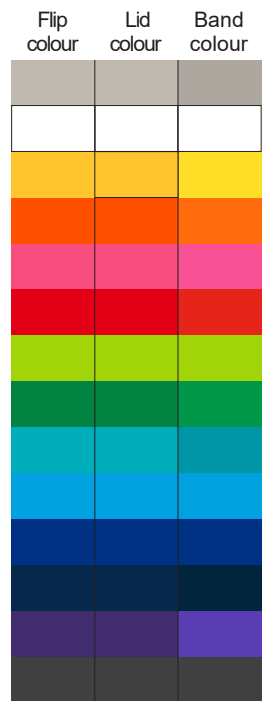

100% of Actual Size
Pad Print

Cup colour

100% of Actual Size
Pad Print

SIDE 1

SIDE 2

Cup colour

Flip colour	Lid colour	Band colour
White	White	White
Yellow	Yellow	Yellow
Orange	Orange	Orange
Pink	Pink	Pink
Red	Red	Red
Light Green	Light Green	Light Green
Green	Green	Green
Cyan	Cyan	Cyan
Blue	Blue	Blue
Dark Blue	Dark Blue	Dark Blue
Purple	Purple	Purple
Grey	Grey	Grey

100% of Actual Size
Screen Print (one colour)

100% of Actual Size
Screen Print (one colour)
Double Sided template Front & Back

Red Line = Exact opposites of the product
(centre artwork to the red line)

Cup colour

Flip colour	Lid colour	Band colour
White	White	White
Yellow	Yellow	Yellow
Orange	Orange	Orange
Pink	Pink	Pink
Red	Red	Red
Light Green	Light Green	Light Green
Dark Green	Dark Green	Dark Green
Cyan	Cyan	Cyan
Blue	Blue	Blue
Dark Blue	Dark Blue	Dark Blue
Purple	Purple	Purple
Grey	Grey	Grey

100% of Actual Size
Silicone Digital Print
Debossed

SIDE 1

SIDE 2

100% of Actual Size
Digital Packaging Print
FRONT

Artwork will be printed directly onto the product via CMYK printing (no white), colours will not be vibrant due to white ink not being available for this process.