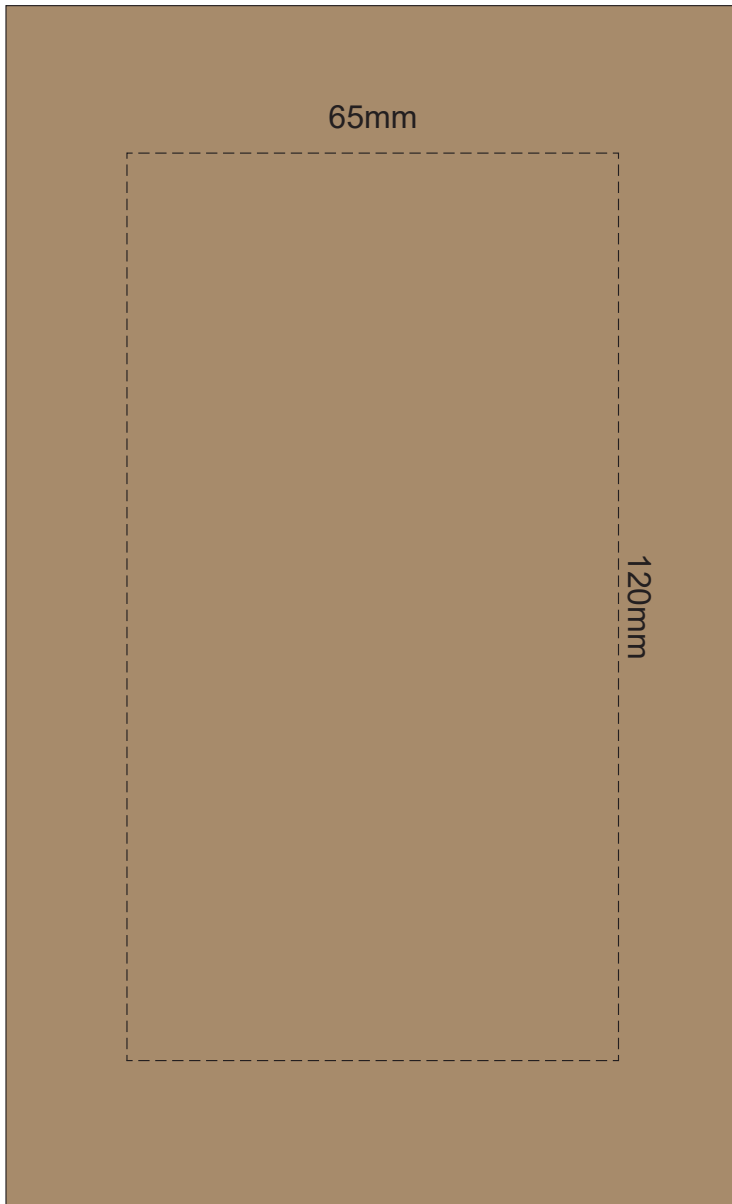

100% of Actual Size
Pad Print

Cup colour

100% of Actual Size
Pad Print

SIDE 1

SIDE 2

Cup colour

Flip colour	Lid colour	Band colour
White	White	White
Yellow	Yellow	Yellow
Orange	Orange	Orange
Pink	Pink	Pink
Red	Red	Red
Light Green	Light Green	Light Green
Green	Green	Green
Cyan	Cyan	Cyan
Blue	Blue	Blue
Dark Blue	Dark Blue	Dark Blue
Purple	Purple	Purple
Grey	Grey	Grey

100% of Actual Size
Screen Print (one colour)

100% of Actual Size
Screen Print (one colour)
Double Sided template Front & Back

Red Line = Exact opposites of the product
(centre artwork to the red line)

Cup colour

Flip colour	Lid colour	Band colour
White	White	White
Yellow	Yellow	Yellow
Orange	Orange	Orange
Pink	Pink	Pink
Red	Red	Red
Light Green	Light Green	Light Green
Dark Green	Dark Green	Dark Green
Cyan	Cyan	Cyan
Blue	Blue	Blue
Dark Blue	Dark Blue	Dark Blue
Purple	Purple	Purple
Grey	Grey	Grey

100% of Actual Size
Silicone Digital Print
Debossed

SIDE 1

SIDE 2

100% of Actual Size
Digital Packaging Print
FRONT

Artwork will be printed directly onto the product via CMYK printing (no white), colours will not be vibrant due to white ink not being available for this process.