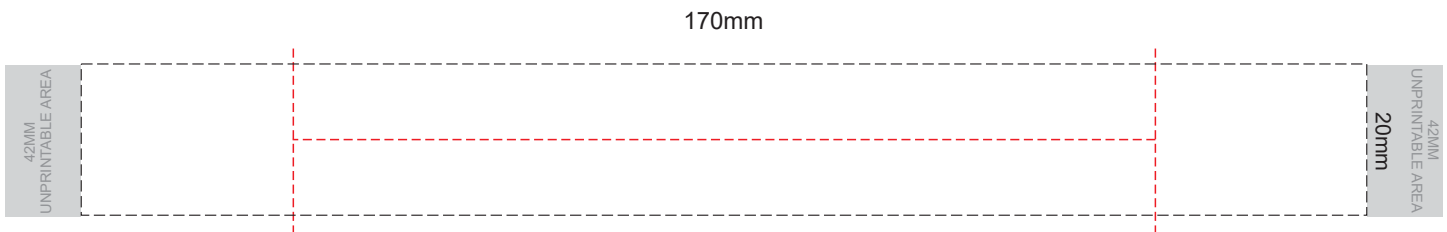

100% of Actual Size
Pad Print

Cup colour

100% of Actual Size
Pad Print

SIDE 1

SIDE 2

Cup colour

Flip colour	Lid colour	Band colour
White	White	White
Yellow	Yellow	Yellow
Orange	Orange	Orange
Pink	Pink	Pink
Red	Red	Red
Light Green	Light Green	Light Green
Green	Green	Green
Cyan	Cyan	Cyan
Blue	Blue	Blue
Dark Blue	Dark Blue	Dark Blue
Purple	Purple	Purple
Grey	Grey	Grey

100% of Actual Size
Screen Print (one colour)

100% of Actual Size
Screen Print (one colour)
Double Sided template Front & Back

Red Line = Exact opposites of the product
(centre artwork to the red line)

Cup colour