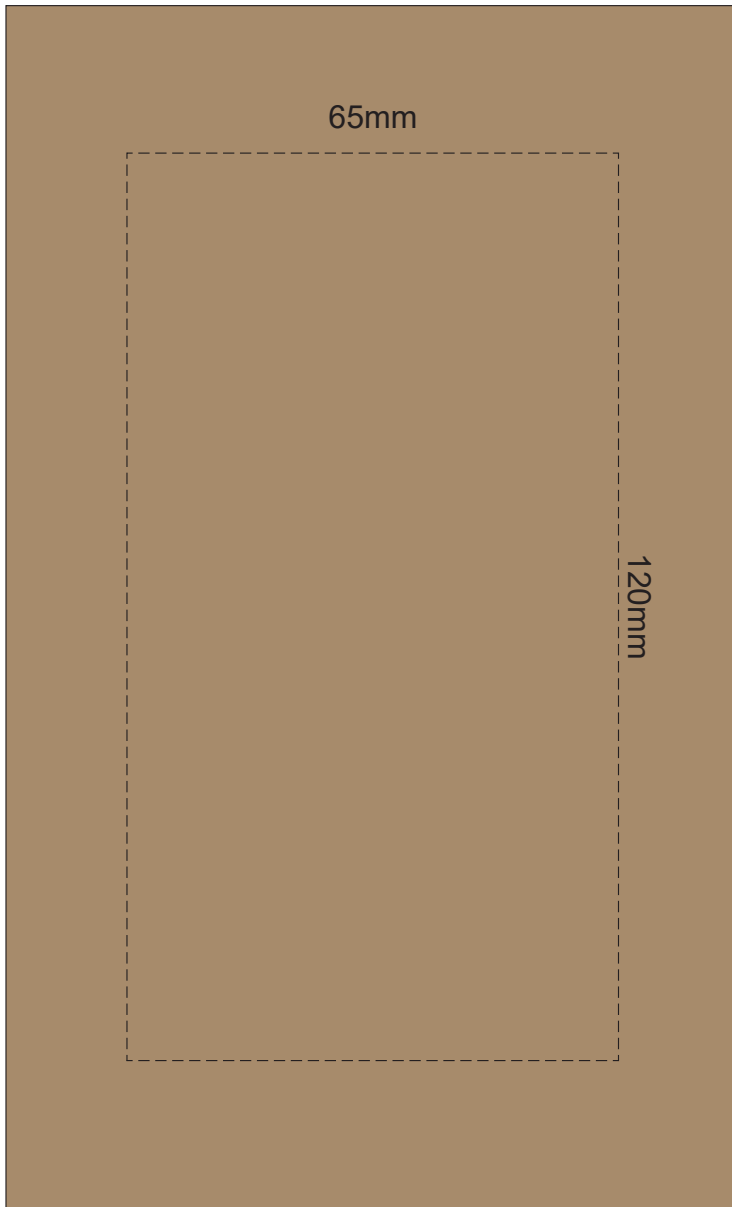

100% of Actual Size
Pad Print

Cup colour

Flip colour Lid colour Band colour

100% of Actual Size
Pad Print

SIDE 1

SIDE 2

100% of Actual Size
Screen Print (one colour)

100% of Actual Size
Screen Print (one colour)
Double sided template front & Back

170mm

Red Line = Exact opposites of the product
(centre artwork to the red line)

Cup colour

Flip colour Lid colour Band colour

100% of Actual Size
Silicone Digital Print
Debossed

SIDE 1

SIDE 2

100% of Actual Size
Digital Packaging Print
FRONT