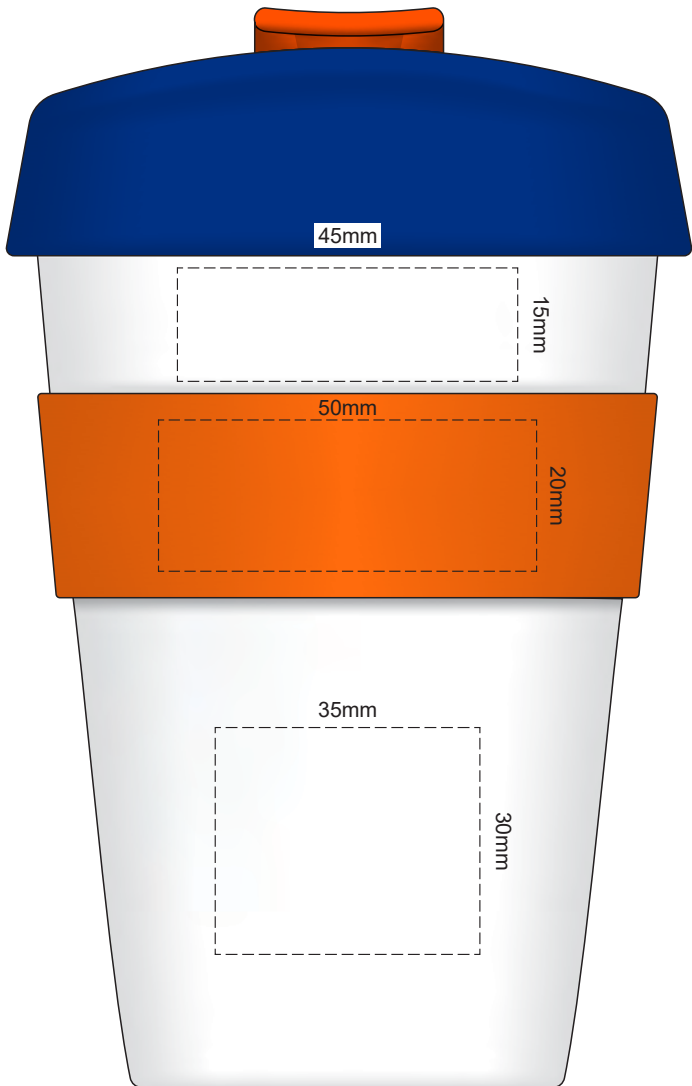

100% of Actual Size
Pad Print

Cup colour

Flip colour Lid colour Band colour

100% of Actual Size
Pad Print

SIDE 1

SIDE 2

100% of Actual Size
Screen Print (one colour)

100% of Actual Size
Screen Print (one colour)
Double sided template front & Back

170mm

Red Line = Exact opposites of the product
(centre artwork to the red line)

Cup colour

Flip colour Lid colour Band colour

100% of Actual Size
Silicone Digital Print
Debossed

SIDE 1

SIDE 2

100% of Actual Size
Digital Packaging Print
FRONT