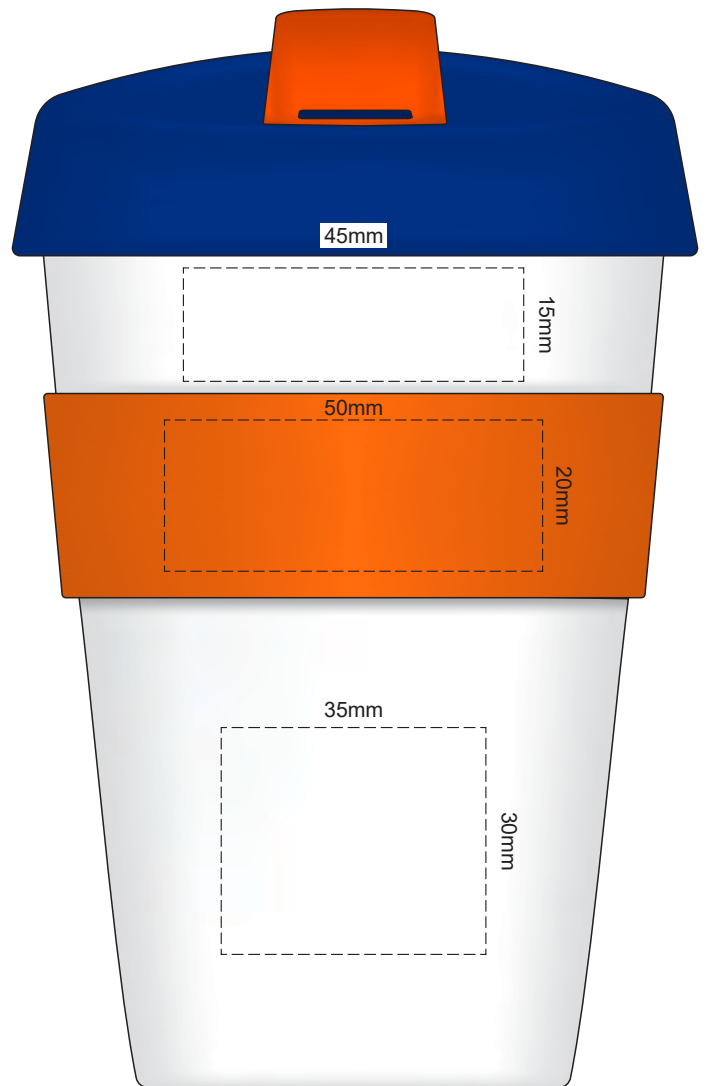

100% of Actual Size
Pad Print

Cup colour

Flip colour Lid colour Band colour

100% of Actual Size
Pad Print

SIDE 1

SIDE 2

100% of Actual Size
Screen Print (one colour)

100% of Actual Size
Screen Print (one colour)
Double sided template front & Back

170mm

Red Line = Exact opposites of the product
(centre artwork to the red line)

Cup colour

Flip colour Lid colour Band colour

100% of Actual Size
Silicone Digital Print
Debossed

SIDE 1

SIDE 2

100% of Actual Size
Digital Packaging Print
FRONT