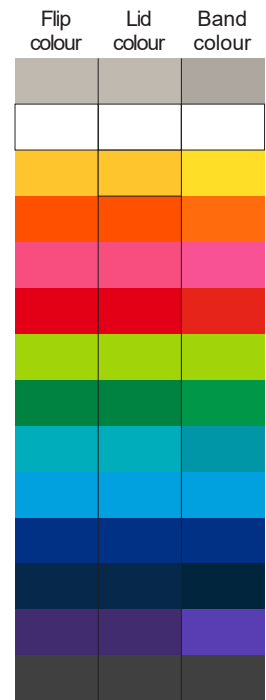

100% of Actual Size
Pad Print

Cup colour

Flip colour Lid colour Band colour

100% of Actual Size
Pad Print

SIDE 1

SIDE 2

100% of Actual Size
Screen Print (one colour)

100% of Actual Size
Screen Print (one colour)
Double sided template front & Back

170mm

Red Line = Exact opposites of the product
(centre artwork to the red line)

Cup colour

Flip colour Lid colour Band colour

100% of Actual Size
Silicone Digital Print
Debossed

SIDE 1

SIDE 2

100% of Actual Size
Digital Packaging Print
FRONT

Artwork will be printed directly onto the product via CMYK printing (no white), colours will not be vibrant due to white ink not being available for this process.