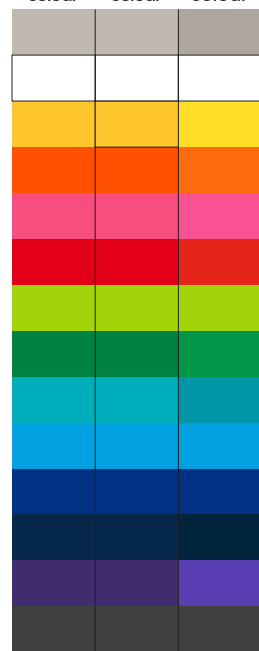

100% of Actual Size
Pad Print

Cup colour

Flip colour Lid colour Band colour

100% of Actual Size
Pad Print

SIDE 1

SIDE 2

100% of Actual Size
Screen Print (one colour)

100% of Actual Size
Screen Print (one colour)
Double sided template front & Back

170mm

Red Line = Exact opposites of the product
(centre artwork to the red line)

Cup colour

Flip colour Lid colour Band colour

100% of Actual Size
Silicone Digital Print
Debossed

SIDE 1

SIDE 2

100% of Actual Size
Digital Packaging Print
FRONT

Artwork will be printed directly onto the product via CMYK printing (no white), colours will not be vibrant due to white ink not being available for this process.