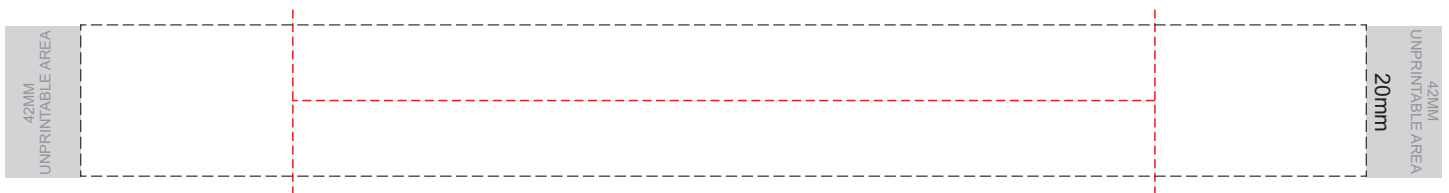

100% of Actual Size
Pad Print

Cup colour

Flip colour Lid colour Band colour

100% of Actual Size
Pad Print

SIDE 1

SIDE 2

100% of Actual Size
Screen Print (one colour)

100% of Actual Size
Screen Print (one colour)
Double sided template front & Back

170mm

Red Line = Exact opposites of the product
(centre artwork to the red line)

Cup colour

Flip colour Lid colour Band colour

100% of Actual Size
Silicone Digital Print
Debossed

SIDE 1

SIDE 2

100% of Actual Size
Digital Packaging Print
FRONT