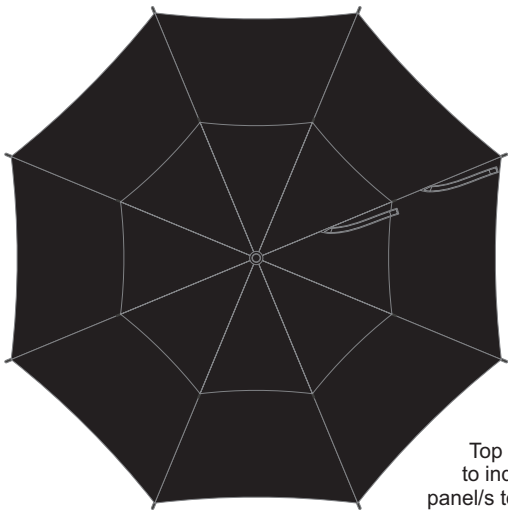

20% of Actual Size  
Screen Print (one colour)

Top view at 5%  
to indicate which  
panel/s to be decorated.

20% of Actual Size  
Colourflex Transfer

Top view at 5%  
to indicate which  
panel/s to be decorated.