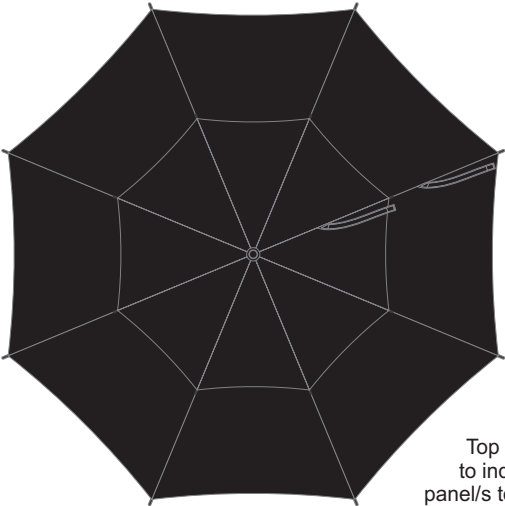

20% of Actual Size  
Screen Print (one colour)

Top view at 5%  
to indicate which  
panel/s to be decorated.

20% of Actual Size  
Colourflex Transfer

Top view at 5%  
to indicate which  
panel/s to be decorated.