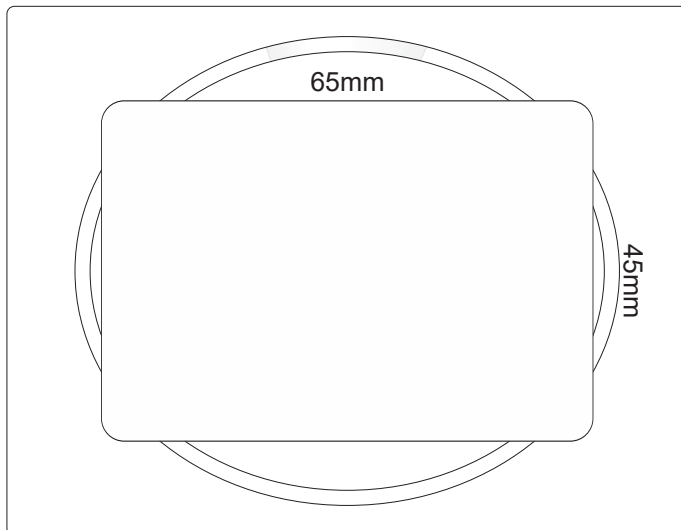

100% of Actual Size
Screen Print (three col max)
Debossed
Colour Fill *Debossed* (two col max)
Overprint *Embossed* (two col max)

Red Line = Exact opposites of the product
(centre artwork to the red line)

Digital Label - Poly Bag

Blue Line = The SIGNIFICANT PRINT AREA
(Keep all critical images & text within this box)
Black Line = Maximum print area
Pink Line = Bleed off to here

BRANDING SPECIFICATIONS - Xtra Silicone Wrist Band - Glow in the Dark - 117057