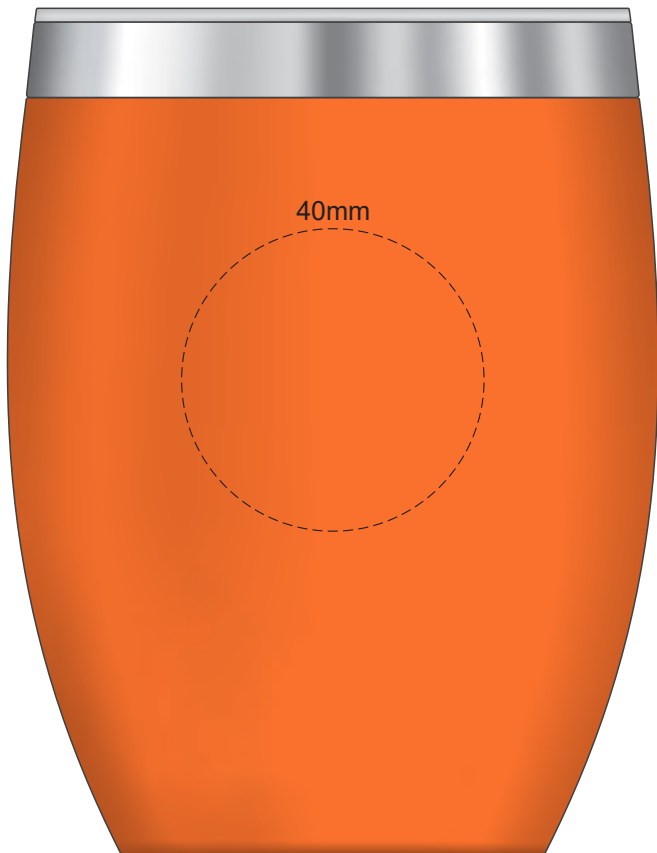

100% of Actual Size
Pad Print

100% of Actual Size
Laser Engraving

 Engraves to a
Shiny Steel finish

100% of Actual Size
Pad Print

100% of Actual Size
Screen Print

approximately 25mm unprintable area

195mm

90mm

Red Line = Exact opposites of the product
(centre artwork to the red line)

100% of Actual Size
Laser Engraving

Engraves to a
Shiny Steel Finish

90% of Actual Size
Rotary Digital
(Gloss Finish)

217mm

90mm

approximately 3-5mm unprintable area

Red Line = Exact opposites of the product
(centre artwork to the red line)