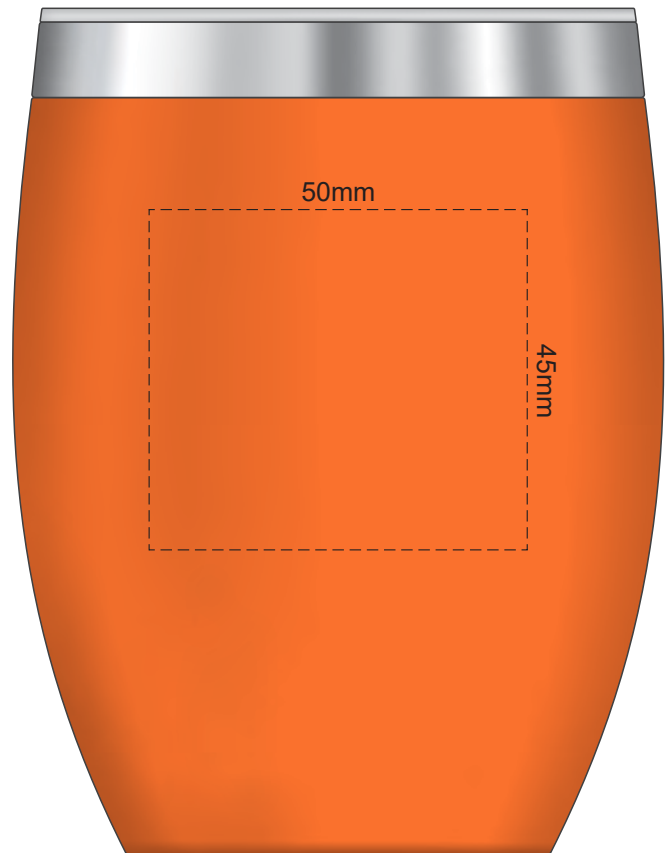

100% of Actual Size
Pad Print

100% of Actual Size
Laser Engraving

 Engraves to a
Shiny Steel finish

100% of Actual Size
Pad Print

100% of Actual Size
Screen Print

approximately 25mm unprintable area

195mm

90mm

Red Line = Exact opposites of the product
(centre artwork to the red line)

100% of Actual Size
Laser Engraving

Engraves to a
Shiny Steel Finish

90% of Actual Size
Rotary Digital
(Gloss Finish)

217mm

90mm

approximately 3-5mm unprintable area

Red Line = Exact opposites of the product
(centre artwork to the red line)