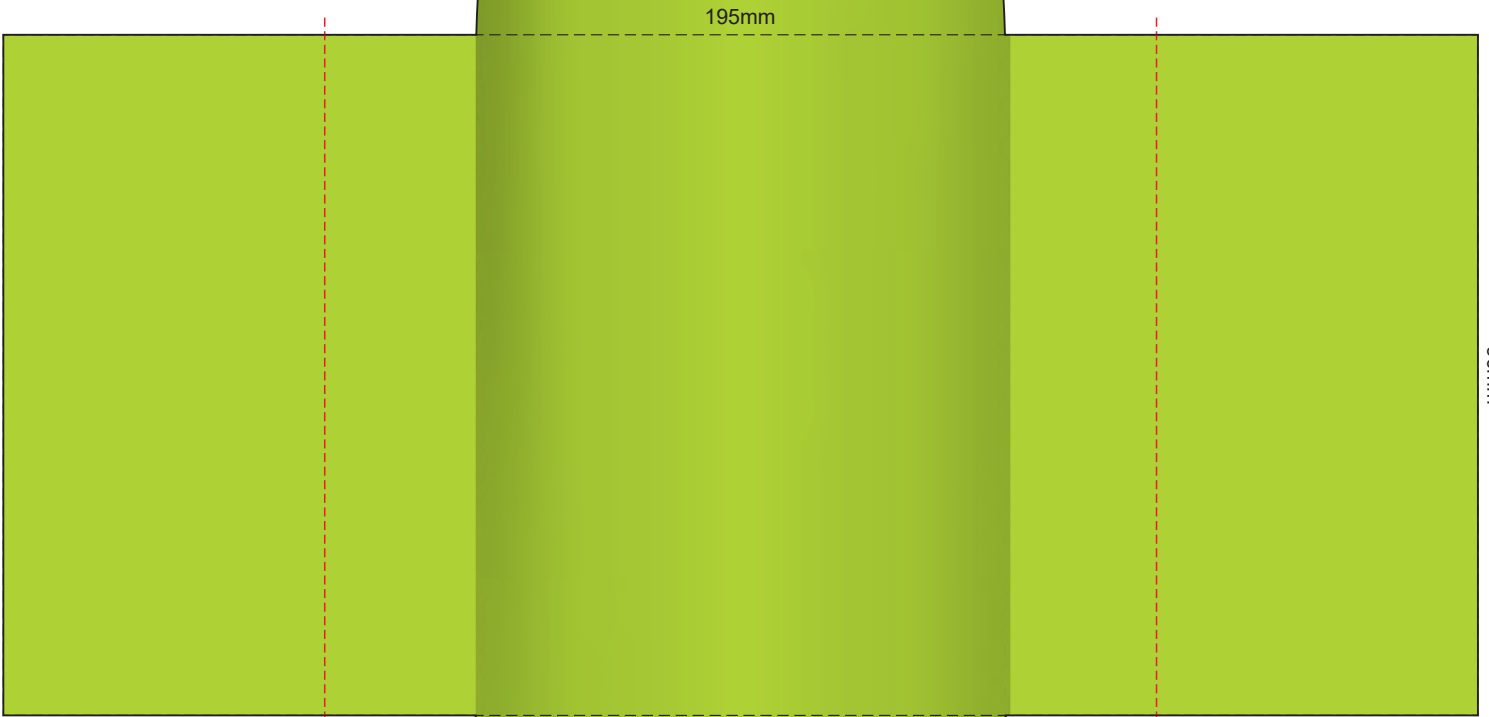

100% of Actual Size
Pad Print

100% of Actual Size
Laser Engraving

 Engraves to a
Shiny Steel finish

100% of Actual Size
Pad Print

100% of Actual Size
Screen Print

approximately 25mm unprintable area

195mm

90mm

Red Line = Exact opposites of the product
(centre artwork to the red line)

100% of Actual Size
Laser Engraving

Engraves to a
Shiny Steel Finish

90% of Actual Size
Rotary Digital
(Gloss Finish)

217mm

90mm

approximately 3-5mm unprintable area

Red Line = Exact opposites of the product
(centre artwork to the red line)