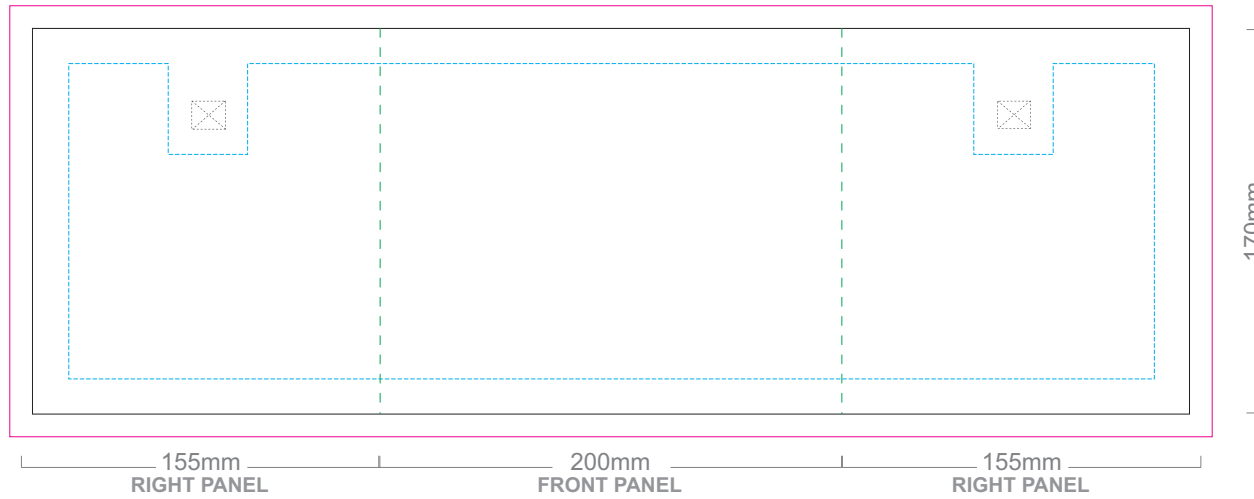

30% of Actual Size
Sublimation

TOP PANEL

LEFT PANEL

FRONT PANEL

RIGHT PANEL

BACK PANEL

BOTTOM PANEL

30% of Actual Size
Sublimation Template

Blue Line = The SIGNIFICANT PRINT AREA
(Keep all critical images & text within this box)
Black Line = Maximum print area
Pink Line = Bleed off to here
Green Line = Fold Line