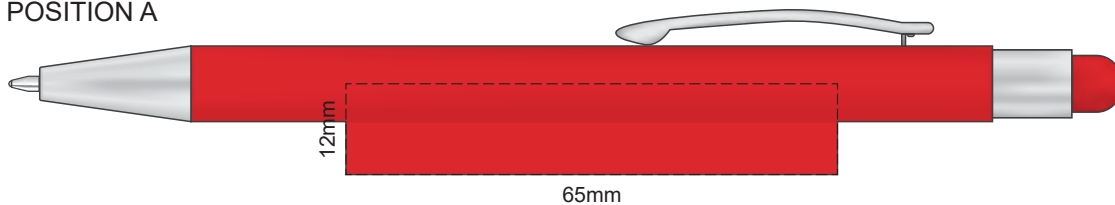

BARREL COLOURS	STYLUS COLOURS
White	Grey
Red	Red
Blue	Blue
Dark Blue	Dark Blue
Black	Black

100% of Actual Size
Screen Print

POSITION A

100% of Actual Size
Pad Print

POSITION D

POSITION E

100% of Actual Size
Laser Engraving

POSITION D

POSITION E

Engraves to an Oxidised White Finish