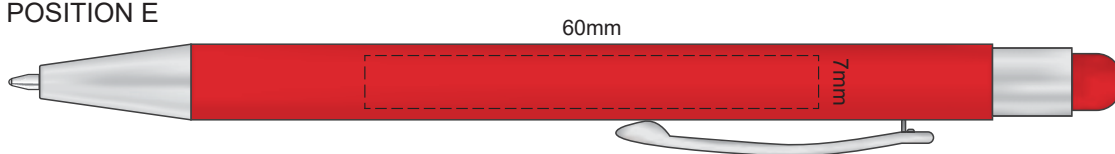

BARREL COLOURS	STYLUS COLOURS
White	Grey
Red	Red
Blue	Blue
Dark Blue	Dark Blue
Black	Black

100% of Actual Size
Screen Print

POSITION A

100% of Actual Size
Pad Print

POSITION D

POSITION E

100% of Actual Size
Laser Engraving

POSITION D

POSITION E

Engraves to an Oxidised White Finish