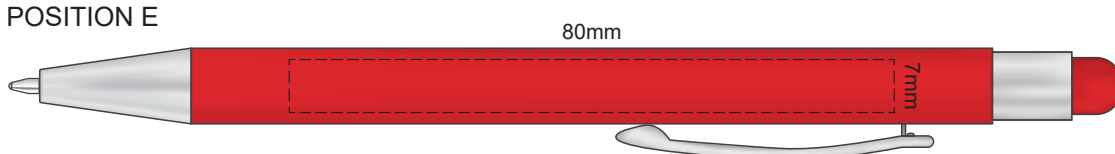

BARREL COLOURS	STYLUS COLOURS
White	Grey
Red	Red
Blue	Blue
Dark Blue	Dark Blue
Black	Black

100% of Actual Size
Screen Print

POSITION A

100% of Actual Size
Pad Print

POSITION D

POSITION E

100% of Actual Size
Laser Engraving

POSITION D

POSITION E

Engraves to an Oxidised White Finish