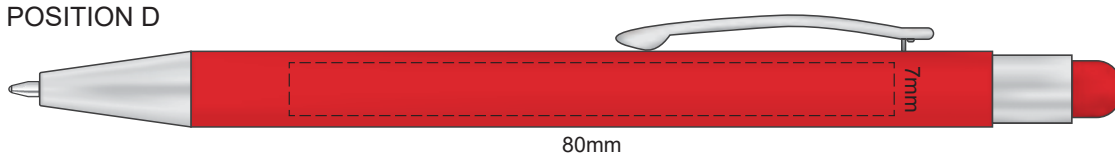

BARREL COLOURS	STYLUS COLOURS
White	Grey
Red	Red
Blue	Blue
Dark Blue	Dark Blue
Black	Black

100% of Actual Size
Screen Print

POSITION A

100% of Actual Size
Pad Print

POSITION D

POSITION E

100% of Actual Size
Laser Engraving

POSITION D

POSITION E

Engraves to an Oxidised White Finish