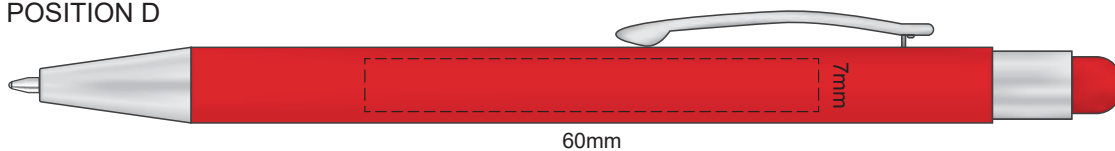

BARREL COLOURS	STYLUS COLOURS
White	Grey
Red	Red
Blue	Blue
Dark Blue	Dark Blue
Black	Black

100% of Actual Size
Screen Print

POSITION A

100% of Actual Size
Pad Print

POSITION D

POSITION E

100% of Actual Size
Laser Engraving

POSITION D

POSITION E

Engraves to an Oxidised White Finish