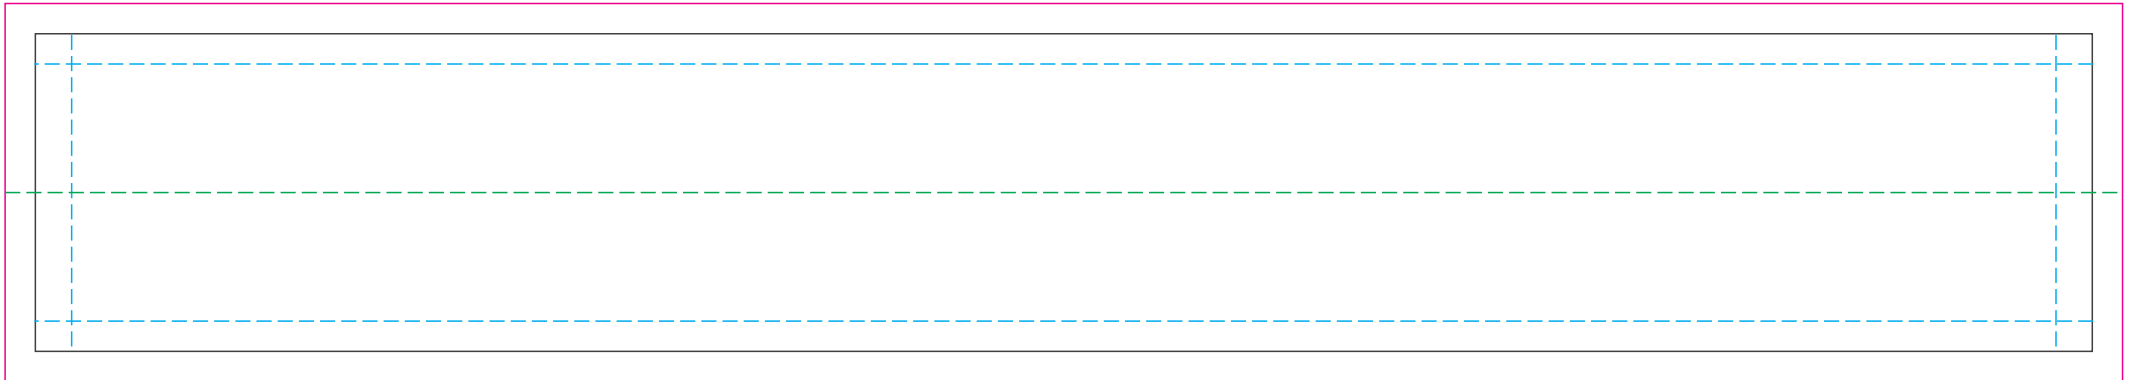

40% of Actual Size
Sublimation

680mm

105mm

Black Line = Maximum print area
Green Dotted Line = Fold Line
Pink Line = Bleed off to here
Blue = Stitch Line

100% of Actual Size
Direct Digital

Blue Line = The SIGNIFICANT PRINT AREA
(Keep all critical images & text within this box)
Black Line = Maximum print area
Pink Line = Bleed off to here