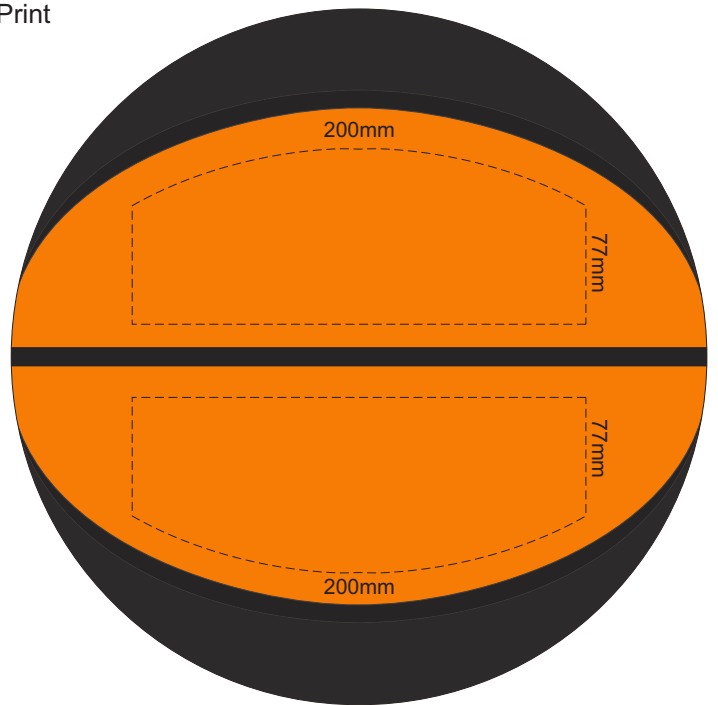

30% of Approximate Size  
Screen Print

SIDE 1

SIDE 2

**Panel Colours** (max of two)

**BRANDING SPECIFICATION** - Basketball Promo - 118595

The panels can be dyed with up to two custom PMS colours.  
All eight panels are printable through screen print.

30% of Approximate Size  
Screen Print

SIDE 1

SIDE 2

Panel Colours (max of two)

**BRANDING SPECIFICATION** - Basketball Promo - 118595

The panels can be dyed with up to two custom PMS colours.  
All eight panels are printable through screen print.