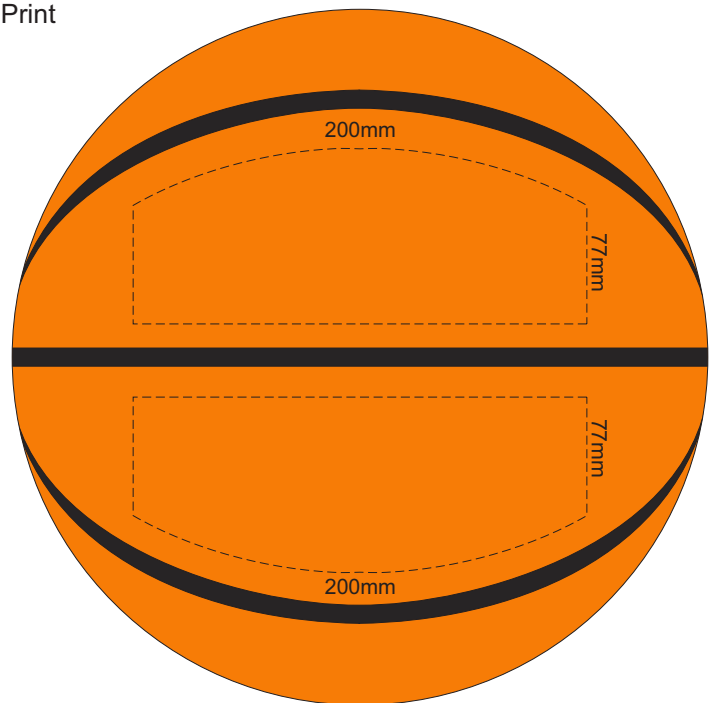

30% of Approximate Size  
Screen Print

SIDE 1

SIDE 2

**Panel Colours** (max of two)

**BRANDING SPECIFICATION** - Basketball Promo - 118595

The panels can be dyed with up to two custom PMS colours.  
All eight panels are printable through screen print.

30% of Approximate Size  
Screen Print

SIDE 1

SIDE 2

Panel Colours (max of two)

**BRANDING SPECIFICATION** - Basketball Promo - 118595

The panels can be dyed with up to two custom PMS colours.  
All eight panels are printable through screen print.