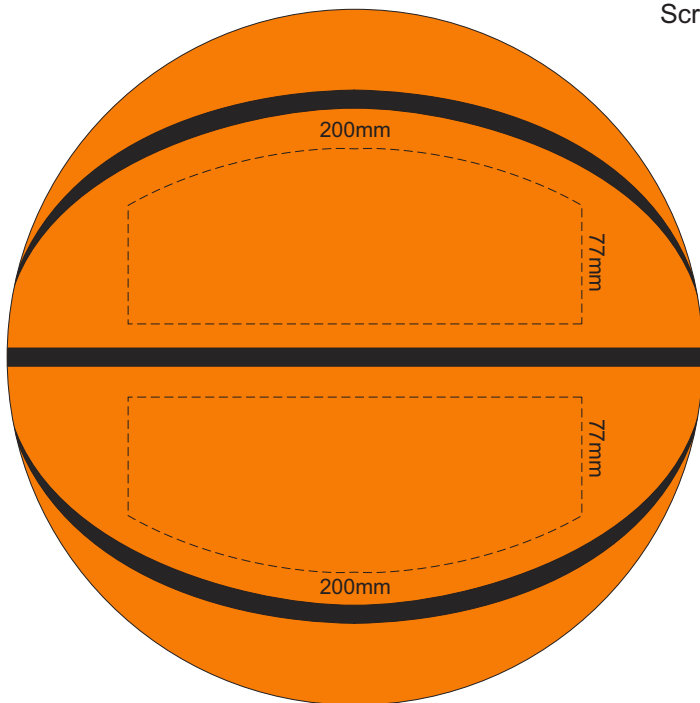

30% of Approximate Size  
Screen Print

SIDE 1

SIDE 2

**Panel Colours** (max of two)

**BRANDING SPECIFICATION** - Basketball Promo - 118595

The panels can be dyed with up to two custom PMS colours.  
All eight panels are printable through screen print.

30% of Approximate Size  
Screen Print

SIDE 1

SIDE 2

Panel Colours (max of two)

**BRANDING SPECIFICATION** - Basketball Promo - 118595

The panels can be dyed with up to two custom PMS colours.  
All eight panels are printable through screen print.