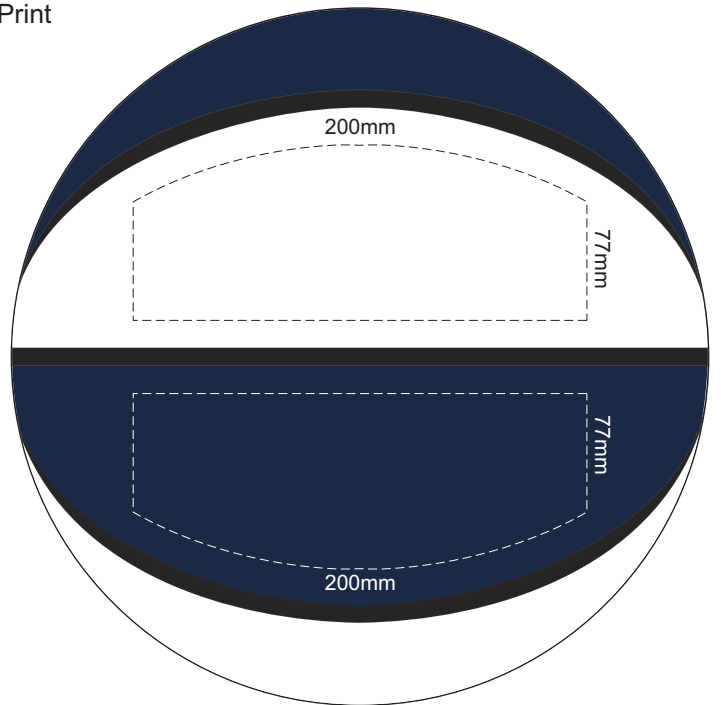

30% of Approximate Size  
Screen Print

SIDE 1

SIDE 2

**Panel Colours** (max of two)

**BRANDING SPECIFICATION** - Basketball Promo - 118595

The panels can be dyed with up to two custom PMS colours.  
All eight panels are printable through screen print.

30% of Approximate Size  
Screen Print

SIDE 1

SIDE 2

Panel Colours (max of two)

**BRANDING SPECIFICATION** - Basketball Promo - 118595

The panels can be dyed with up to two custom PMS colours.  
All eight panels are printable through screen print.