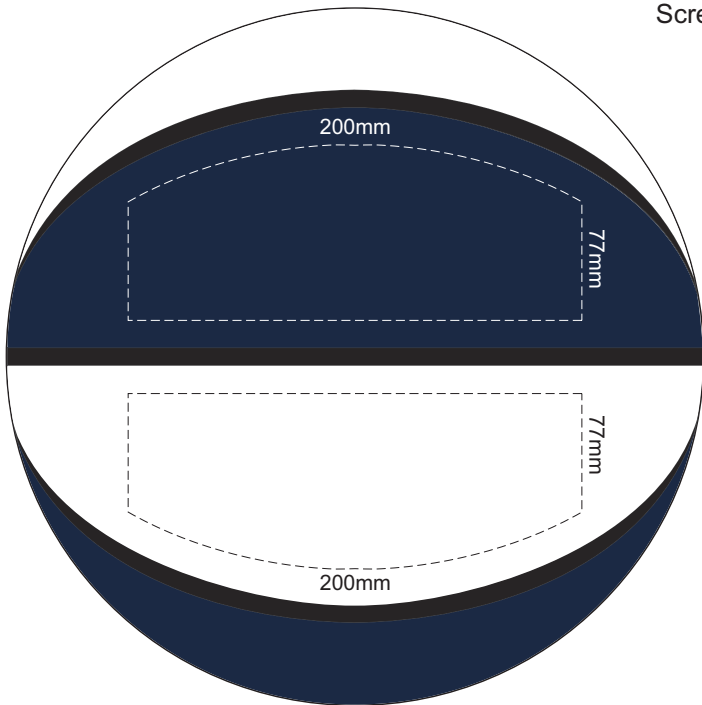

30% of Approximate Size  
Screen Print

SIDE 1

SIDE 2

**Panel Colours** (max of two)

**BRANDING SPECIFICATION** - Basketball Promo - 118595

The panels can be dyed with up to two custom PMS colours.  
All eight panels are printable through screen print.

30% of Approximate Size  
Screen Print

SIDE 1

SIDE 2

Panel Colours (max of two)

**BRANDING SPECIFICATION** - Basketball Promo - 118595

The panels can be dyed with up to two custom PMS colours.  
All eight panels are printable through screen print.