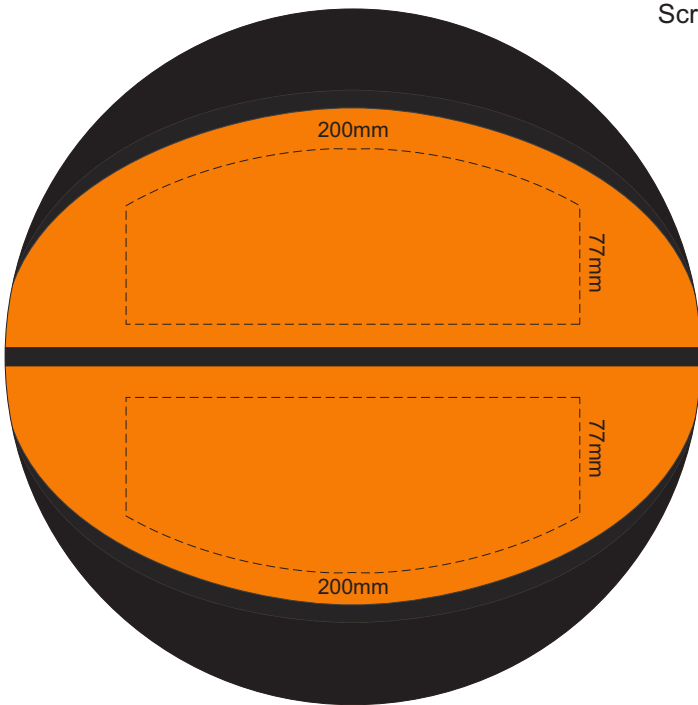

30% of Approximate Size  
Screen Print

SIDE 1

SIDE 2

**Panel Colours** (max of two)

**BRANDING SPECIFICATION** - Basketball Promo - 118595

The panels can be dyed with up to two custom PMS colours.  
All eight panels are printable through screen print.

30% of Approximate Size  
Screen Print

SIDE 1

SIDE 2

Panel Colours (max of two)

**BRANDING SPECIFICATION** - Basketball Promo - 118595

The panels can be dyed with up to two custom PMS colours.  
All eight panels are printable through screen print.