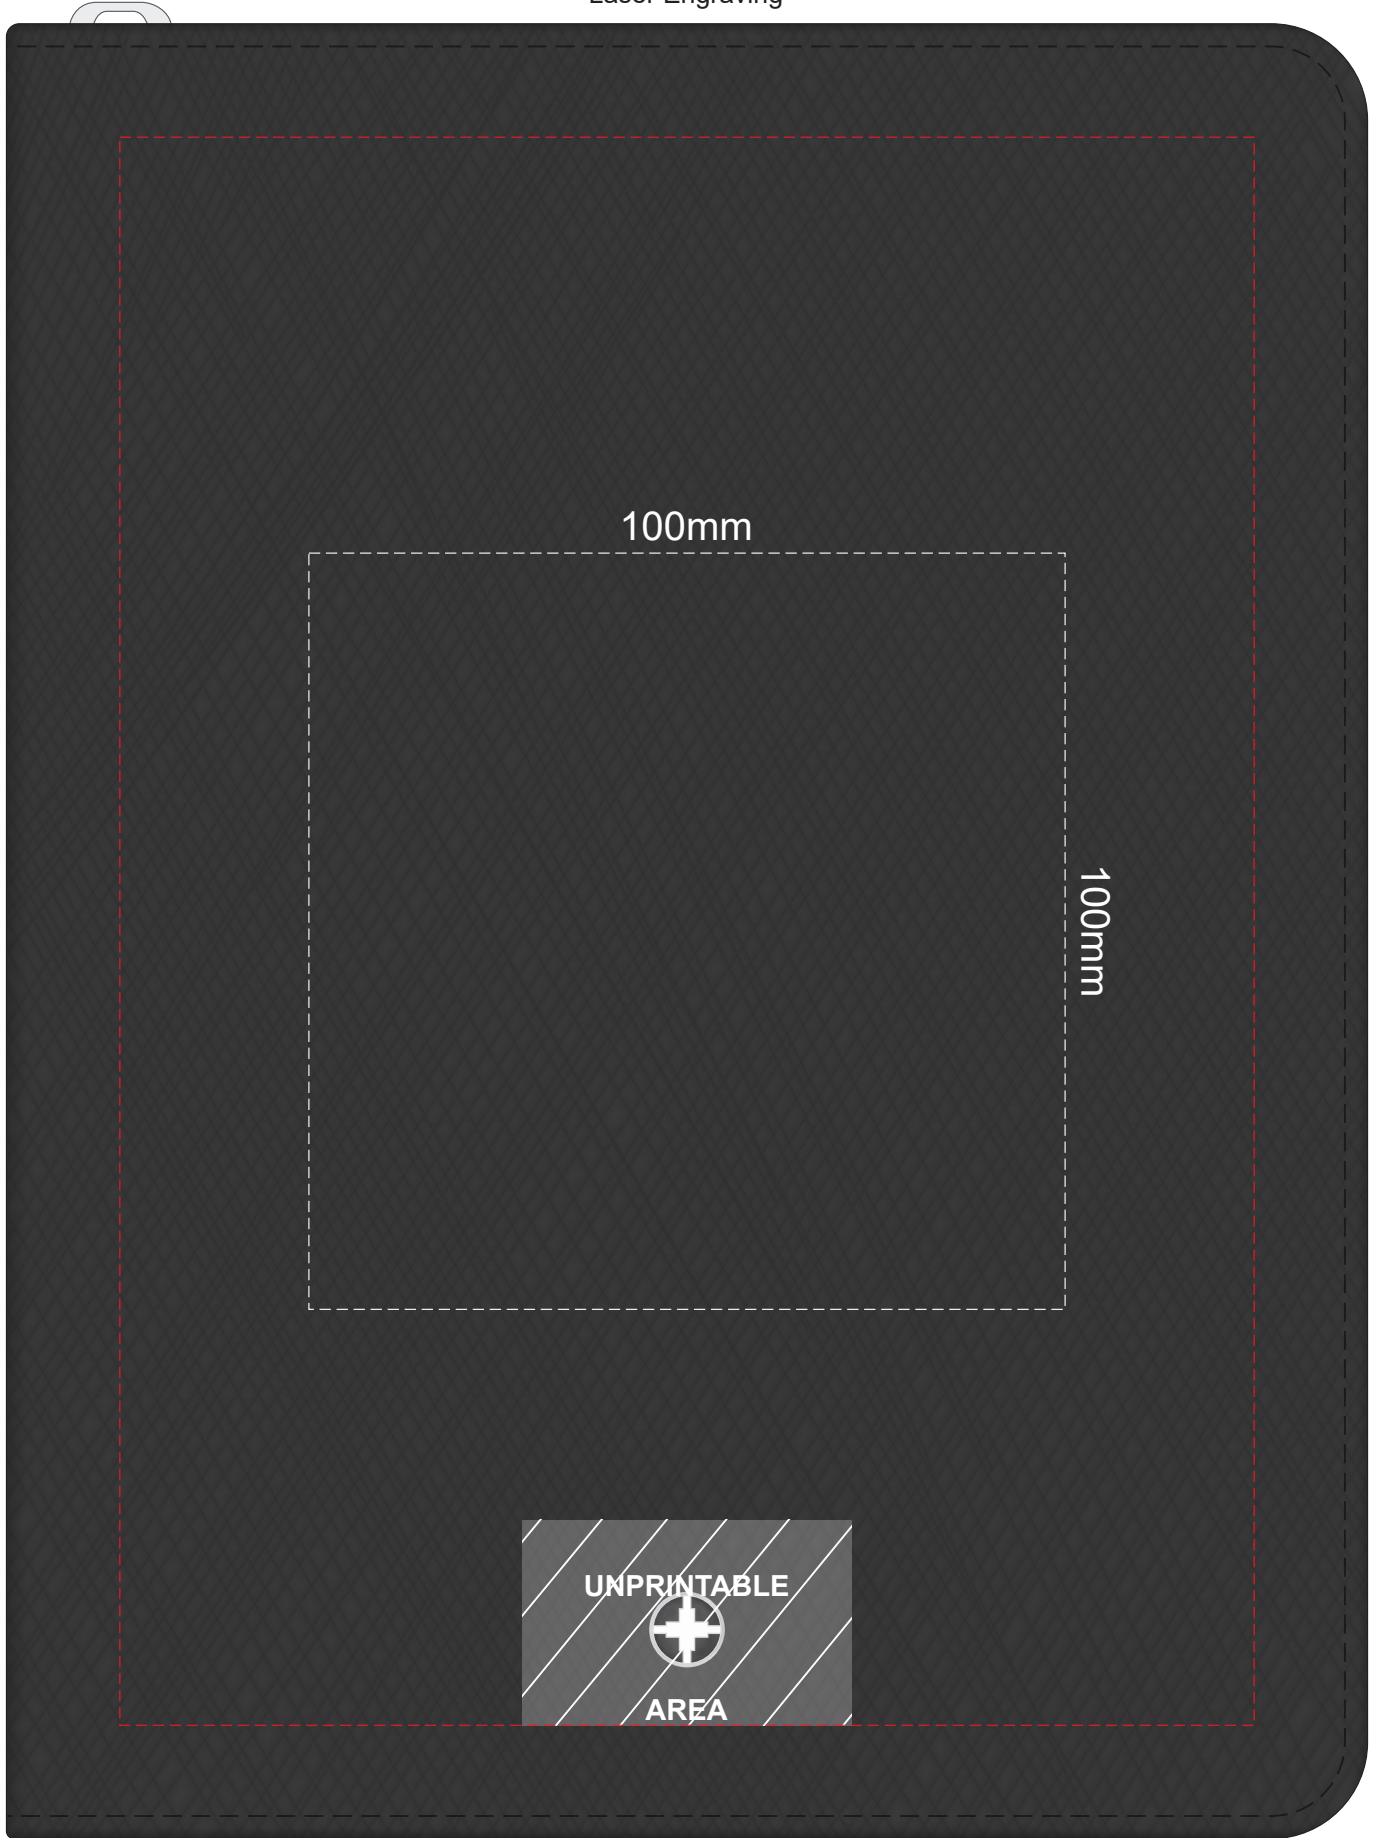

100% of Actual Size
Laser Engraving

Branding area can be moved **anywhere within the red line.**

 Engraves to natural etch finish

100% of Actual Size
Colourflex Transfer

Branding area can be moved **anywhere within the red line.**