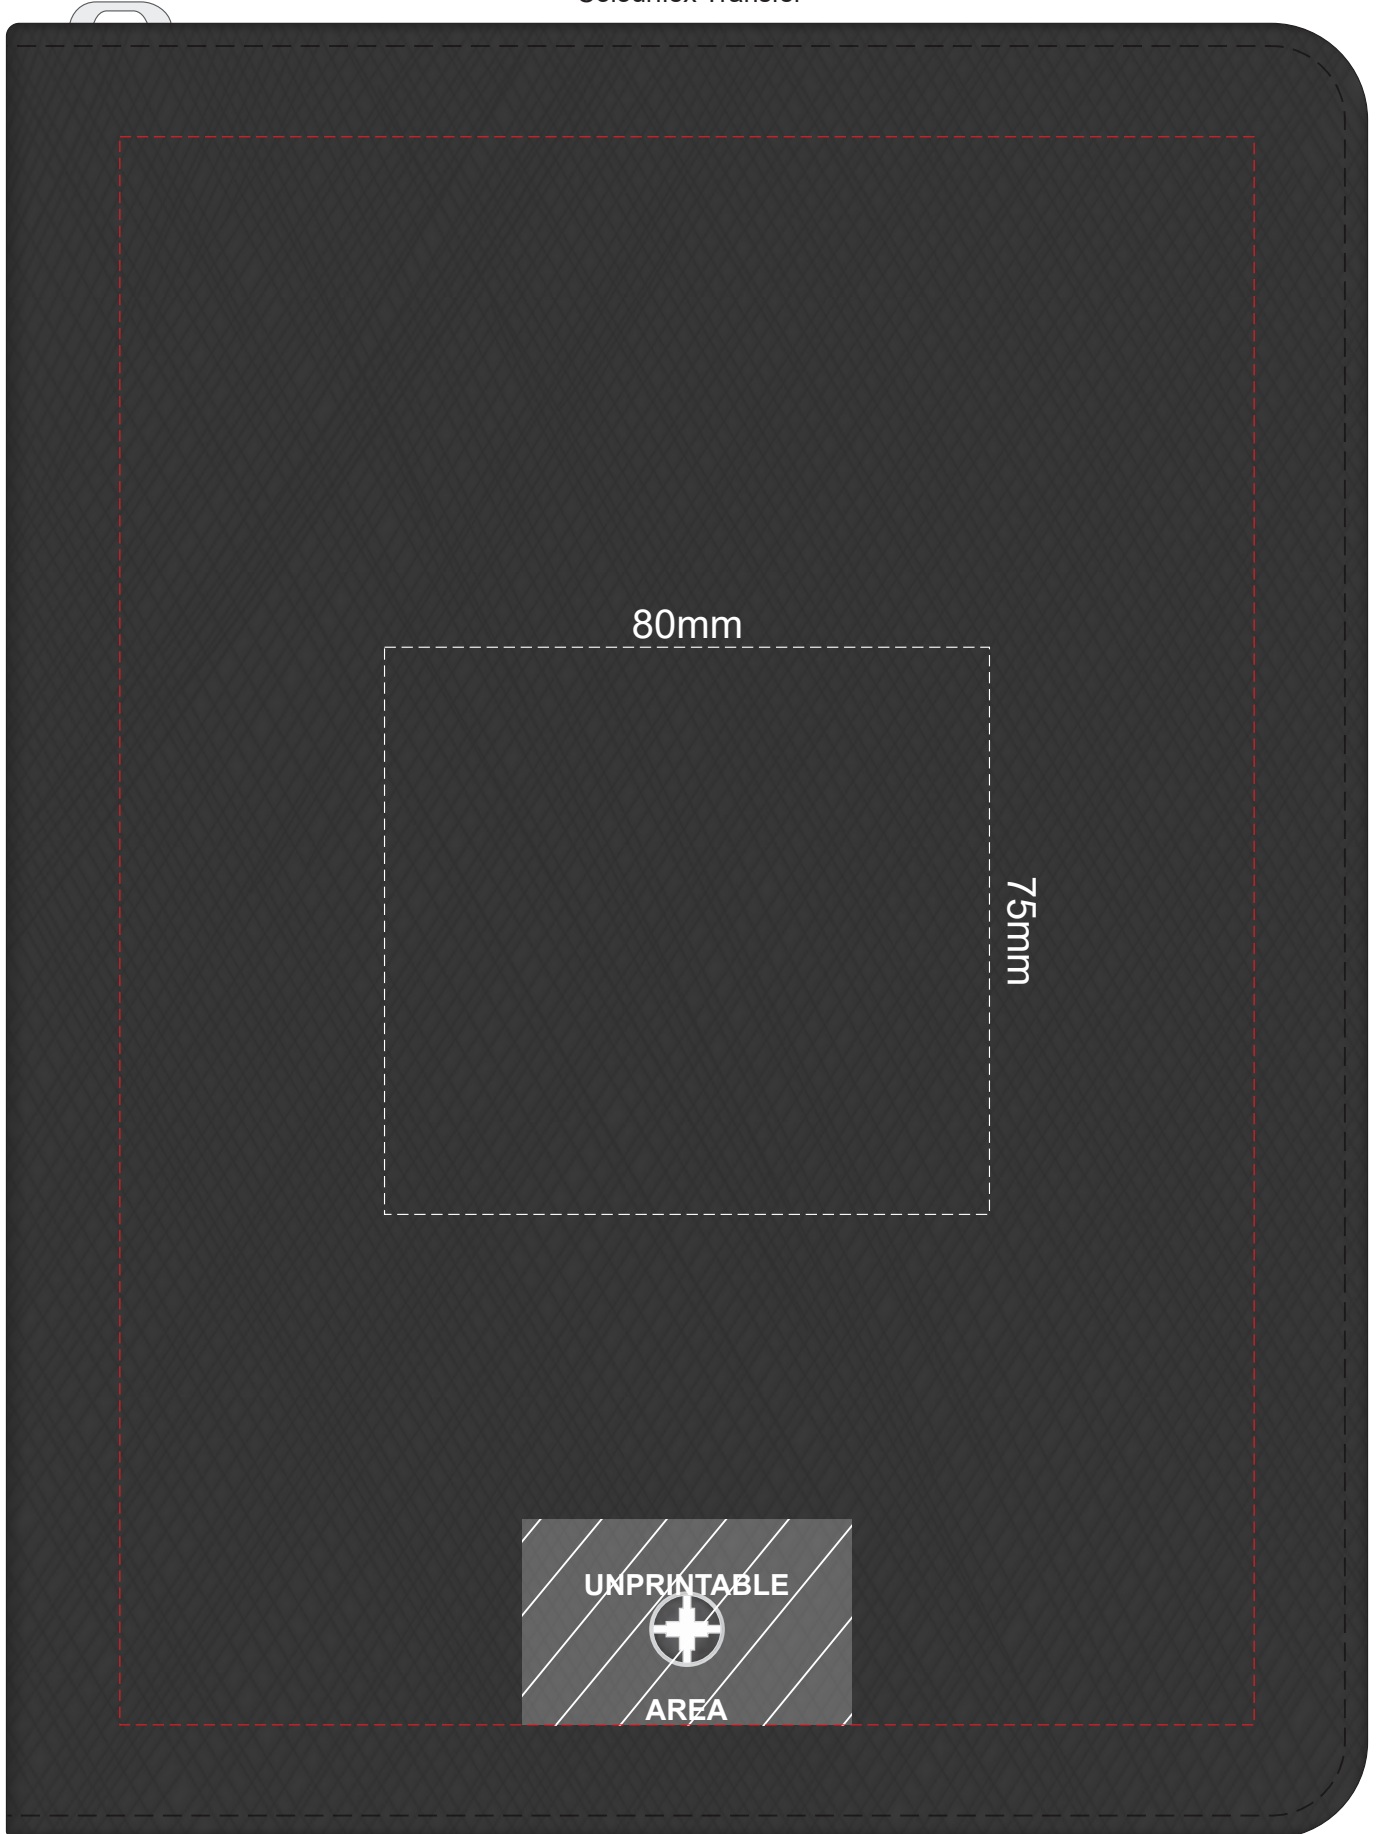

100% of Actual Size
Laser Engraving

Branding area can be moved **anywhere within the red line.**

 Engraves to natural etch finish

100% of Actual Size
Colourflex Transfer

Branding area can be moved **anywhere within the red line.**