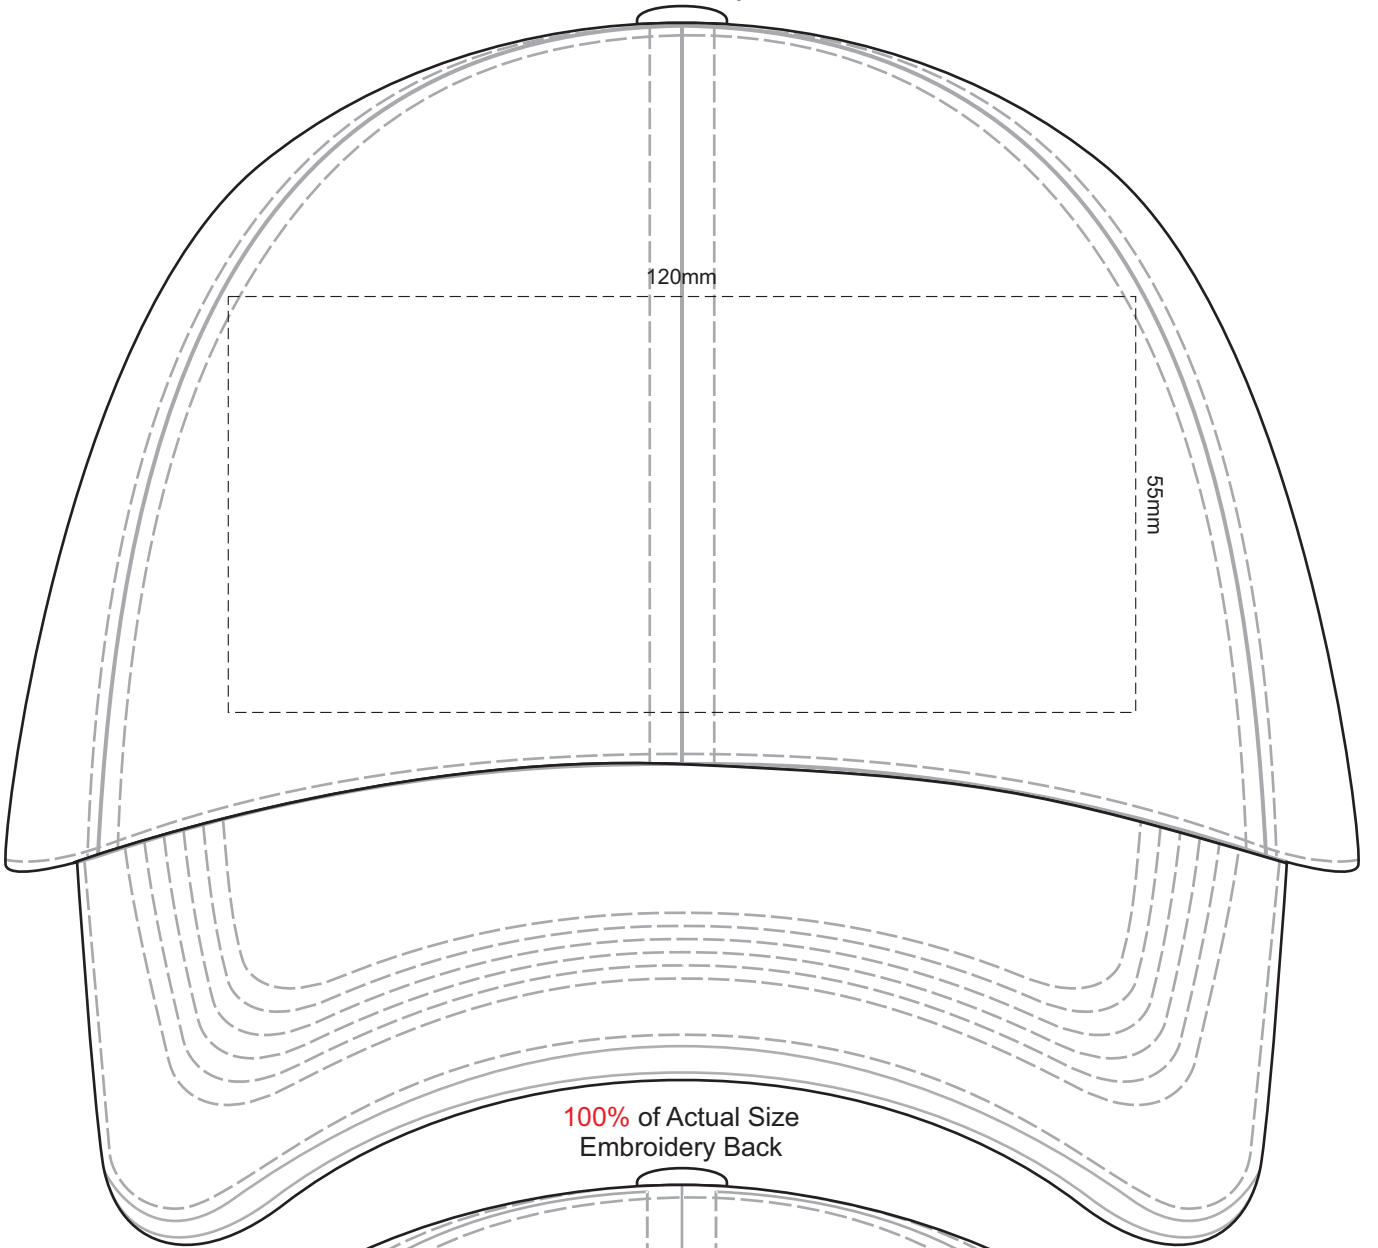

100% of Actual Size
Sublimation

Snapback Closure Colour

Black or White

100% of Actual Size
Sublimation Peak Template

Black Line = Cut Line, Maximum print area
Pink Line = Bleed off to here

50% of Actual Size
Sublimation Head Template

400mm

400mm

100% of Actual Size
Embroidery

100% of Actual Size
Embroidery Back