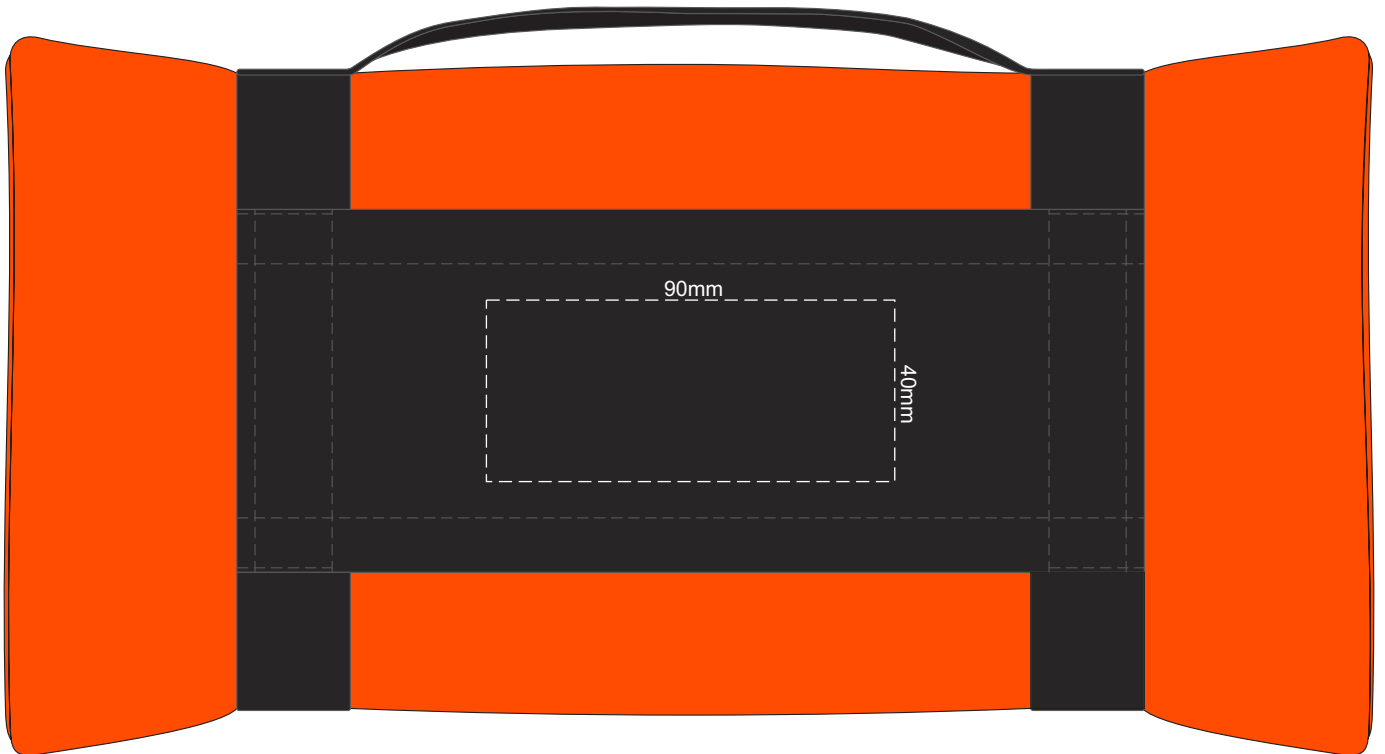

60% of Actual Size
Screen Print (one colour)
Colourflex Transfer

100% of Actual Print Size Embroidery on Blanket