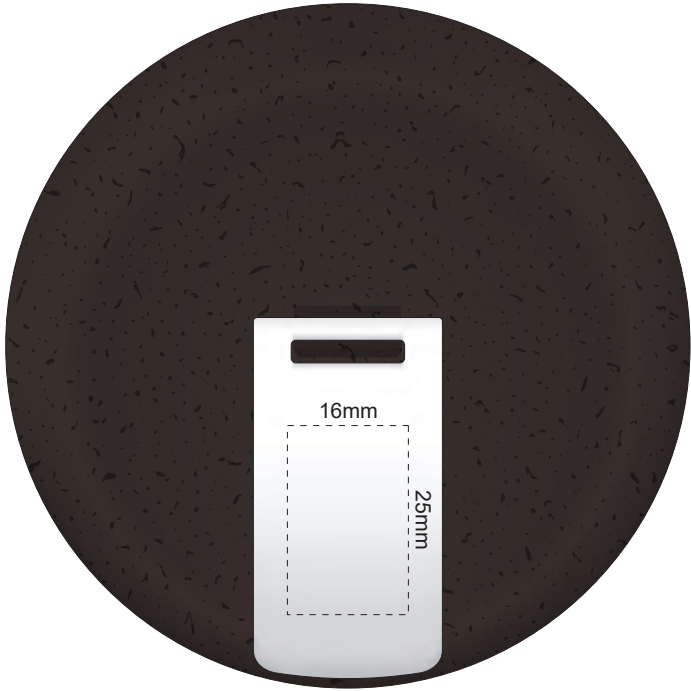

100% of Actual Size  
Pad Print

+Brown has speckles

100% of Actual Size  
Pad Print

SIDE 1

SIDE 2

Flip colour	Band colour
White	White
Yellow	Orange
Orange	Red
Pink	Red
Red	Red
Green	Green
Light Green	Green
Teal	Teal
Blue	Blue
Dark Blue	Dark Blue
Purple	Purple
Black	Black

+Brown has speckles

100% of Actual Size  
Screen Print (one colour)

100% of Actual Size  
Screen Print (one colour)  
Double sided template front & back

Red Line = Exact opposites of the product  
(centre artwork to the red line)

+Brown has speckles

100% of Actual Size  
Silicone Digital Print  
Debossed

SIDE 1

SIDE 2