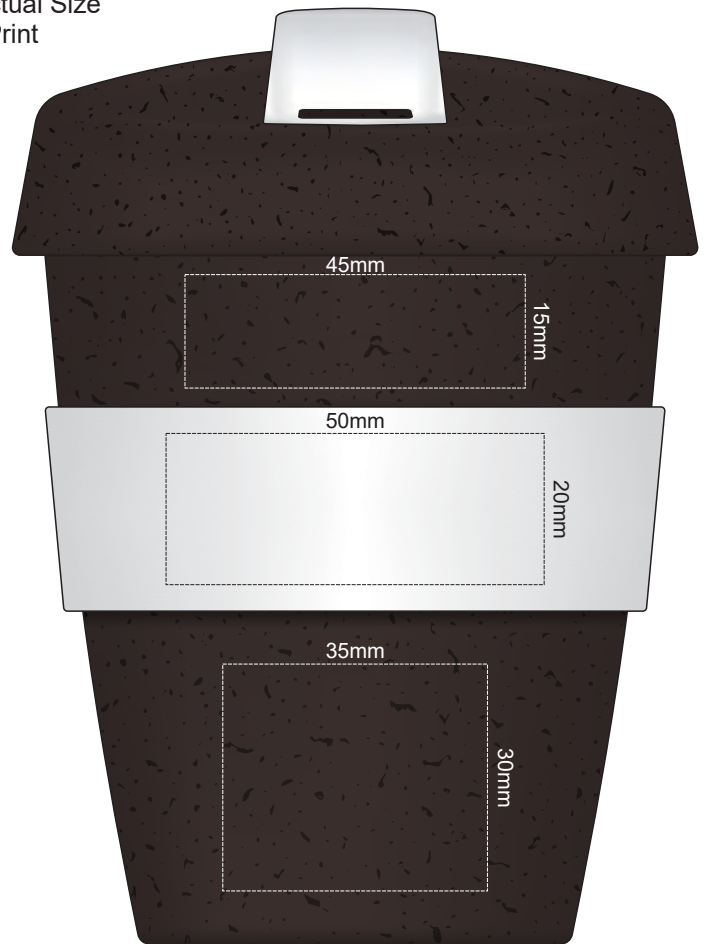

100% of Actual Size  
Pad Print

+Brown has speckles

100% of Actual Size  
Pad Print

SIDE 1

SIDE 2

Flip colour	Band colour
White	White
Yellow	Orange
Orange	Red
Pink	Red
Red	Red
Green	Green
Light Green	Green
Teal	Teal
Blue	Blue
Dark Blue	Dark Blue
Purple	Purple
Black	Black

+Brown has speckles

100% of Actual Size  
Screen Print (one colour)

100% of Actual Size  
Screen Print (one colour)  
Double sided template front & back

Red Line = Exact opposites of the product  
(centre artwork to the red line)

+Brown has speckles

100% of Actual Size  
Silicone Digital Print  
Debossed

SIDE 1

SIDE 2