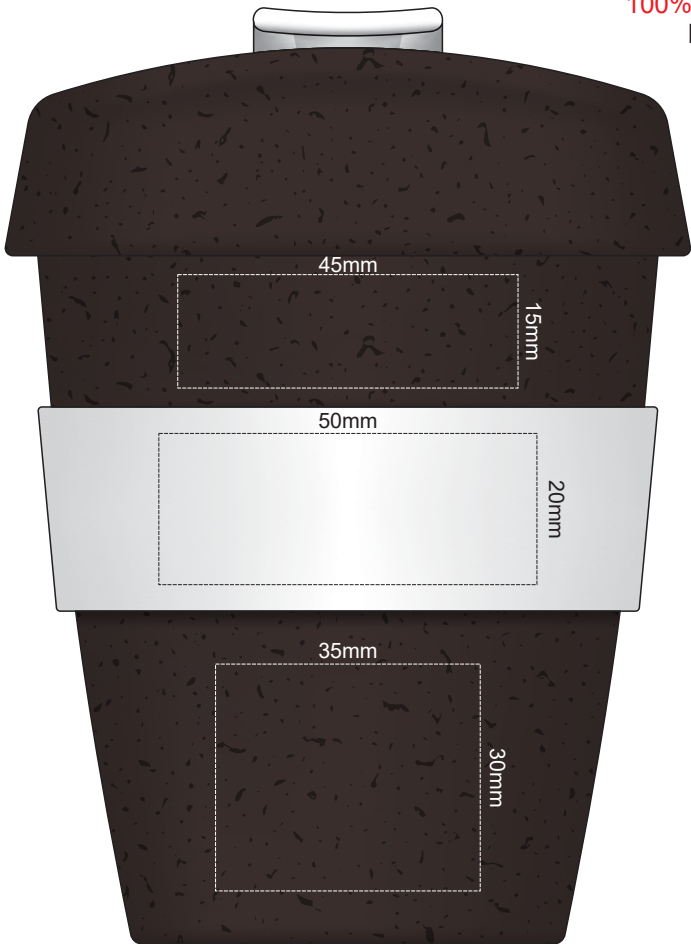

100% of Actual Size  
Pad Print

+Brown has speckles

100% of Actual Size  
Pad Print

SIDE 1

SIDE 2

Flip colour	Band colour
White	White
Yellow	Orange
Orange	Red
Pink	Red
Red	Red
Green	Green
Light Green	Green
Teal	Teal
Blue	Blue
Dark Blue	Dark Blue
Purple	Purple
Black	Black

+Brown has speckles

100% of Actual Size  
Screen Print (one colour)

100% of Actual Size  
Screen Print (one colour)  
Double sided template front & back

Red Line = Exact opposites of the product  
(centre artwork to the red line)

+Brown has speckles

100% of Actual Size  
Silicone Digital Print  
Debossed

SIDE 1

SIDE 2