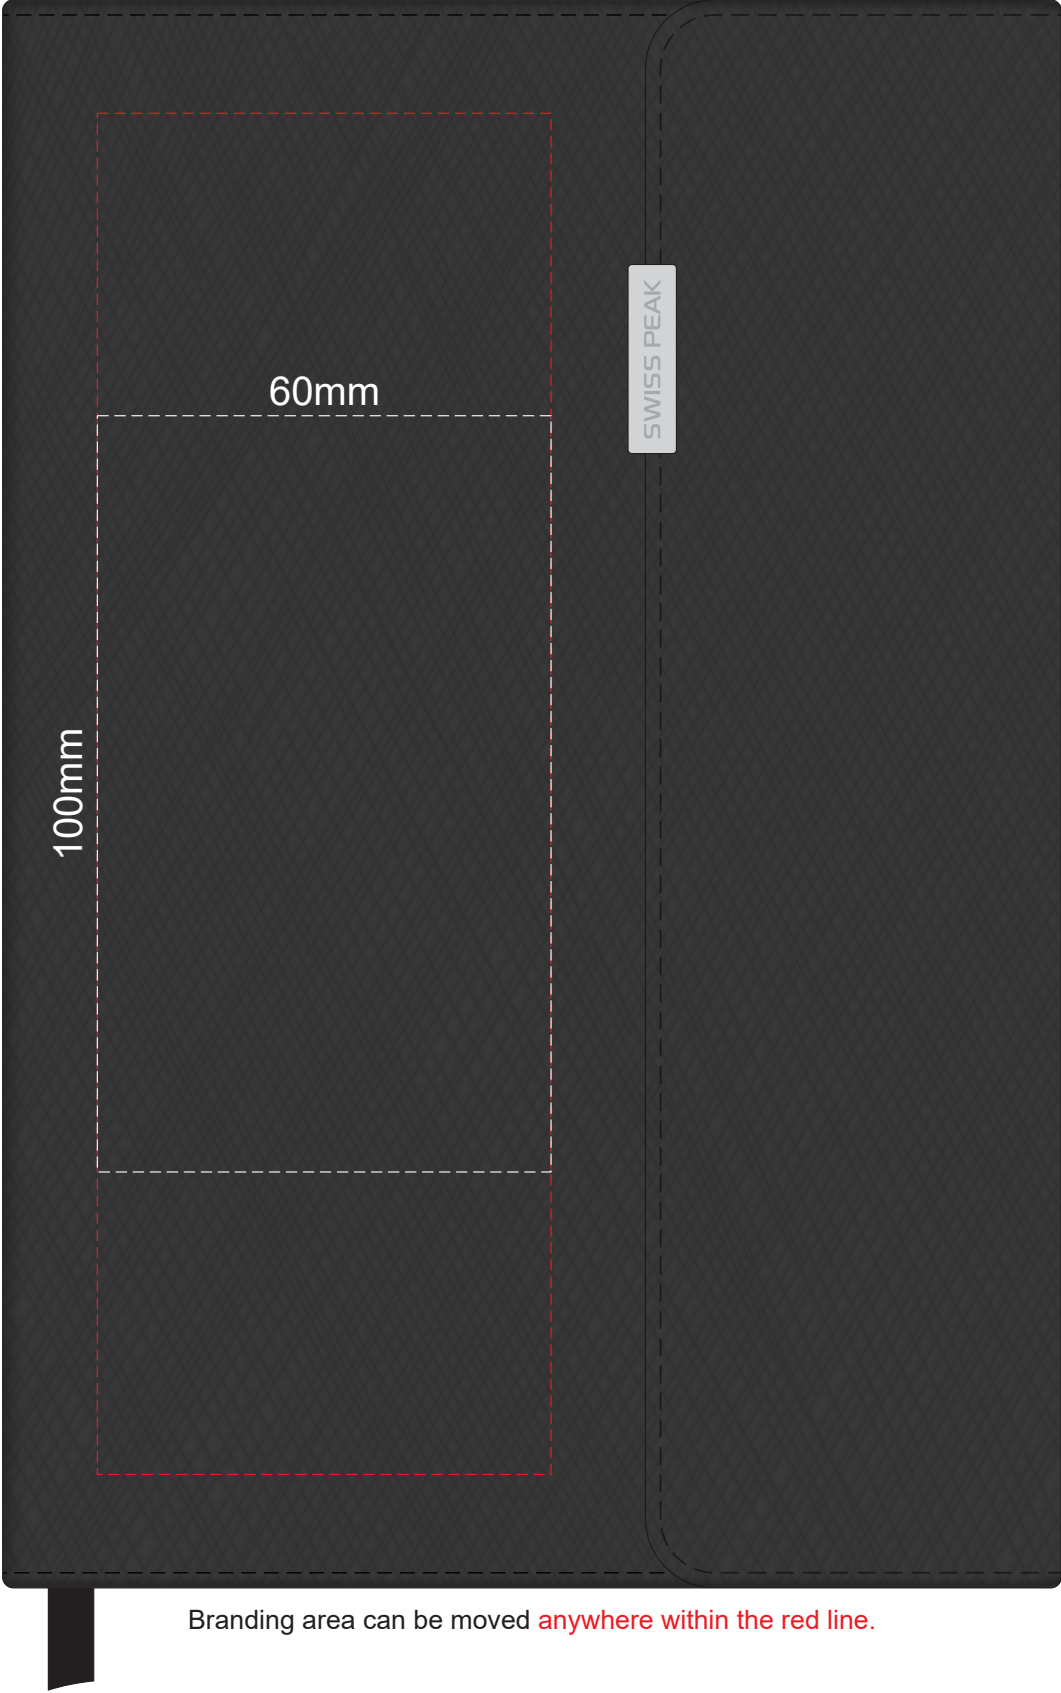

100% of Actual Size
Pad Print

100% of Actual Size
Laser Engraving

Engraves to a stainless Steel finish

100% of Actual Size
Laser Engraving

Branding area can be moved anywhere within the red line.

 Engraves to natural etch finish

100% of Actual Size
Colourflex Transfer

Branding area can be moved anywhere within the red line.

100% of Actual Size
Deboss

Branding area can be moved anywhere within the red line.