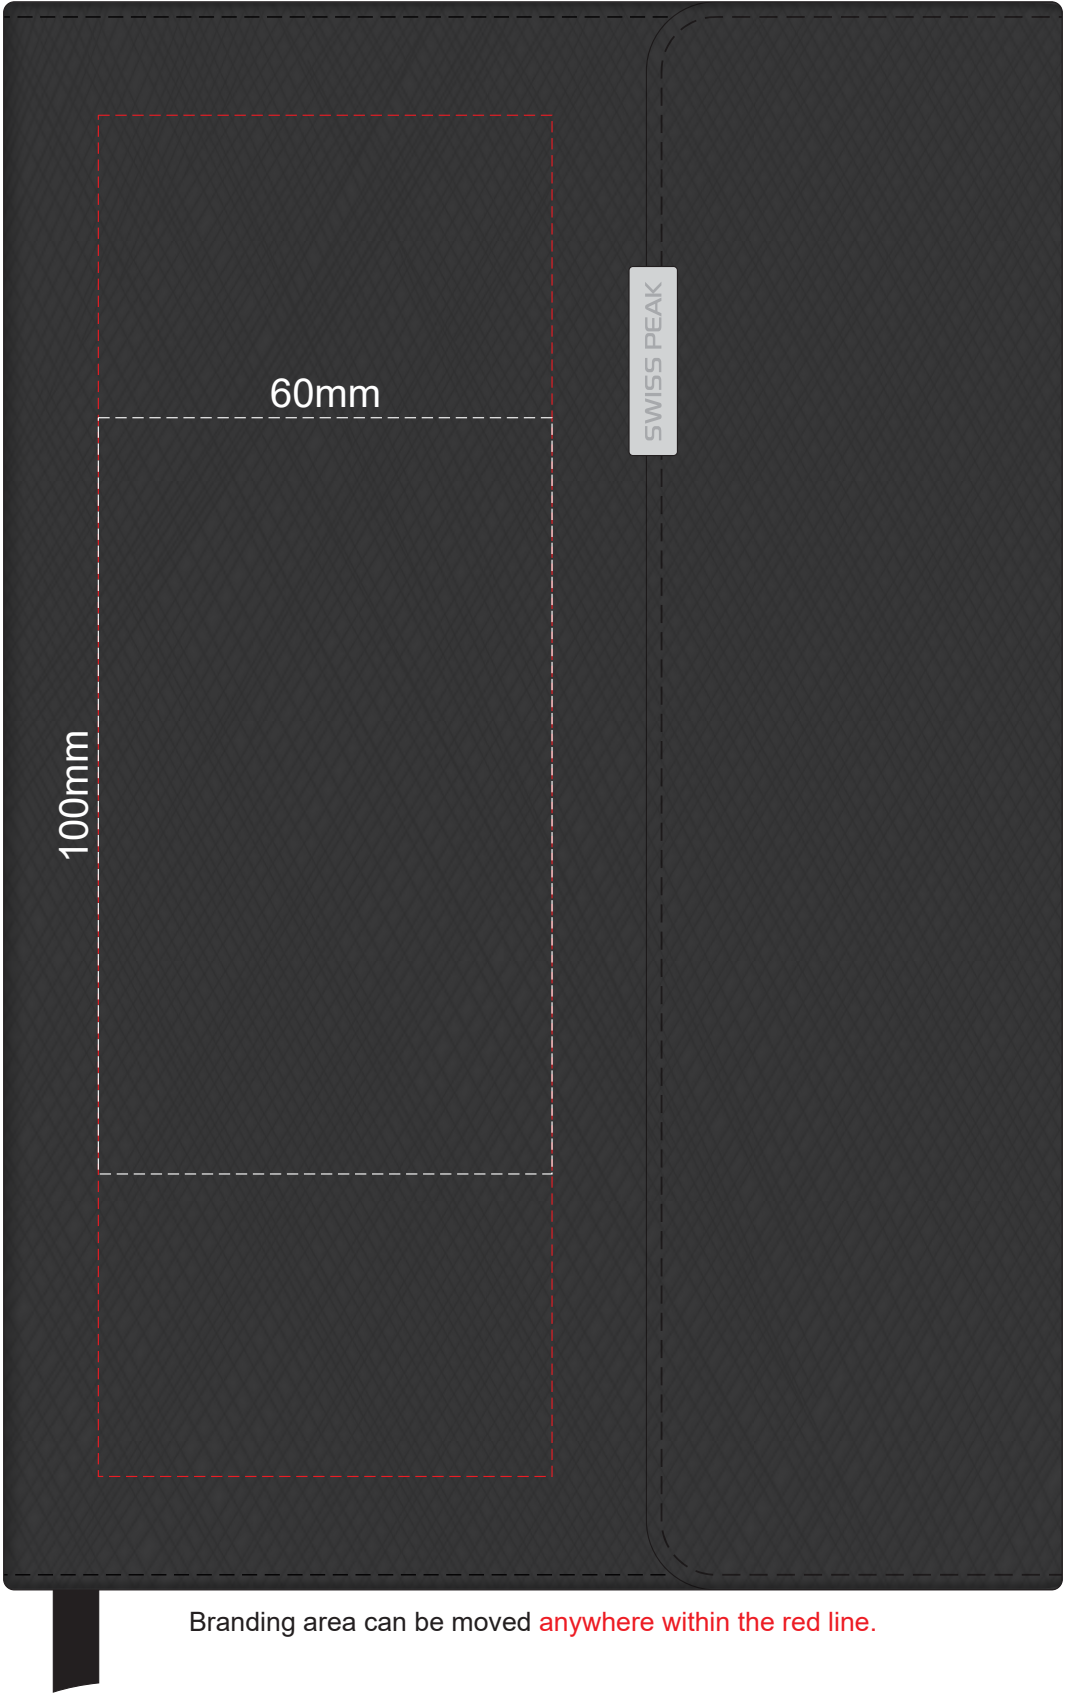

100% of Actual Size
Pad Print

100% of Actual Size
Laser Engraving

Engraves to a stainless Steel finish

100% of Actual Size
Laser Engraving

Branding area can be moved anywhere within the red line.

 Engraves to natural etch finish

100% of Actual Size
Colourflex Transfer

Branding area can be moved anywhere within the red line.

100% of Actual Size
Deboss

Branding area can be moved anywhere within the red line.