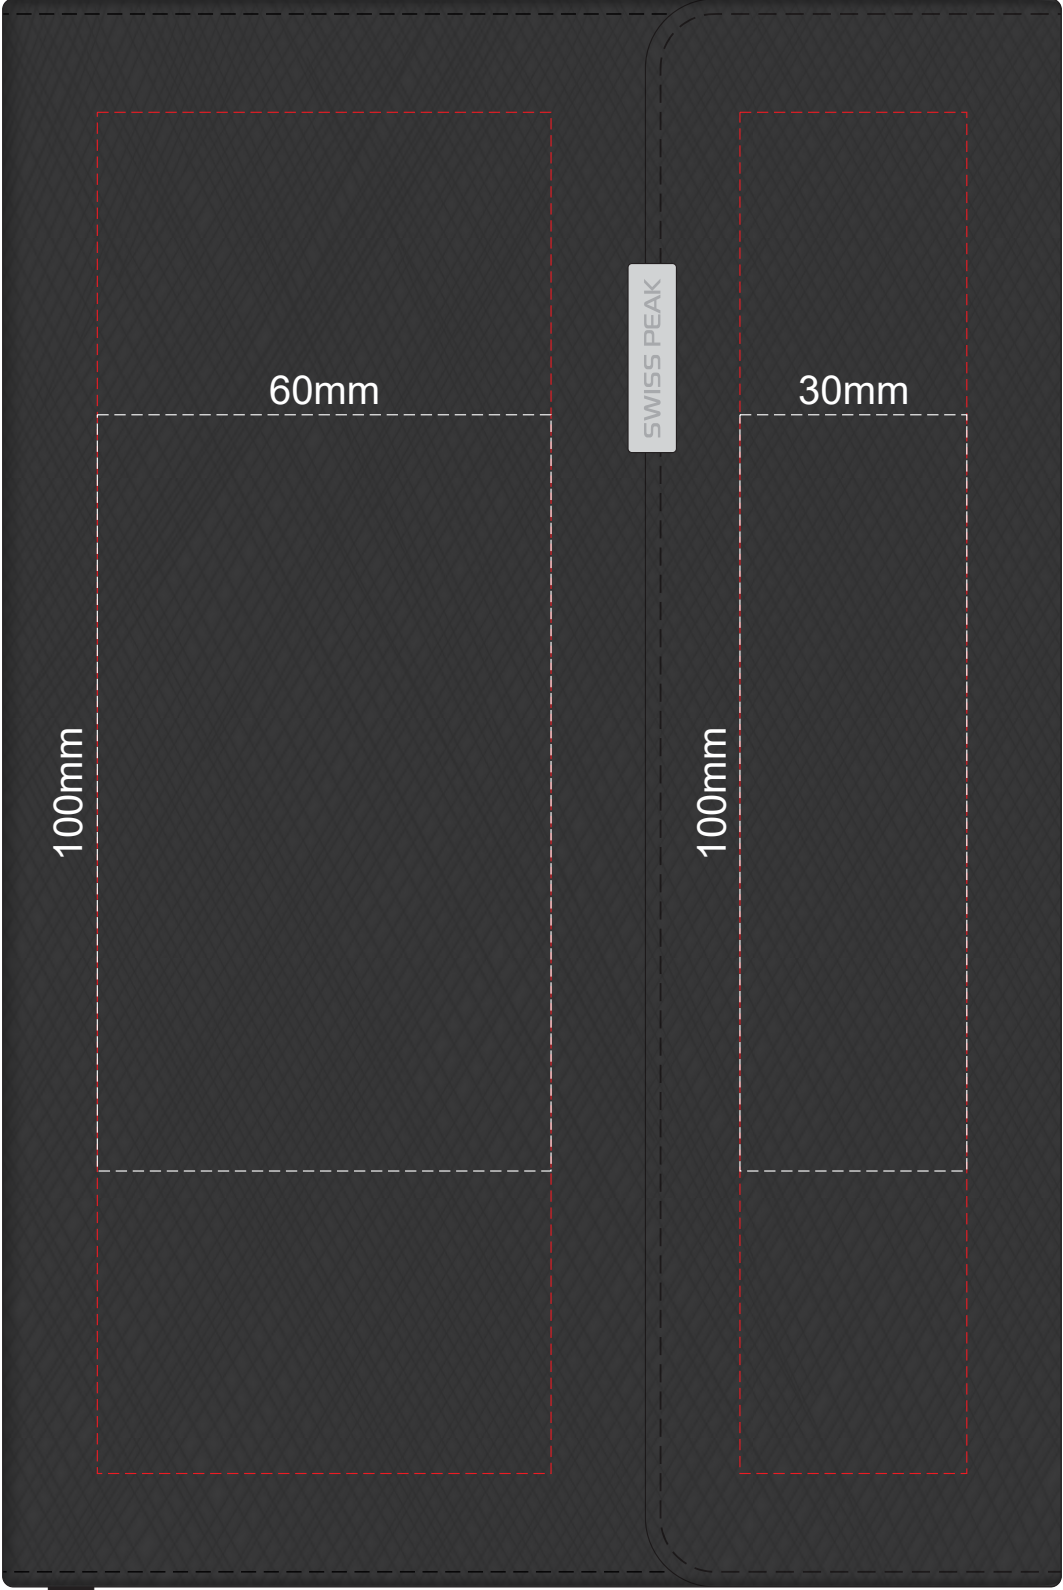

100% of Actual Size
Pad Print

100% of Actual Size
Laser Engraving

Engraves to a stainless Steel finish

100% of Actual Size
Laser Engraving

Branding area can be moved anywhere within the red line.

 Engraves to natural etch finish

100% of Actual Size
Colourflex Transfer

Branding area can be moved anywhere within the red line.

100% of Actual Size
Deboss

Branding area can be moved anywhere within the red line.