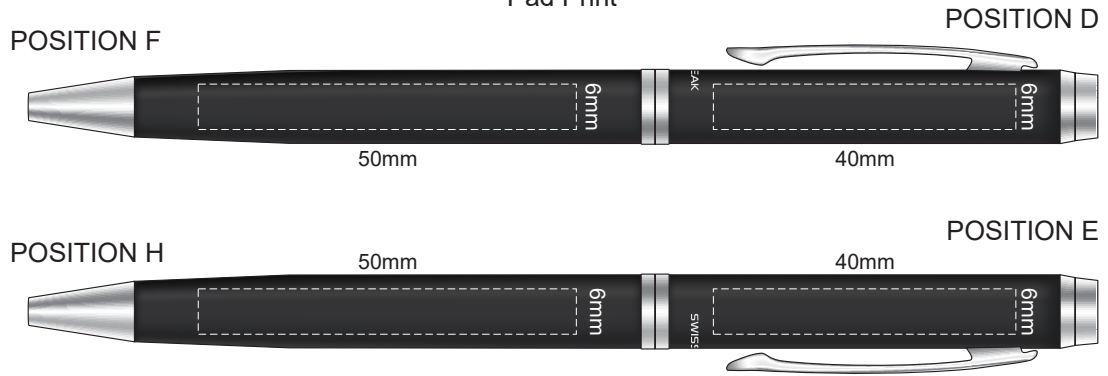

100% of Actual Size
Pad Print

100% of Actual Size
Laser Engraving

Engraves to a stainless Steel finish

100% of Actual Size
Laser Engraving

Branding area can be moved anywhere within the red line.

 Engraves to natural etch finish

100% of Actual Size
Colourflex Transfer

Branding area can be moved anywhere within the red line.

100% of Actual Size
Deboss

Branding area can be moved anywhere within the red line.