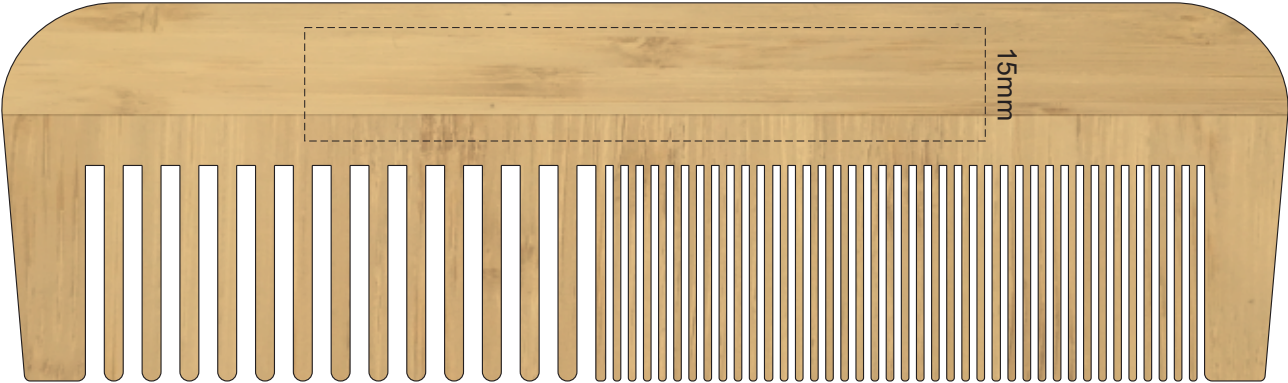

100% of Actual Size
Pad Print
65mm

100% of Actual Size
Laser Engraving
90mm

This product is a natural material, please allow for variances in grain pattern and engraving colour.

Engraves to a Natural Etch