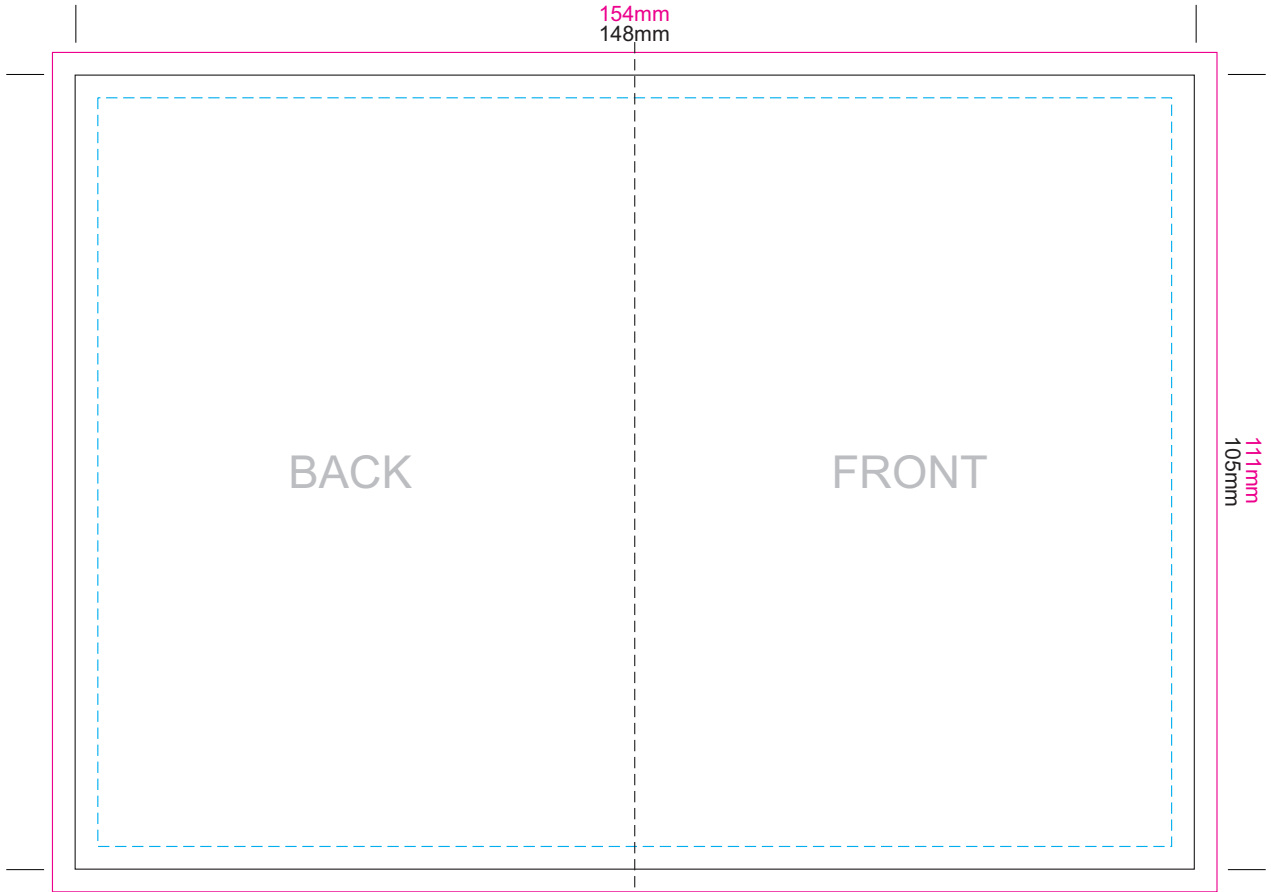

100% of Actual Size
A7 Digital Print SIDE 1

100% of Actual Size
A7 Digital Print SIDE 2 (INSIDE)

Blue Line = The SIGNIFICANT PRINT AREA
(Keep all critical images & text within this box)
Black Line = Maximum print area
Black Dotted Line = Fold Lines
Pink Line = Bleed off to here