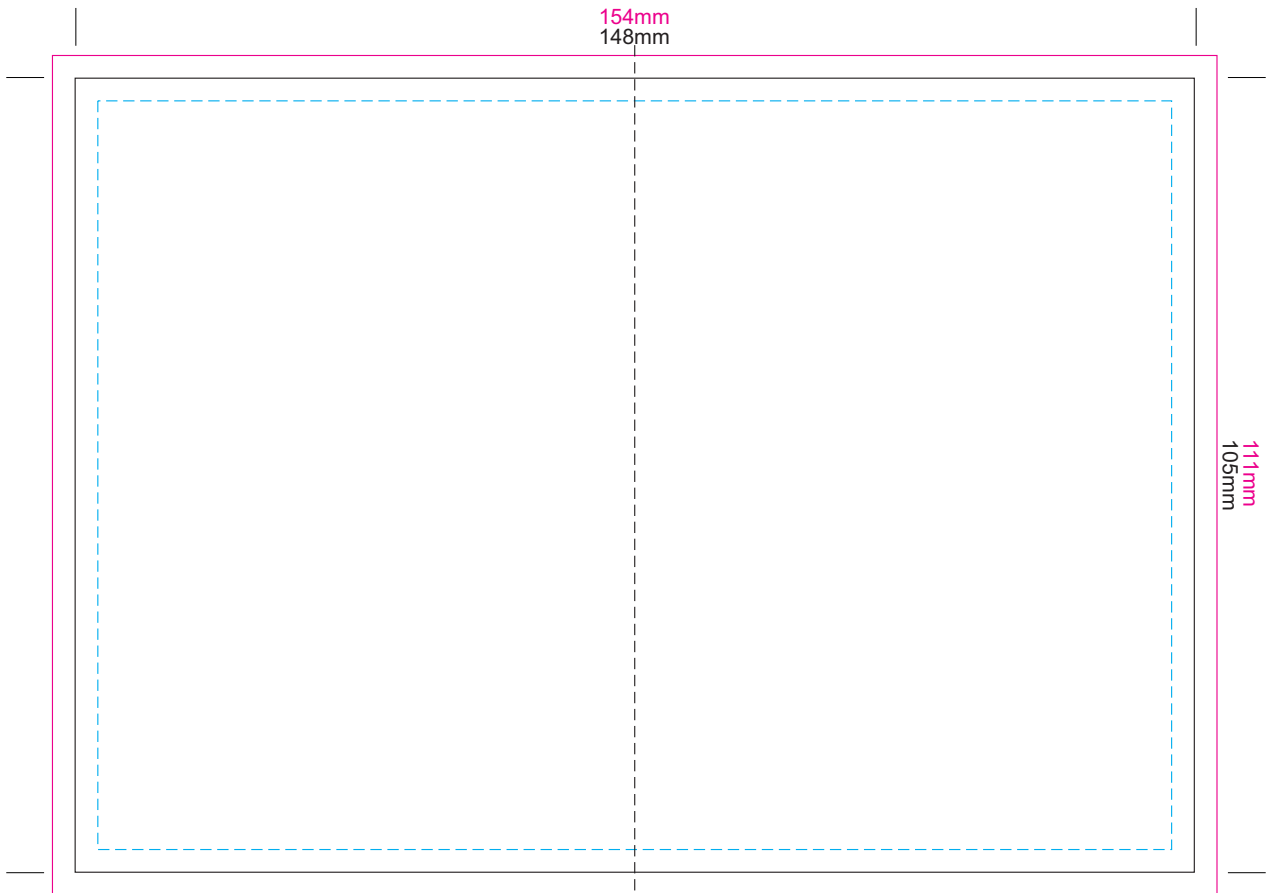

100% of Actual Size
A7 Digital Print SIDE 1

100% of Actual Size
A7 Digital Print SIDE 2 (INSIDE)

Blue Line = The SIGNIFICANT PRINT AREA
(Keep all critical images & text within this box)
Black Line = Maximum print area
Black Dotted Line = Fold Lines
Pink Line = Bleed off to here