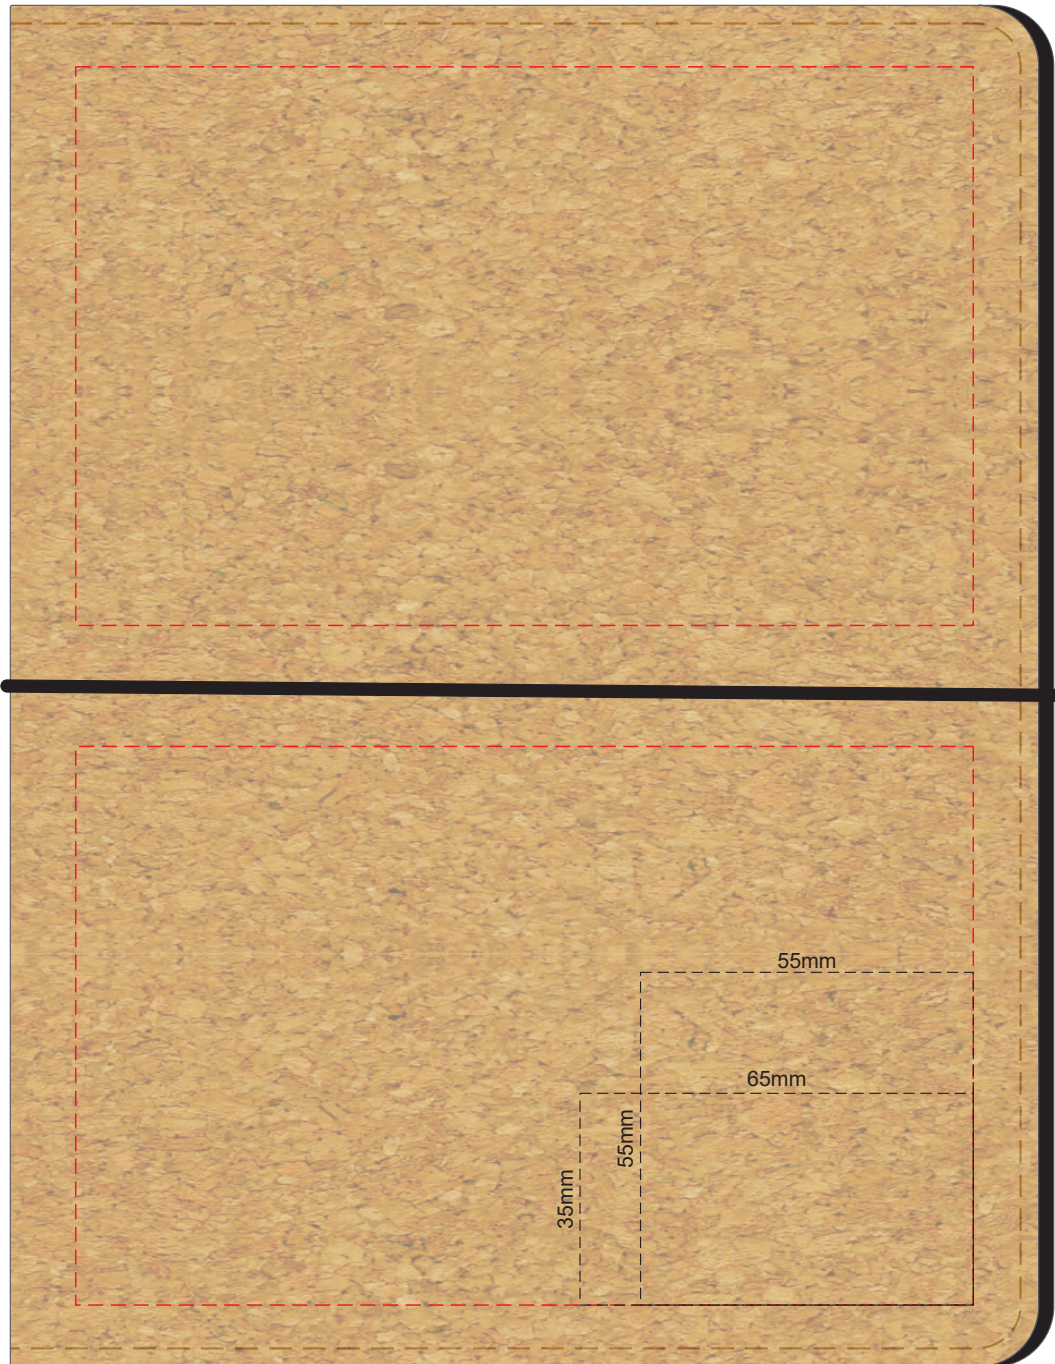

80% of Actual Size
Pad Print (loose registration)
FRONT

Due to the uneven surface of the portfolio, print may show some variance.
Branding area can be moved **anywhere within the red line.**

80% of Actual Size
Colourflex Transfer

FRONT

Due to the uneven surface of the portfolio, print may show some variance.
Branding area can be moved **anywhere within the red line.**