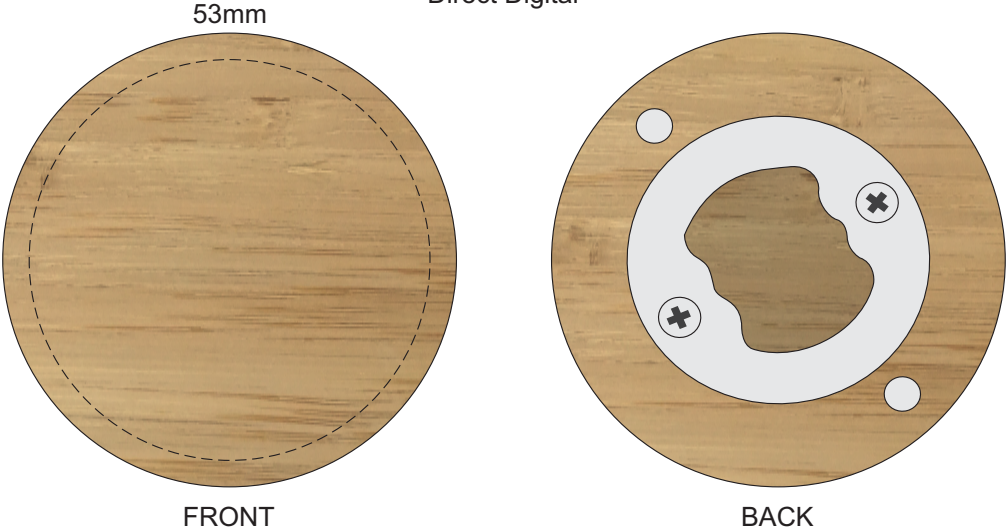

100% of Actual Size
Pad Print
Laser Engraving
Direct Digital

This product is a natural material, please allow for variances in grain pattern and branding.

 Engraves to a Natural Etch