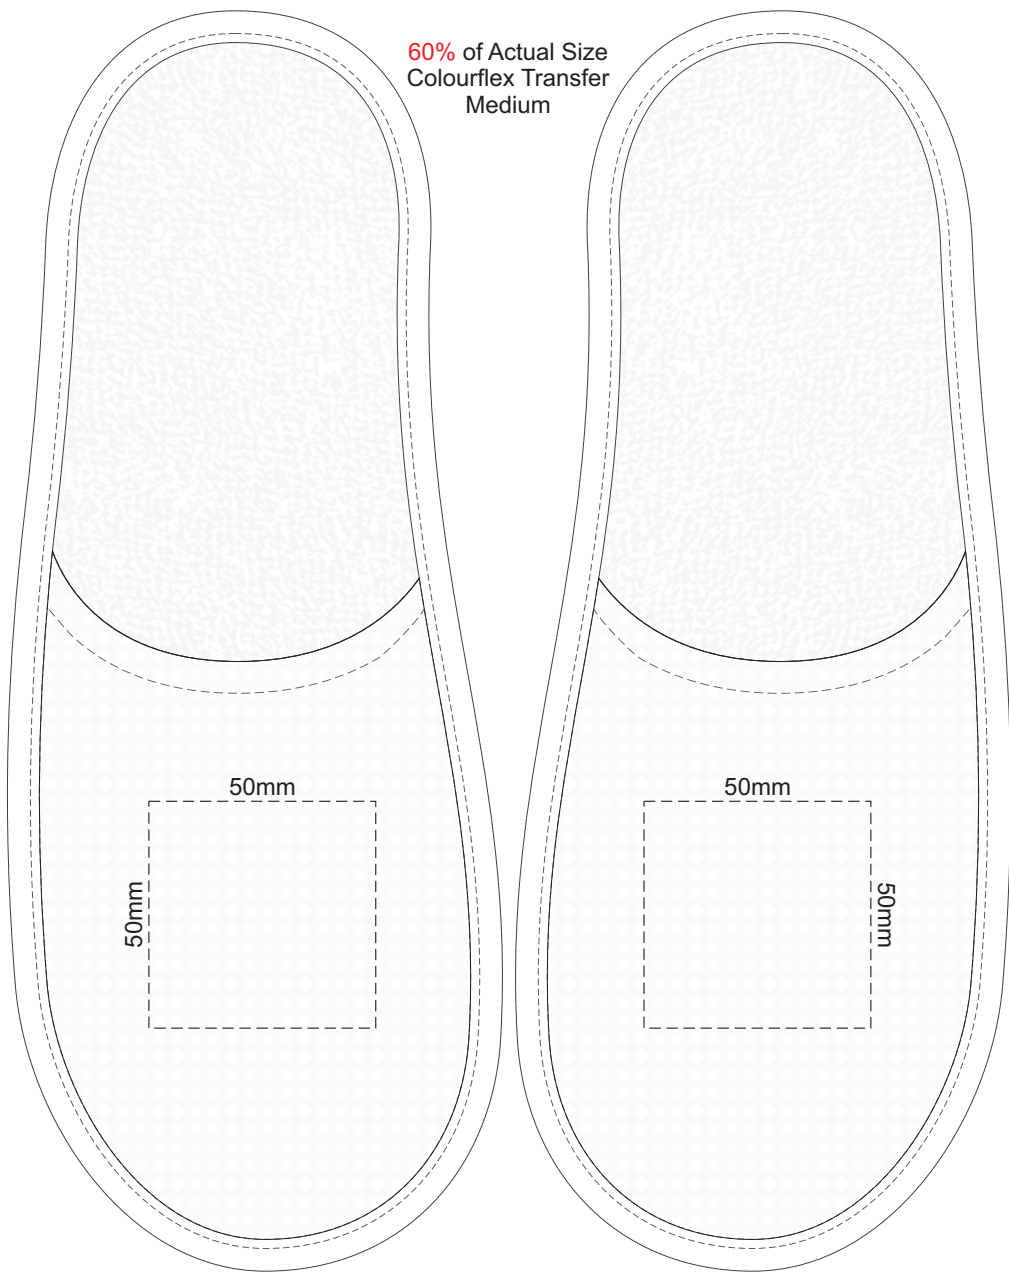

60% of Actual Size
Colourflex Transfer
Medium

60% of Actual Size
Colourflex Transfer
LARGE