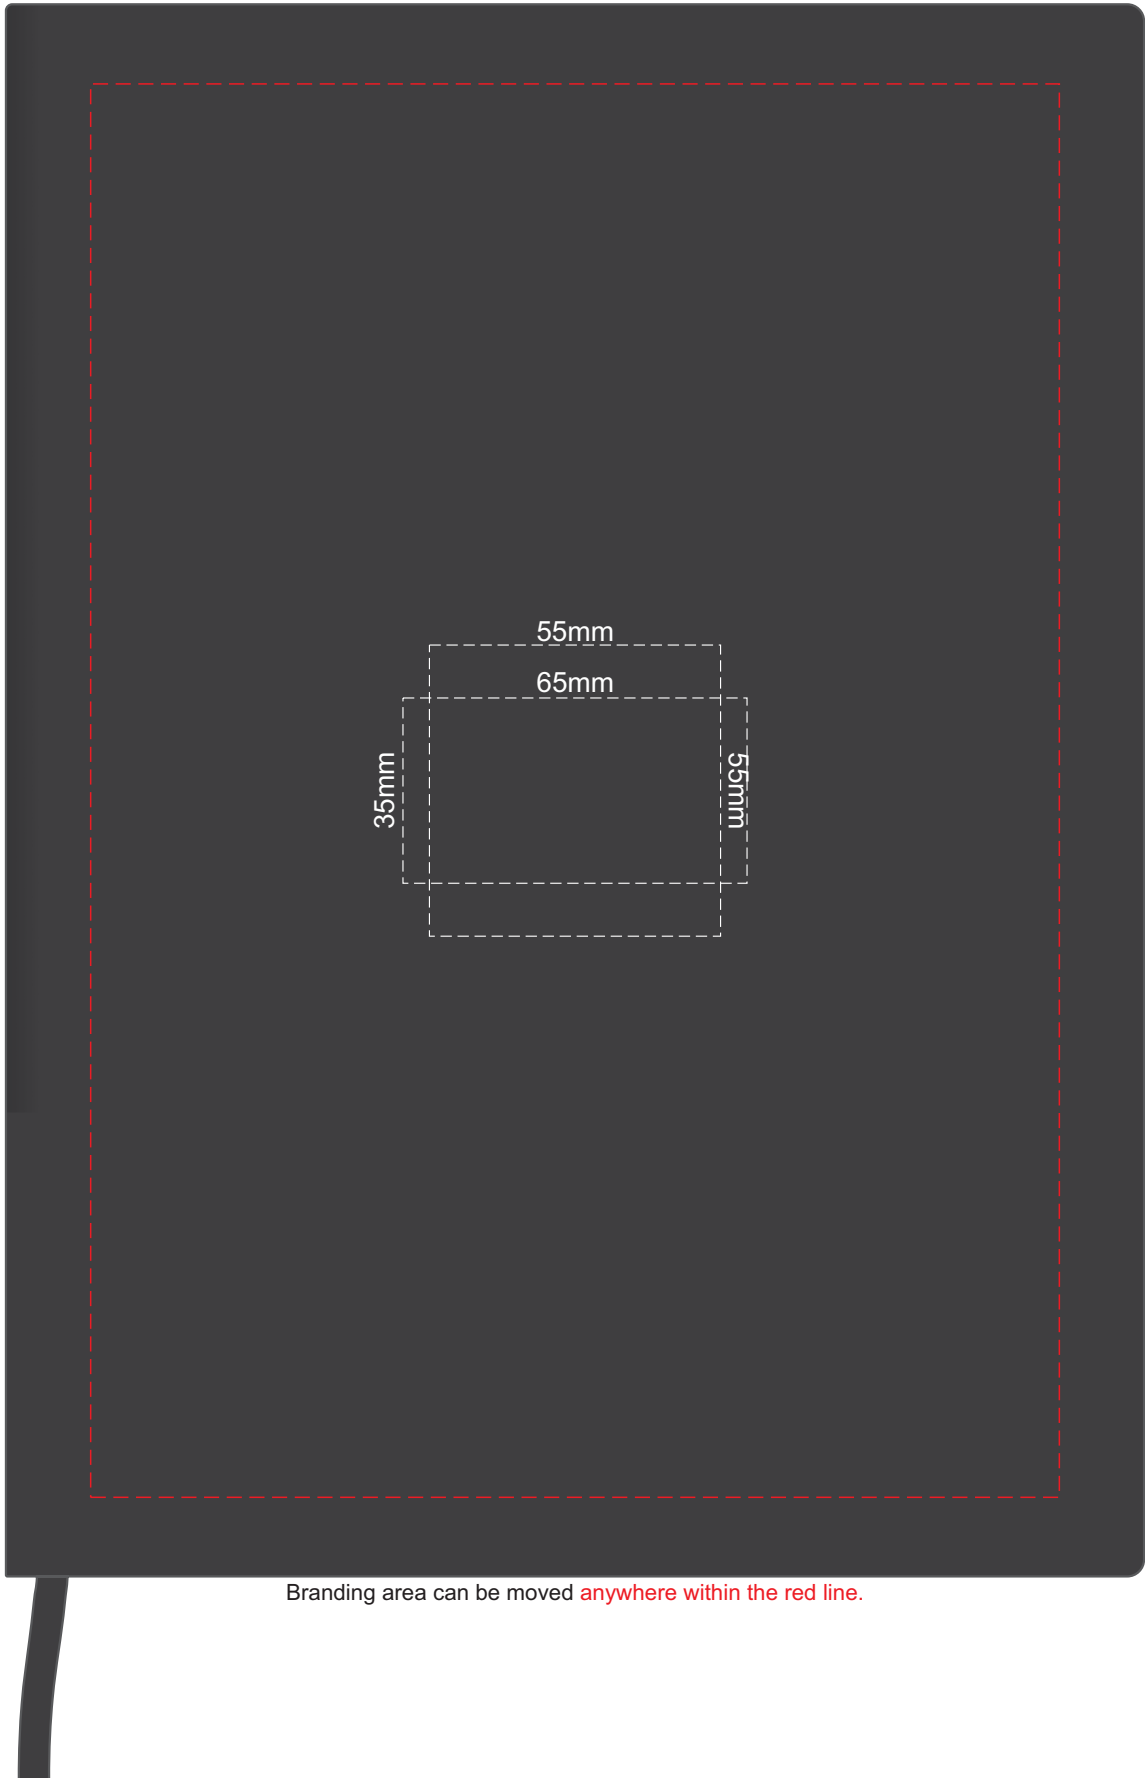

70% of Actual Size
Pad Print

Branding area can be moved **anywhere within the red line.**

70% of Actual Size
Screen Pprint (one colour)

70% of Actual Size
Thermo Debossing
Thermo Debossing XL

Branding area can be moved anywhere within the red line.