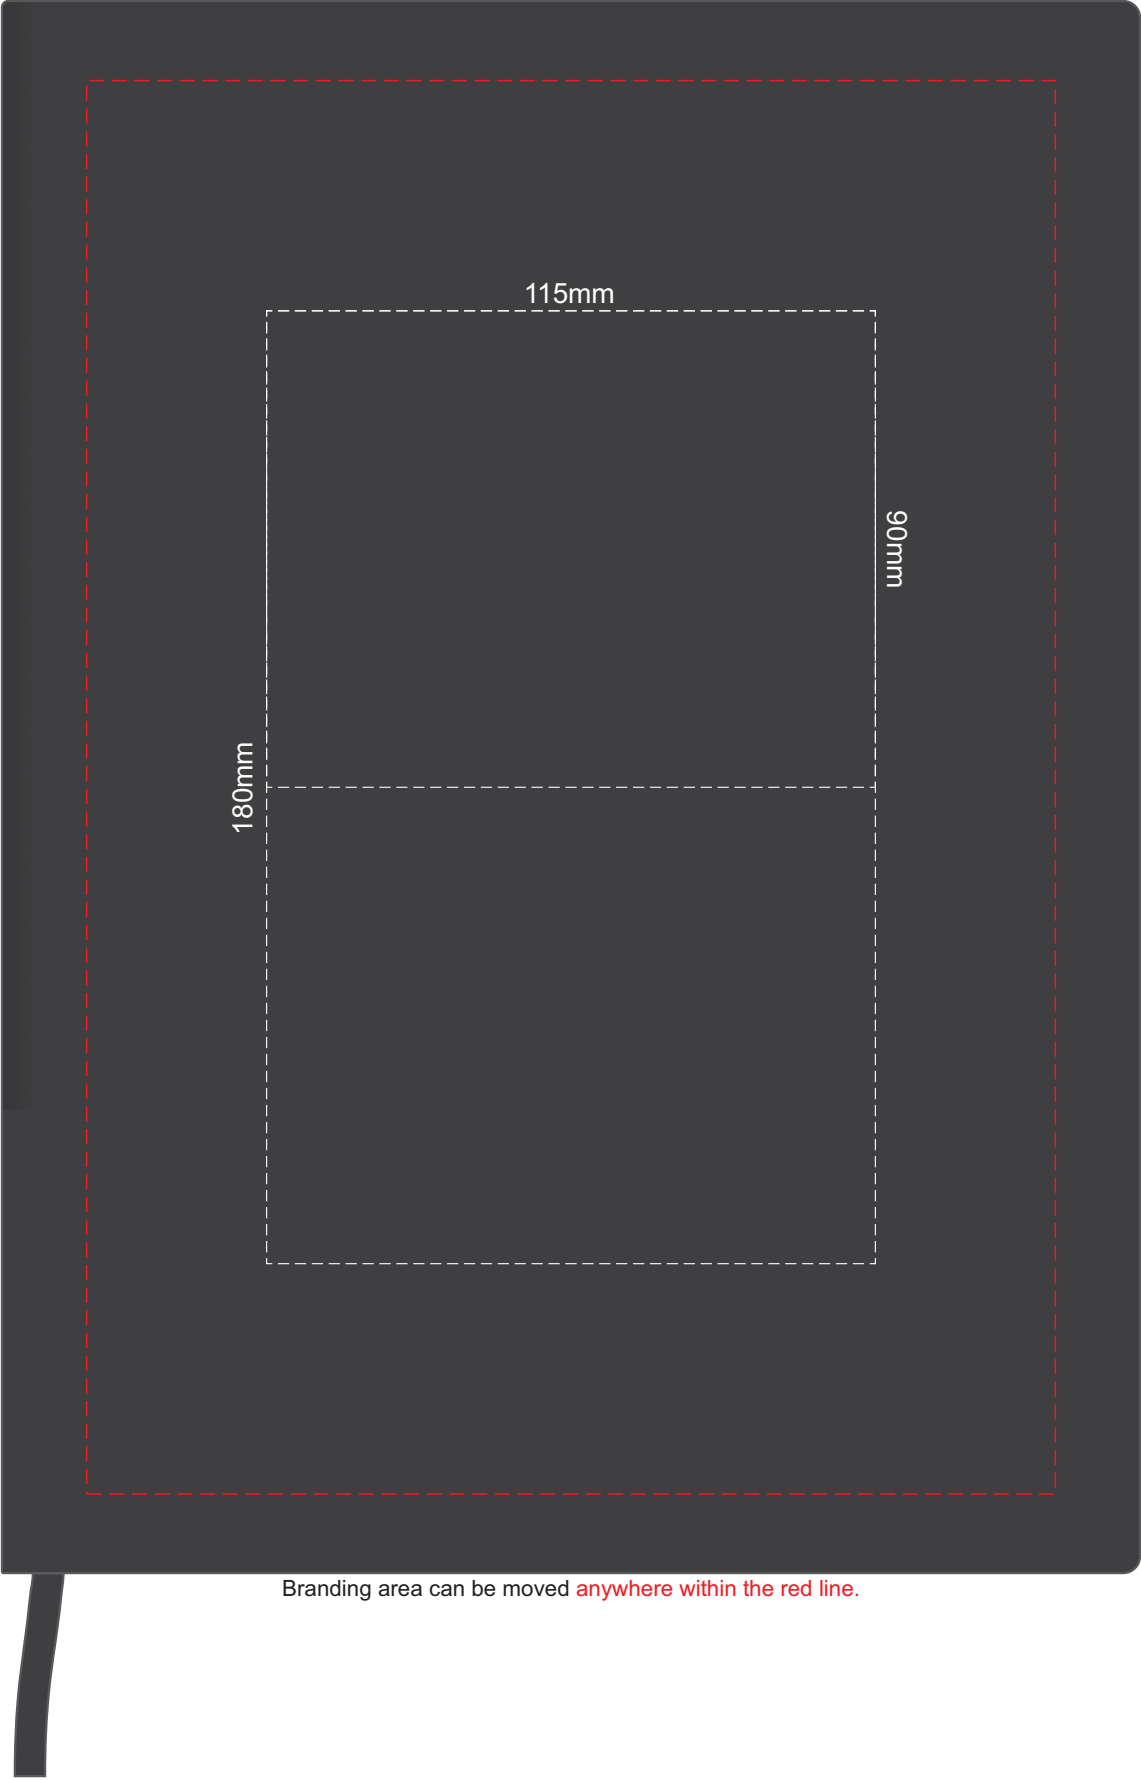

70% of Actual Size
Pad Print

Branding area can be moved **anywhere within the red line.**

70% of Actual Size
Screen Pprint (one colour)

70% of Actual Size
Thermo Debossing
Thermo Debossing XL

Branding area can be moved anywhere within the red line.