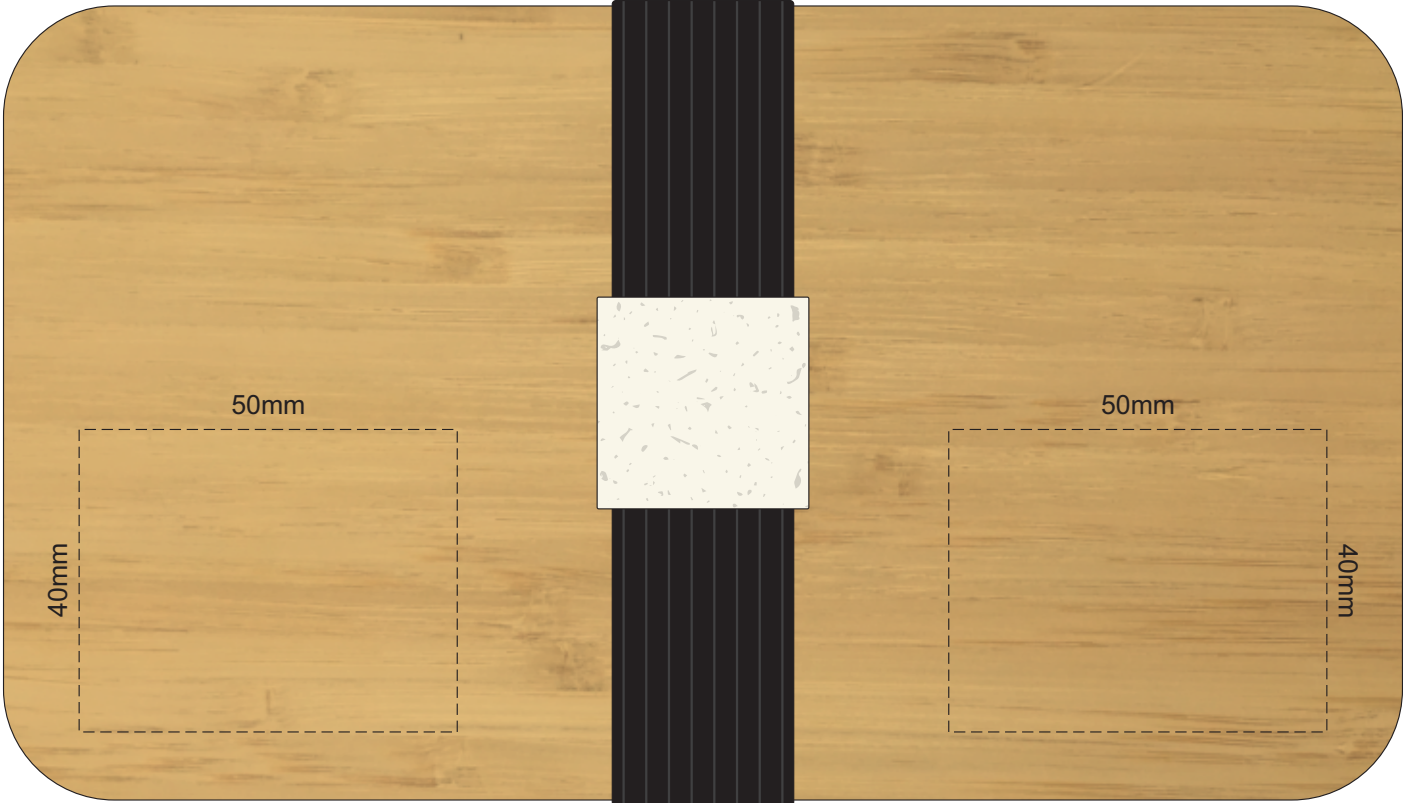

100% of Actual Size
Pad Print

This product is a natural material, please allow for variances in grain pattern and branding.

Branding area can be moved **anywhere within the red line.**

100% of Actual Size
Laser Engraving

This product is a natural material, please allow for variances in grain pattern and engraving colour.

 Engraves to a Natural Etch

100% of Print Size
Direct Digital Template
169mm

89mm

No large block prints
This product is a natural material, please allow for variances in grain pattern and branding.

40% of Actual Size
Direct Digital when assembled