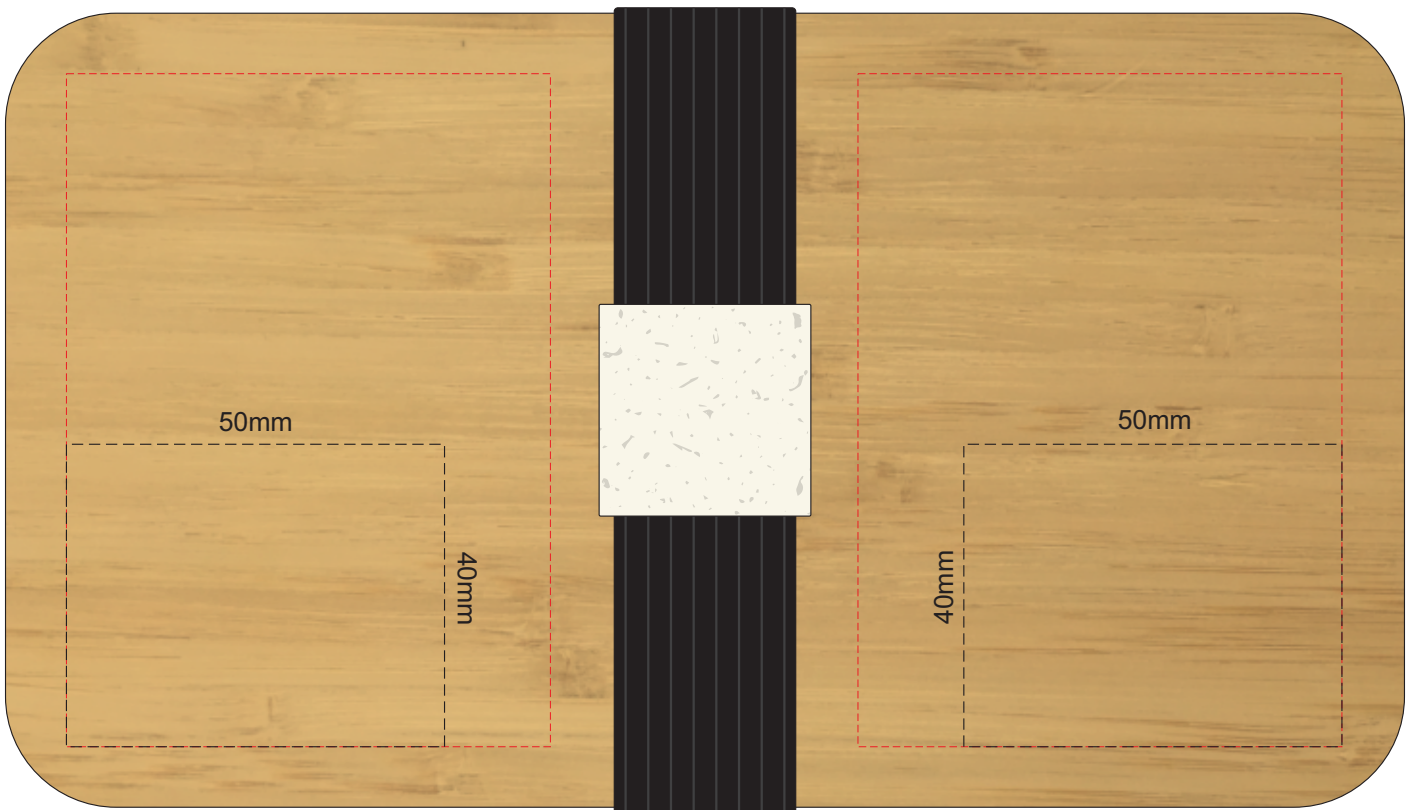

100% of Actual Size
Pad Print

This product is a natural material, please allow for variances in grain pattern and branding.

Branding area can be moved **anywhere within the red line.**

100% of Actual Size
Laser Engraving

This product is a natural material, please allow for variances in grain pattern and engraving colour.

 Engraves to a Natural Etch

100% of Print Size
Direct Digital Template
169mm

89mm

No large block prints
This product is a natural material, please allow for variances in grain pattern and branding.

40% of Actual Size
Direct Digital when assembled