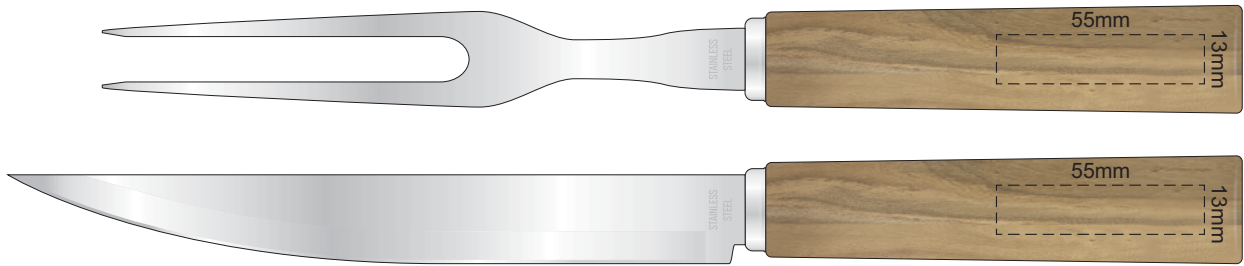

50% of Actual Size  
Pad Print (one colour)

100% of Actual Size  
Pad Print (one colour)

50% of Actual Size  
Laser Engraving

100% of Actual Size  
Laser Engraving

This product is a natural material, please allow for variances in grain pattern and branding.

Engraves to a natural etch