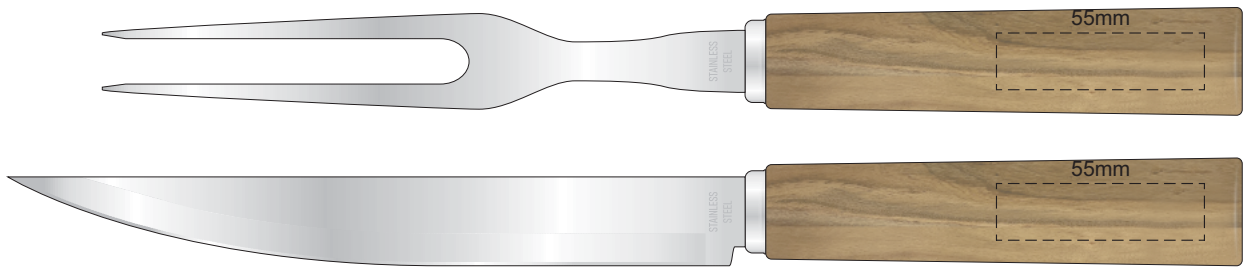

50% of Actual Size  
Pad Print (one colour)

100% of Actual Size  
Pad Print (one colour)

50% of Actual Size  
Laser Engraving

100% of Actual Size  
Laser Engraving

This product is a natural material, please allow for variances in grain pattern and branding.

Engraves to a natural etch