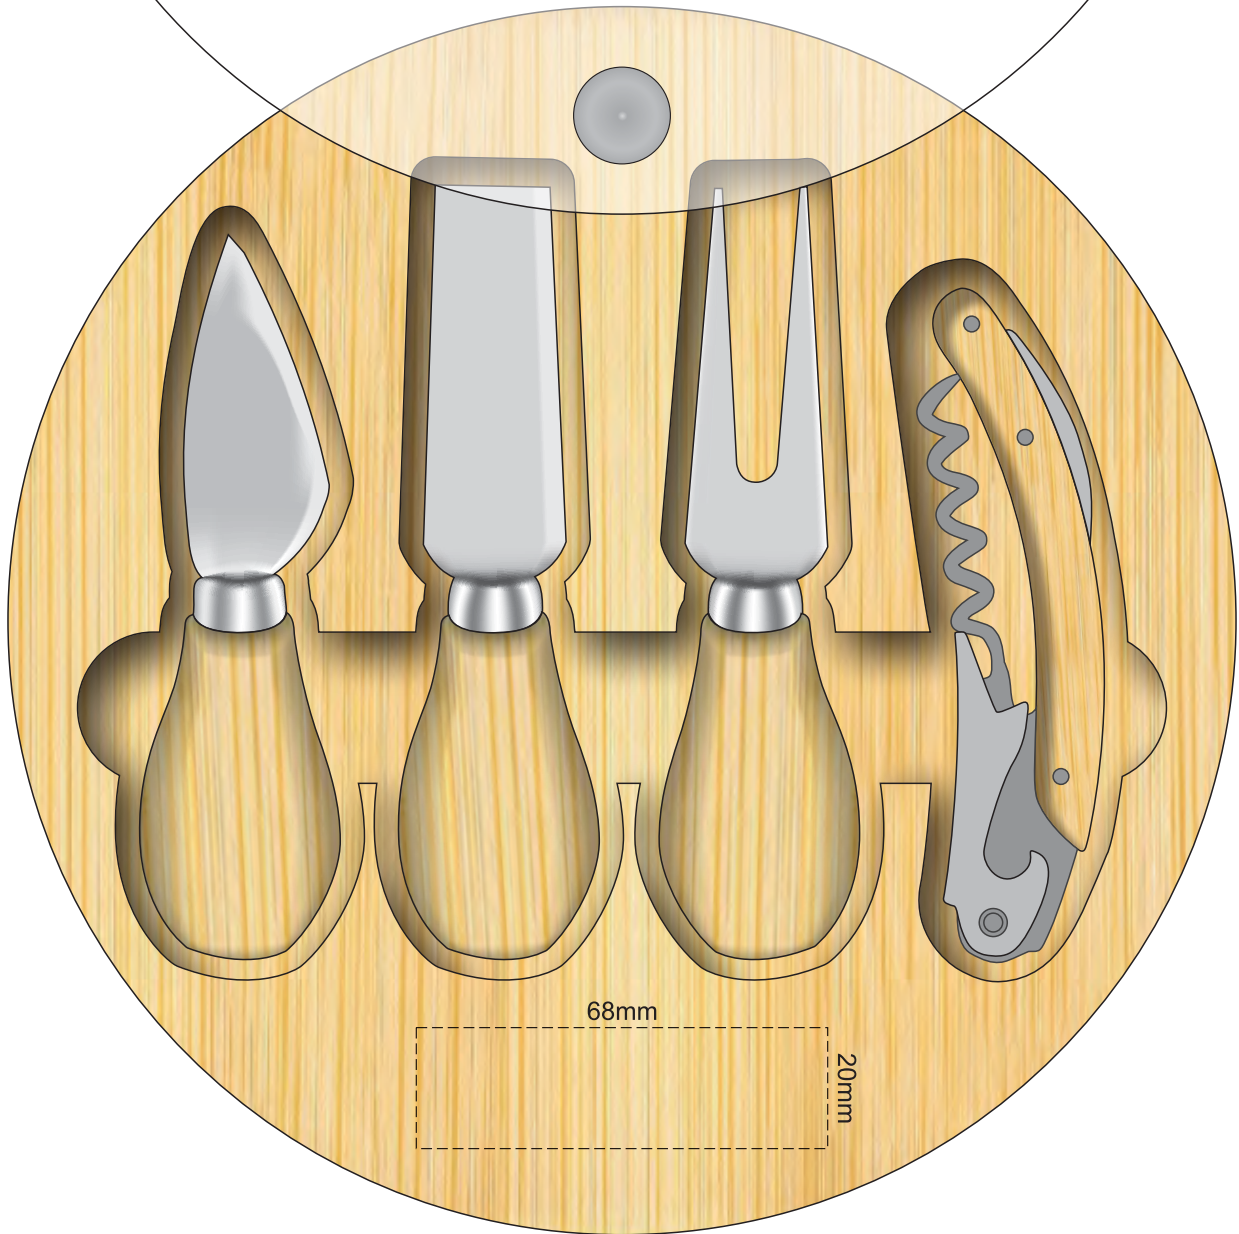

80% of Actual Size
Laser Engraving

ENGRAVING ON THE BOARD

This product is a natural material, please allow for variances in grain pattern and engraving colour.

Engraves to a Natural Etch