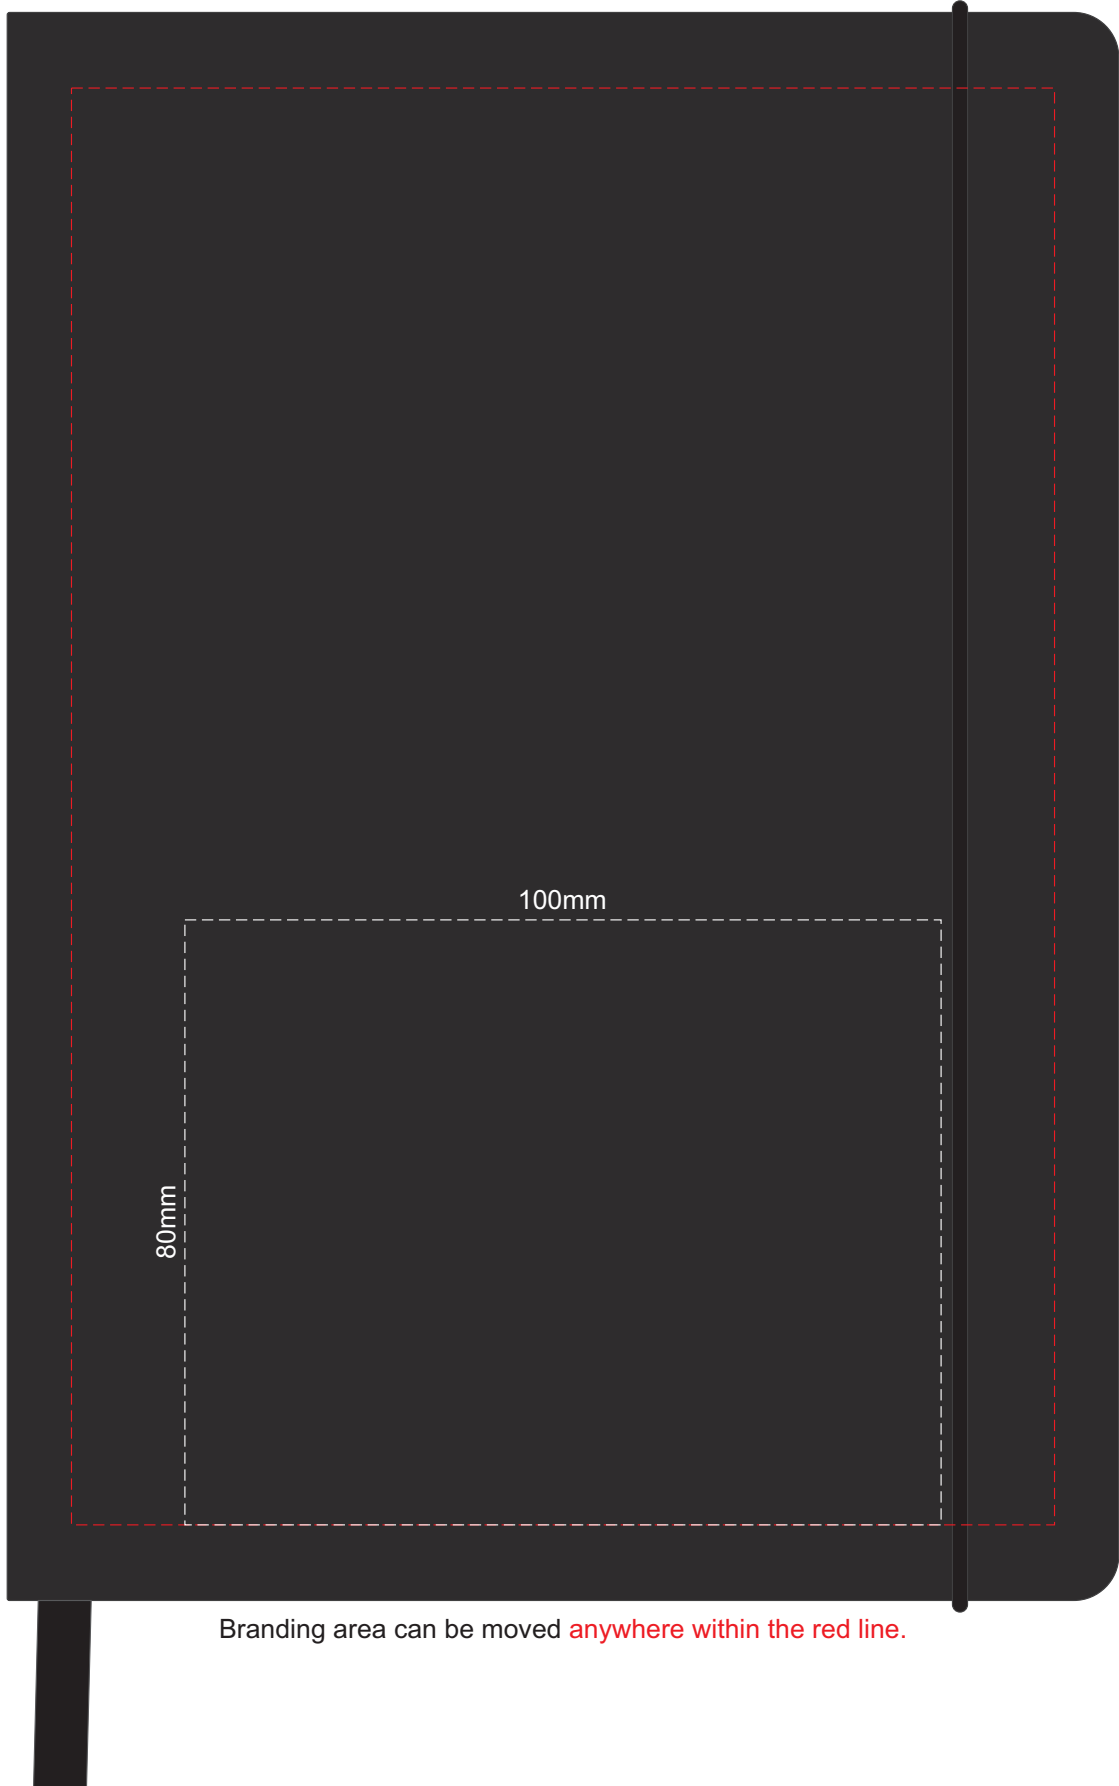

100% of Actual Size
Direct Digital Front Only

Branding area can be moved anywhere within the red line.

100% of Actual Size
Deboss Front

Print area 100mm x 80mm is moveable within the XL deboss area.