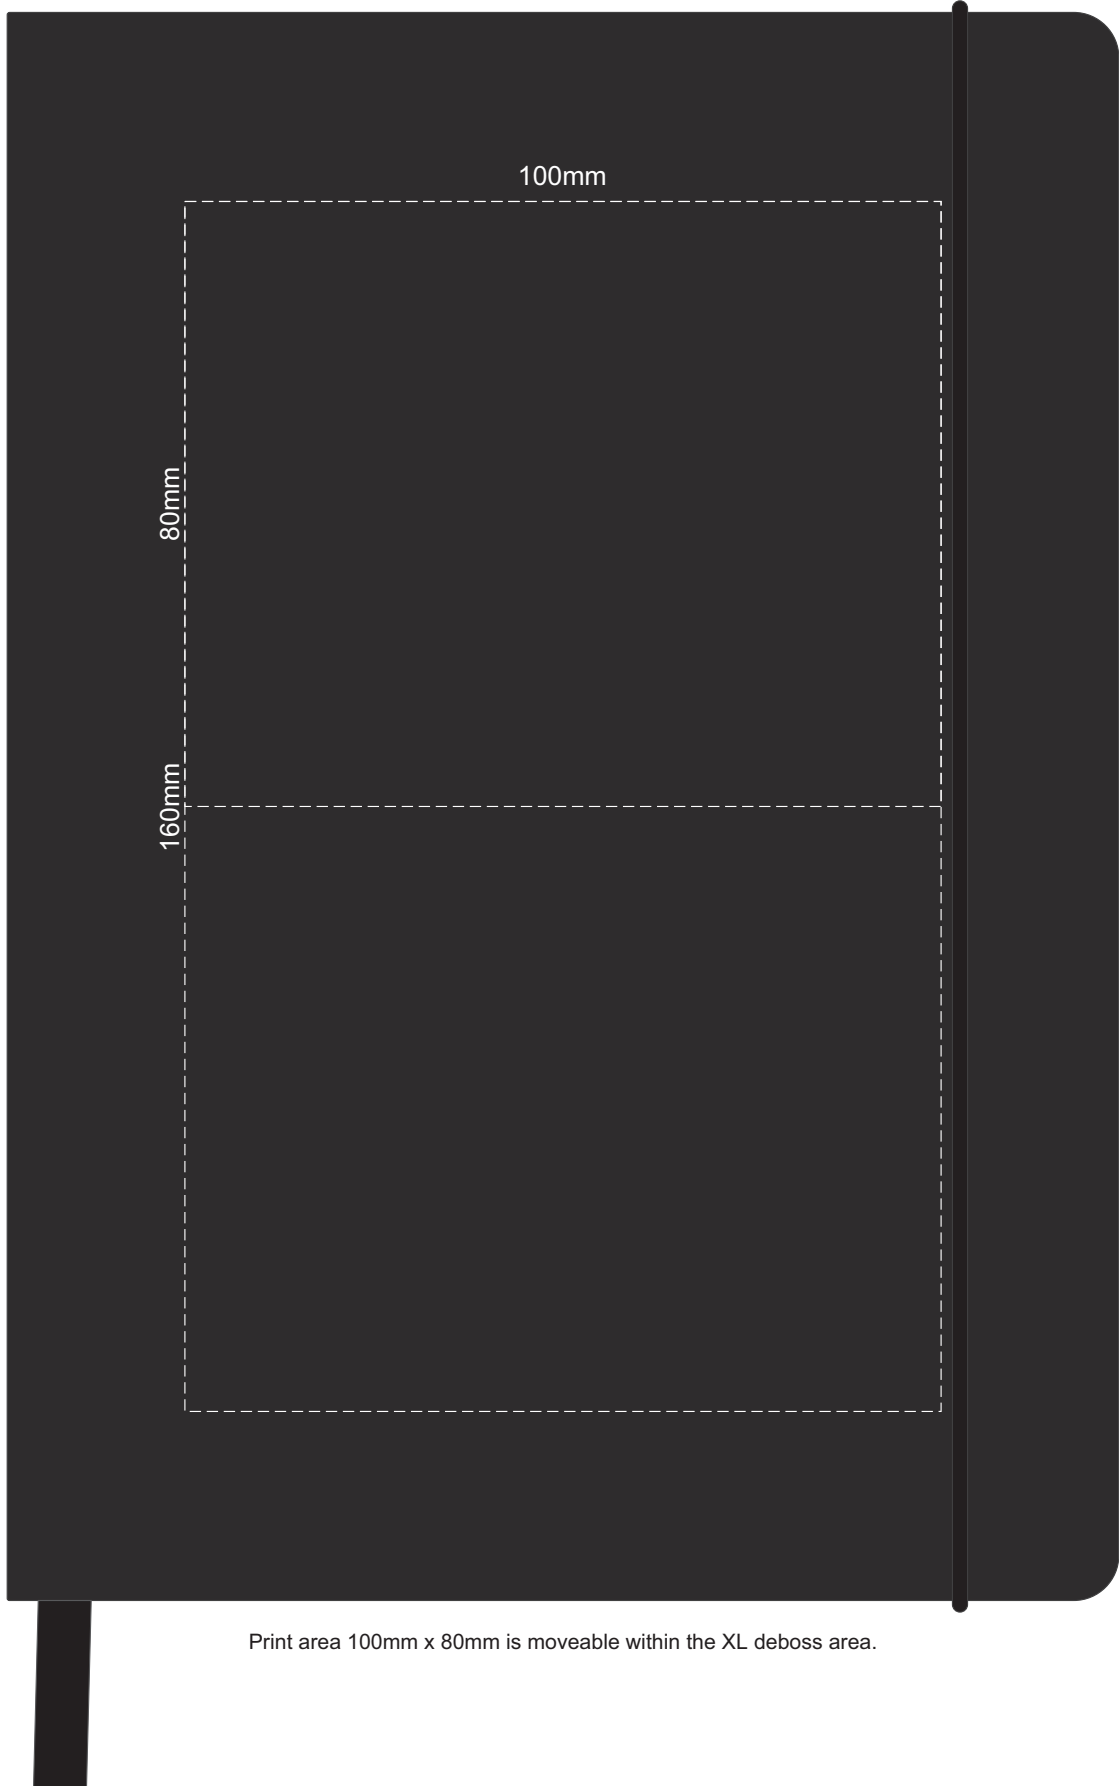

100% of Actual Size
Direct Digital Front Only

Branding area can be moved anywhere within the red line.

100% of Actual Size
Deboss Front

Print area 100mm x 80mm is moveable within the XL deboss area.