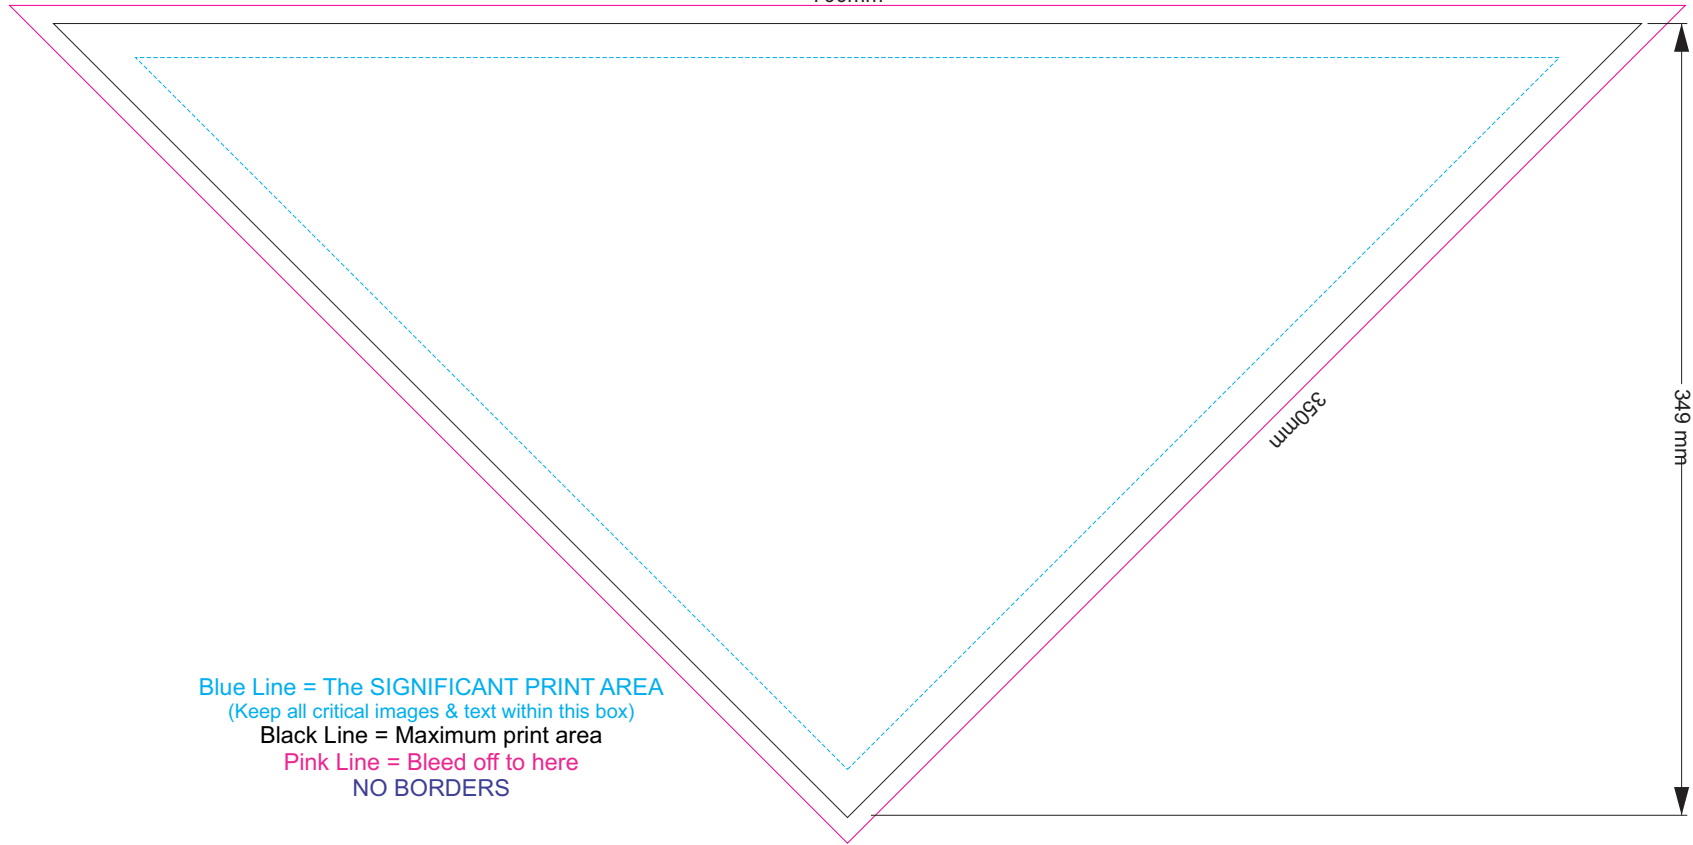

30% of Actual Size
Sublimation
700mm

Blue Line = The SIGNIFICANT PRINT AREA
(Keep all critical images & text within this box)
Black Line = Maximum print area
Pink Line = Bleed off to here
NO BORDERS