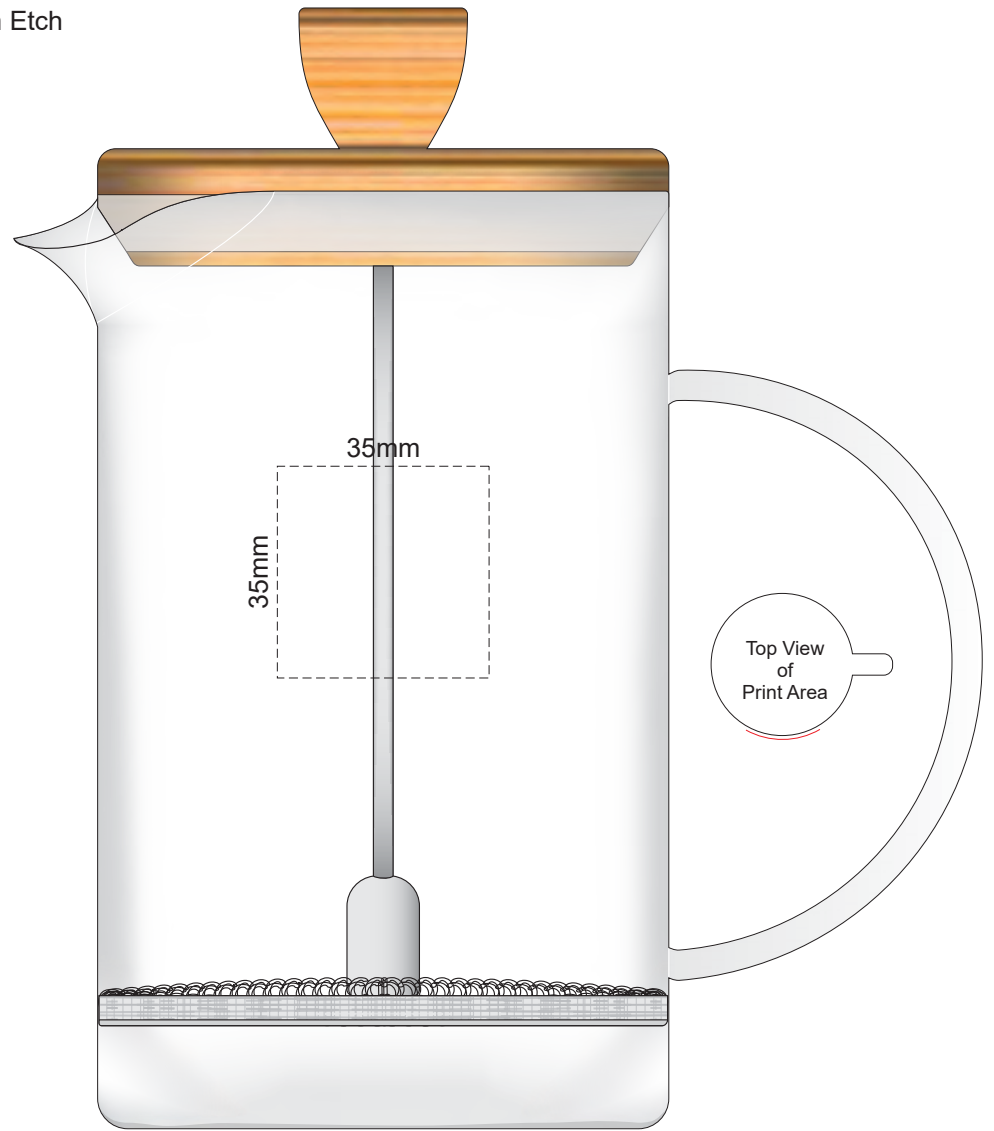

80% of Actual Size
Pad Print
Imitation Etch

SIDE 1

SIDE 2