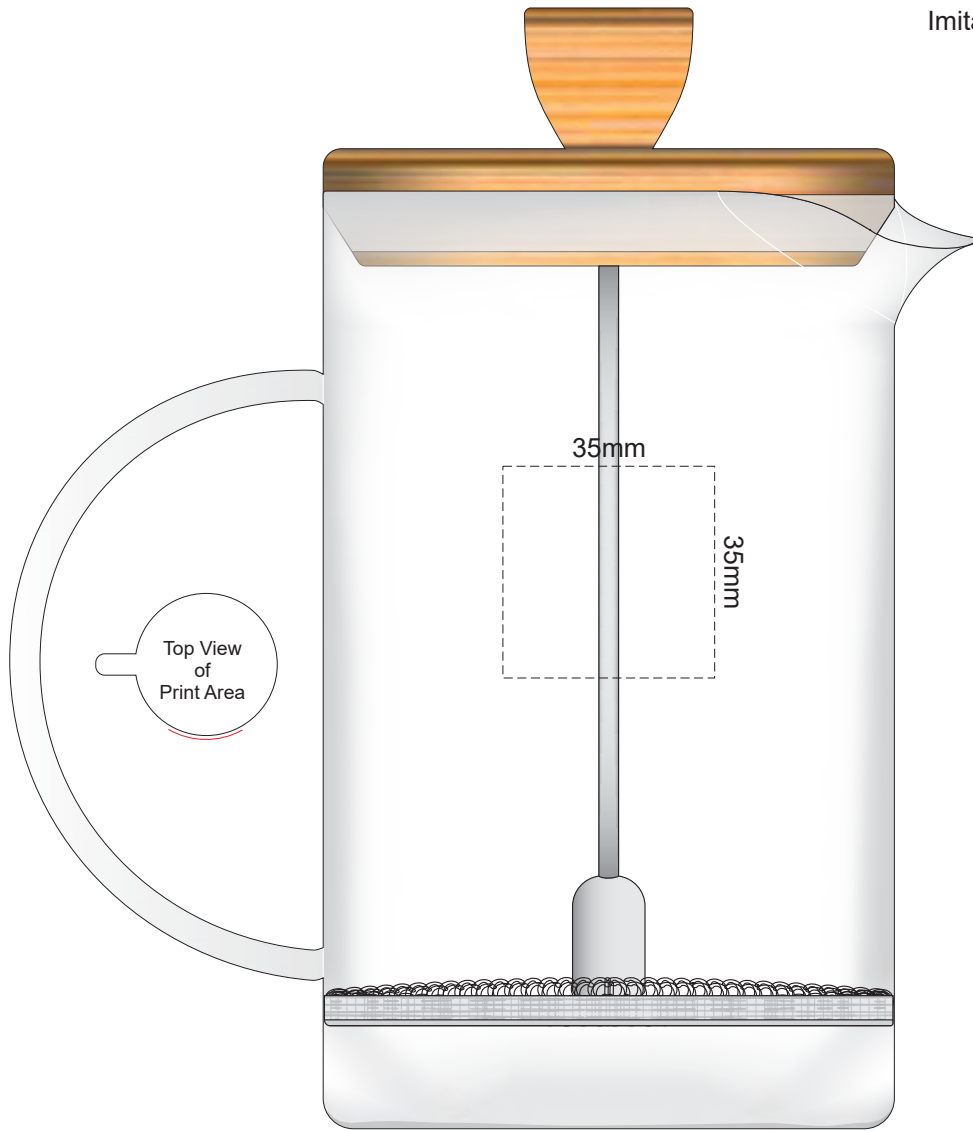

80% of Actual Size
Pad Print
Imitation Etch

SIDE 1

SIDE 2