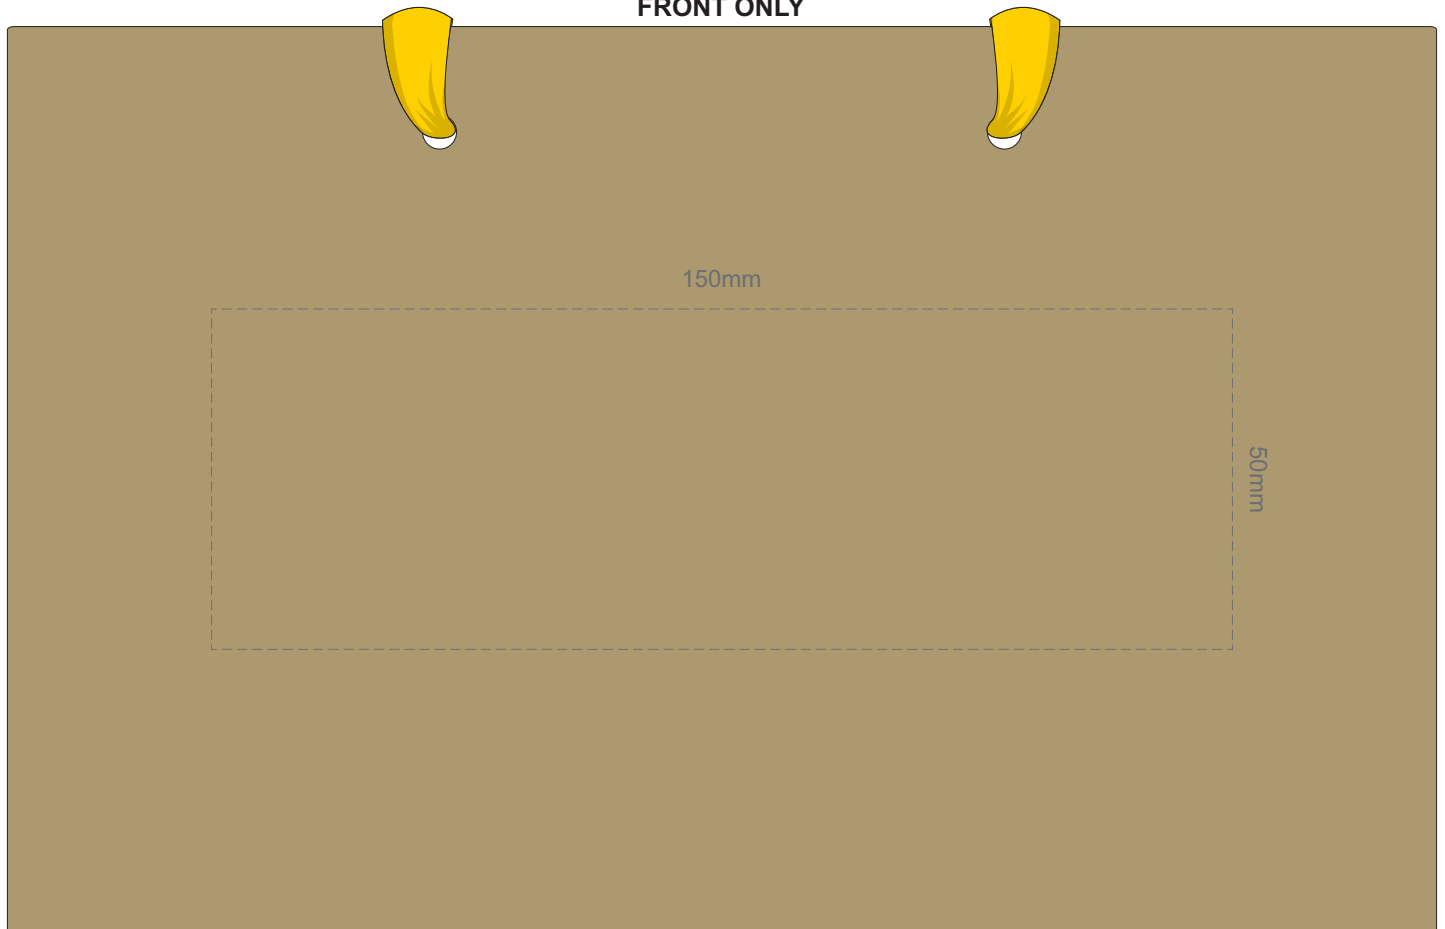

BAG

RIBBON

90% of Actual Size  
Screen Print (One Colour Only)  
**FRONT ONLY**

90% of Actual Size  
Digital Packaging Print  
**FRONT ONLY**

Digital Packaging Print is only available on white and natural products because it is a CMYK print, **no white print** is available. The material of this item is an uncoated print media, this means the ink will absorb into the material and the print will inherit the matt finish of the material creating a more natural vintage look with lower colour intensity.