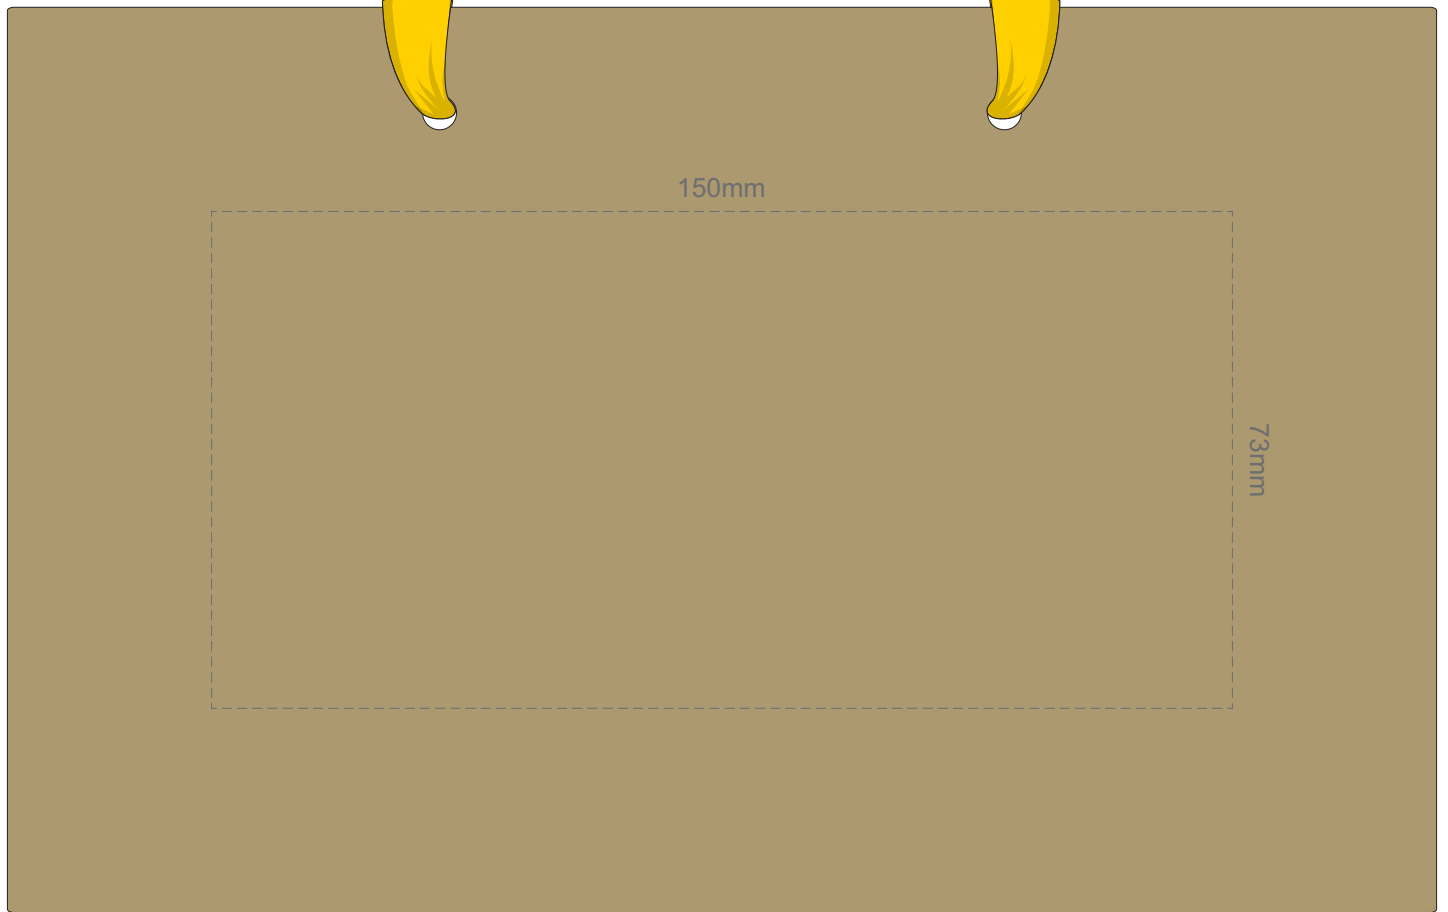

BAG

RIBBON

90% of Actual Size  
Screen Print (One Colour Only)  
**FRONT ONLY**

90% of Actual Size  
Digital Packaging Print  
**FRONT ONLY**

Digital Packaging Print is only available on white and natural products because it is a CMYK print, **no white print** is available. The material of this item is an uncoated print media, this means the ink will absorb into the material and the print will inherit the matt finish of the material creating a more natural vintage look with lower colour intensity.