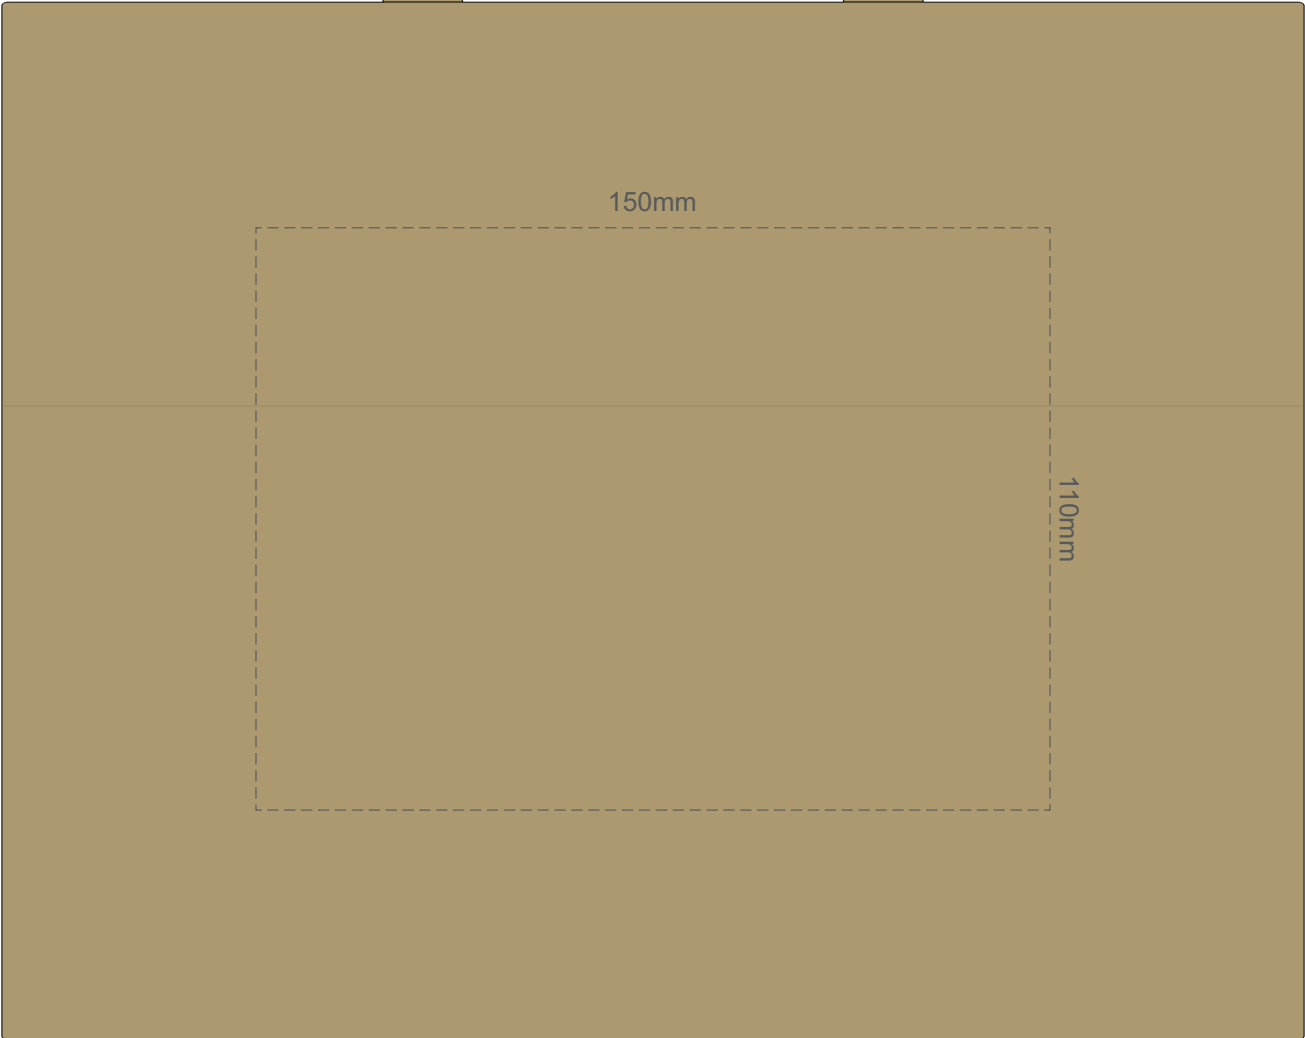

70% of Actual Size  
Screen Print (one colour)

**FRONT ONLY**

70% of Actual Size  
Digital Packaging Print

**FRONT ONLY**

Digital Packaging Print is only available on white and natural products because it is a CMYK print, **no white print** is available. The material of this item is an uncoated print media, this means the ink will absorb into the material and the print will inherit the matt finish of the material creating a more natural vintage look with lower colour intensity.