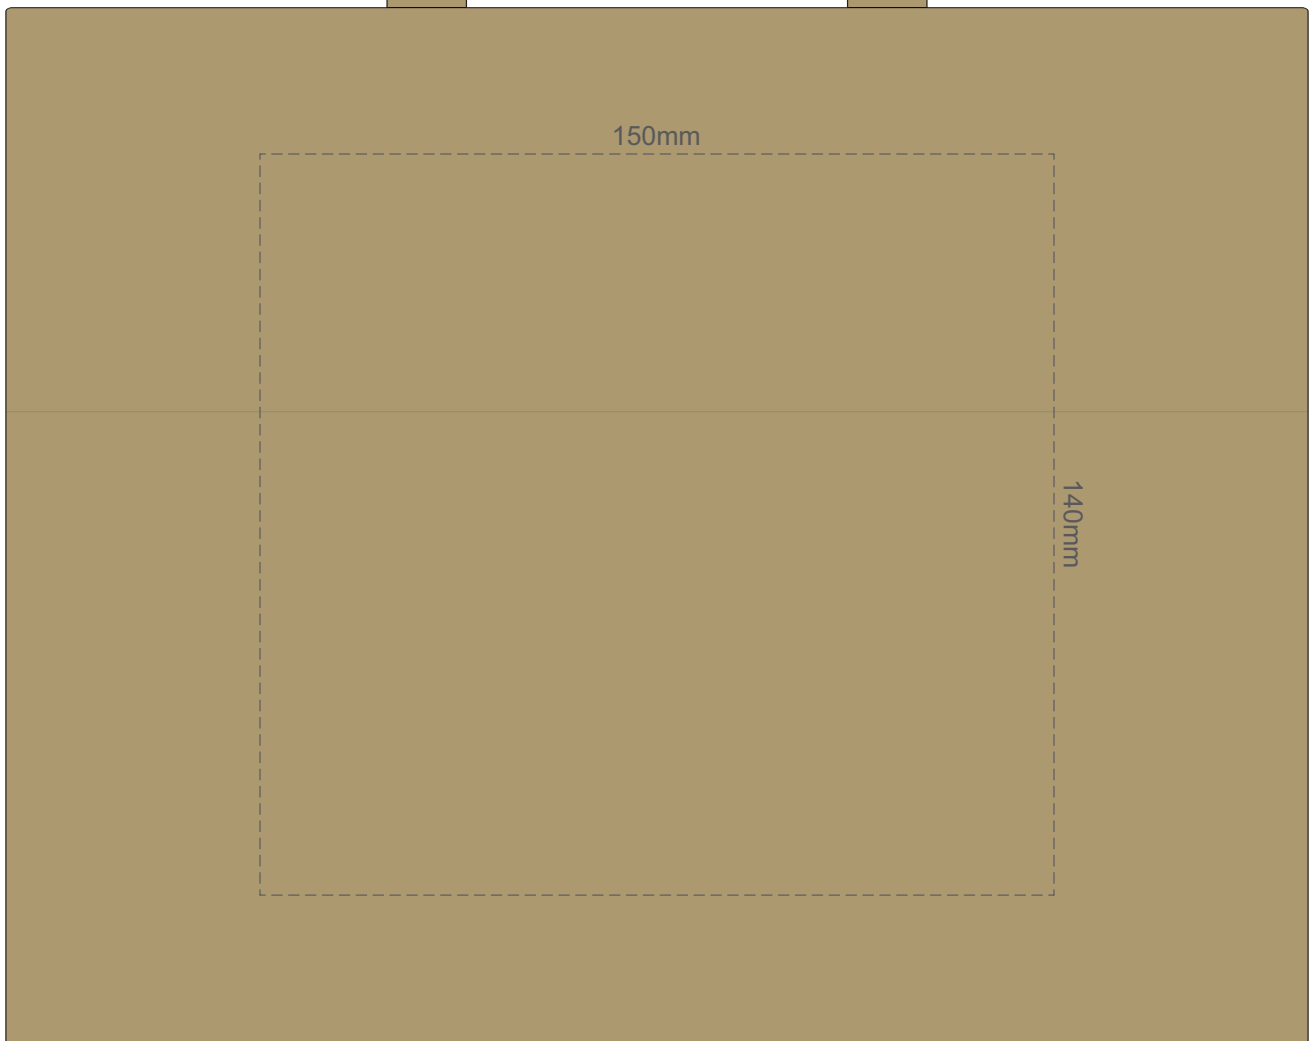

70% of Actual Size  
Screen Print (one colour)

**FRONT ONLY**

70% of Actual Size  
Digital Packaging Print

**FRONT ONLY**

Digital Packaging Print is only available on white and natural products because it is a CMYK print, **no white print** is available. The material of this item is an uncoated print media, this means the ink will absorb into the material and the print will inherit the matt finish of the material creating a more natural vintage look with lower colour intensity.