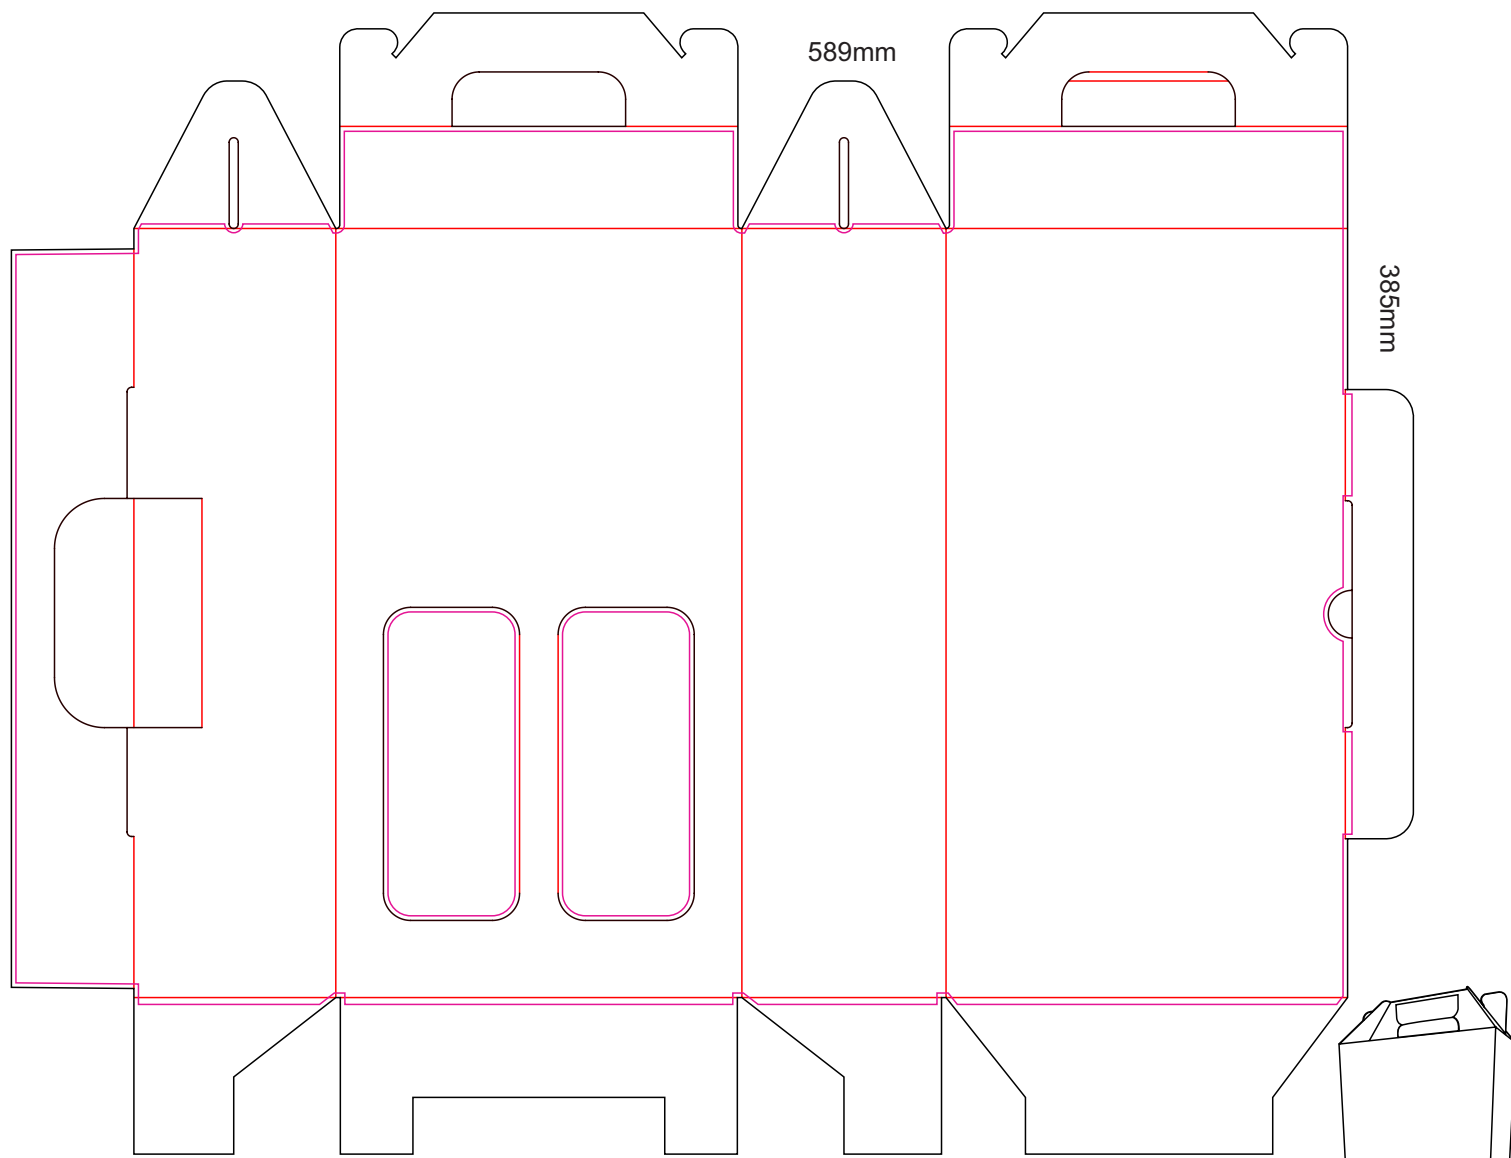

30% of Actual Size
Digital Packaging Print

Digital Packaging Print is only available on white and natural products because it is a CMYK print, **no white print** is available. The material of this item is an uncoated print media, this means the ink will absorb into the material and the print will inherit the matt finish of the material creating a more natural vintage look with lower colour intensity.

Black Lines - Cut Marks or Edges

Red Line - Fold Marks

Pink Line = Bleed off to here

There will be no bleed on the leading edge