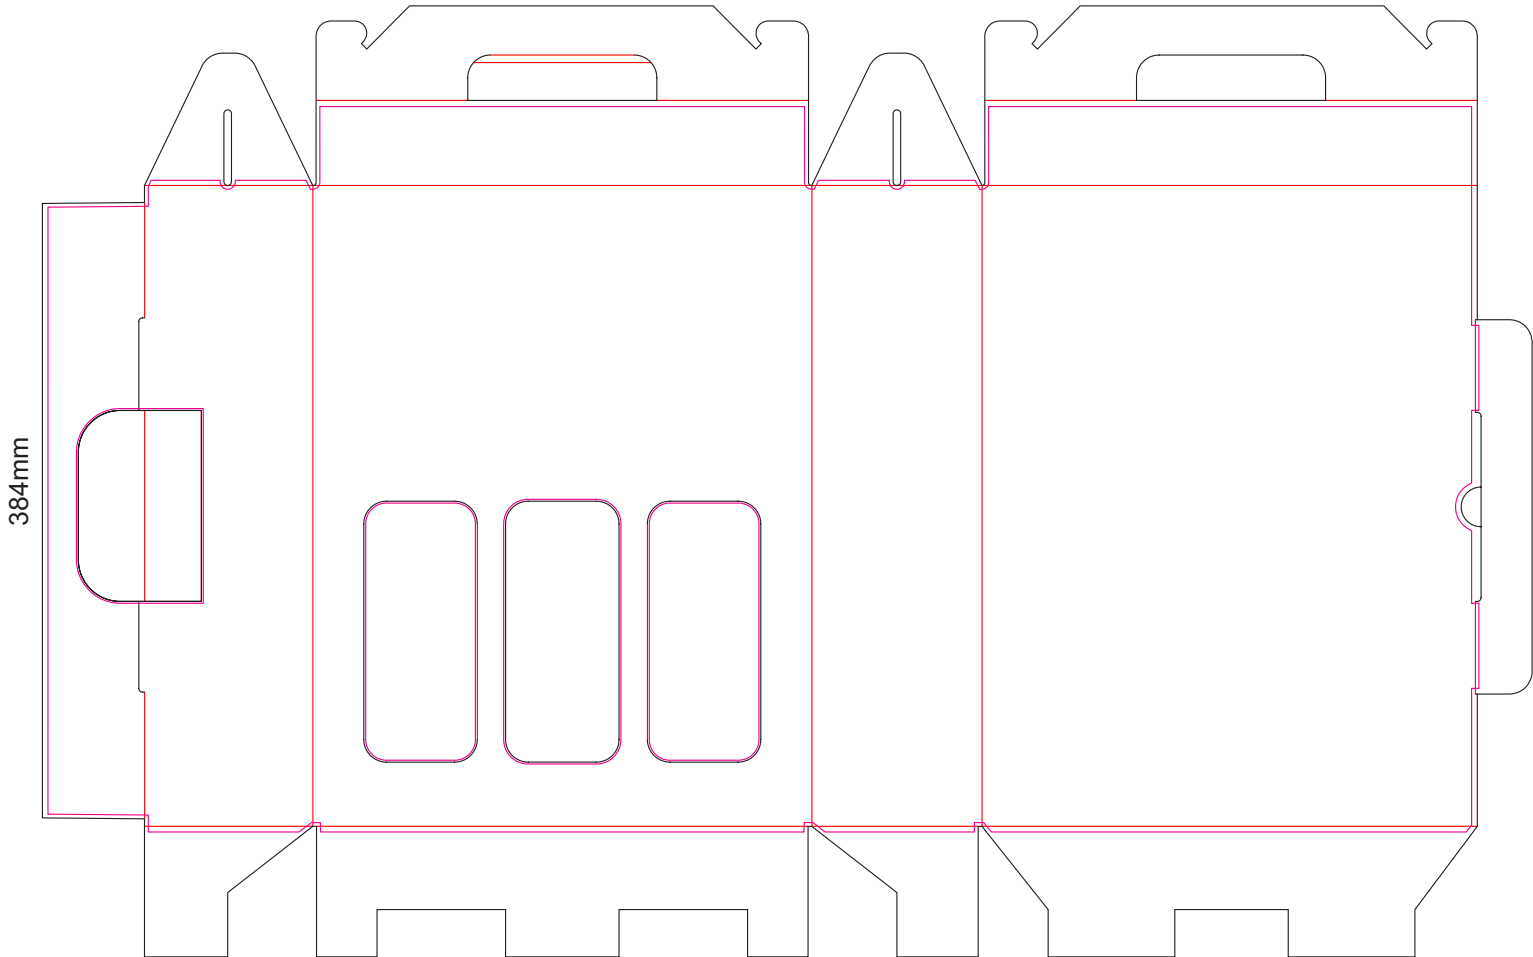

25% of Actual Size  
Digital Packaging Print

Digital Packaging Print is only available on white and natural products because it is a CMYK print, **no white print** is available. The material of this item is an uncoated print media, this means the ink will absorb into the material and the print will inherit the matt finish of the material creating a more natural vintage look with lower colour intensity.

**Black Lines - Cut Marks or Edges**  
**Red Line - Fold Marks**  
**Pink Line = Bleed off to here**  
There will be no bleed on the leading edge