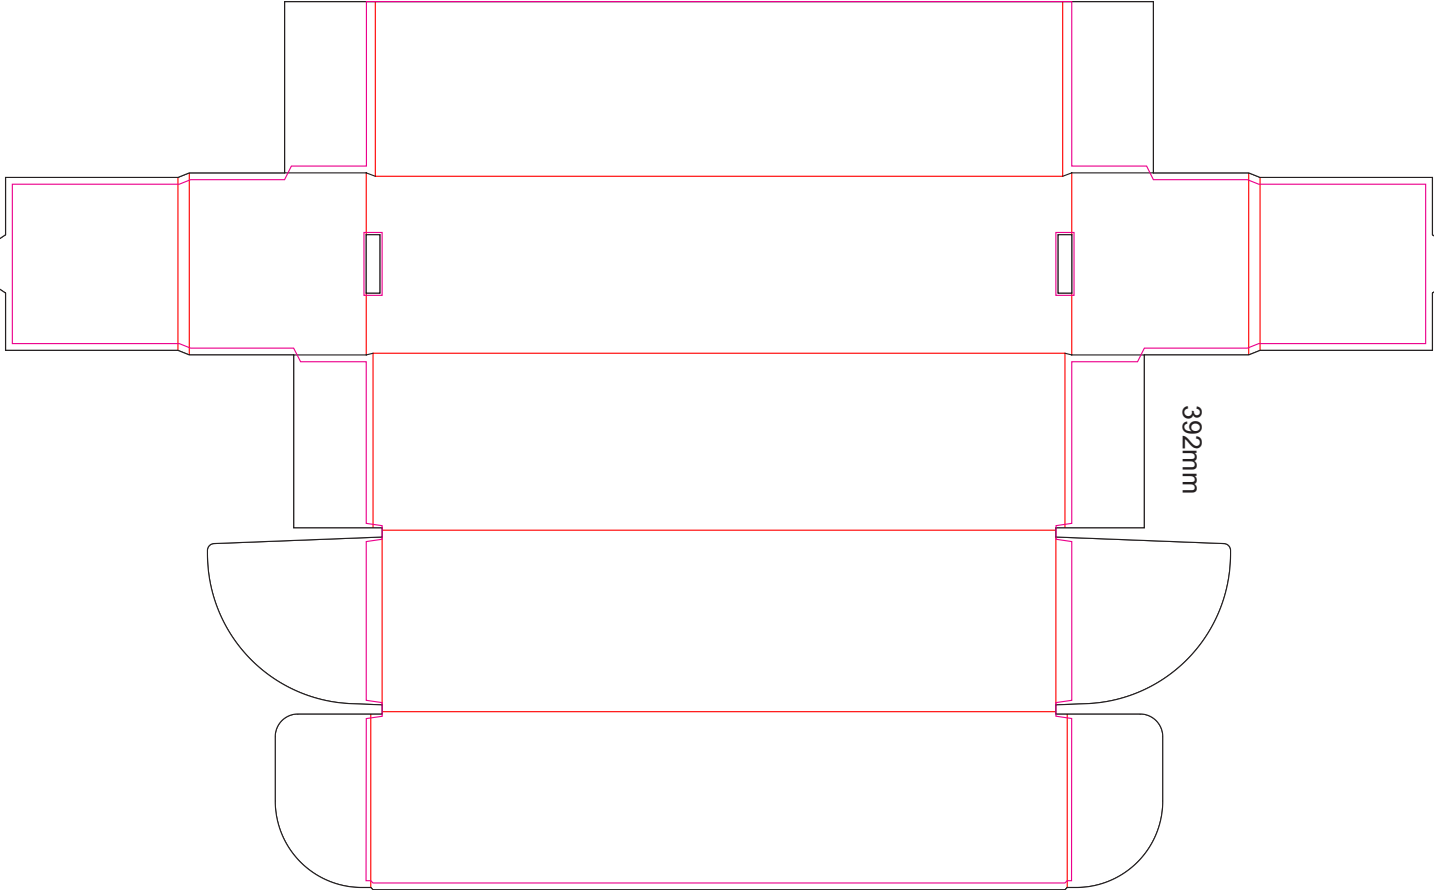

30% of Actual Size
Digital Packaging Print

635mm

392mm

SIDE 1 - OUTSIDE
Black Lines - Cut Marks or Edges
Red Line - Fold Marks
Pink Line = Bleed off to here
There will be no bleed on the leading edge

Digital Packaging Print is only available on white and natural products because it is a CMYK print, **no white print** is available. The material of this item is an uncoated print media, this means the ink will absorb into the material and the print will inherit the matt finish of the material creating a more natural vintage look with lower colour intensity.

30% of Actual Size
Digital Packaging Print

635mm

392mm

SIDE 2 - INSIDE
Black Lines - Cut Marks or Edges
Red Line - Fold Marks
Pink Line = Bleed off to here
There will be no bleed on the leading edge

Digital Packaging Print is only available on white and natural products because it is a CMYK print, **no white print** is available. The material of this item is an uncoated print media, this means the ink will absorb into the material and the print will inherit the matt finish of the material creating a more natural vintage look with lower colour intensity.