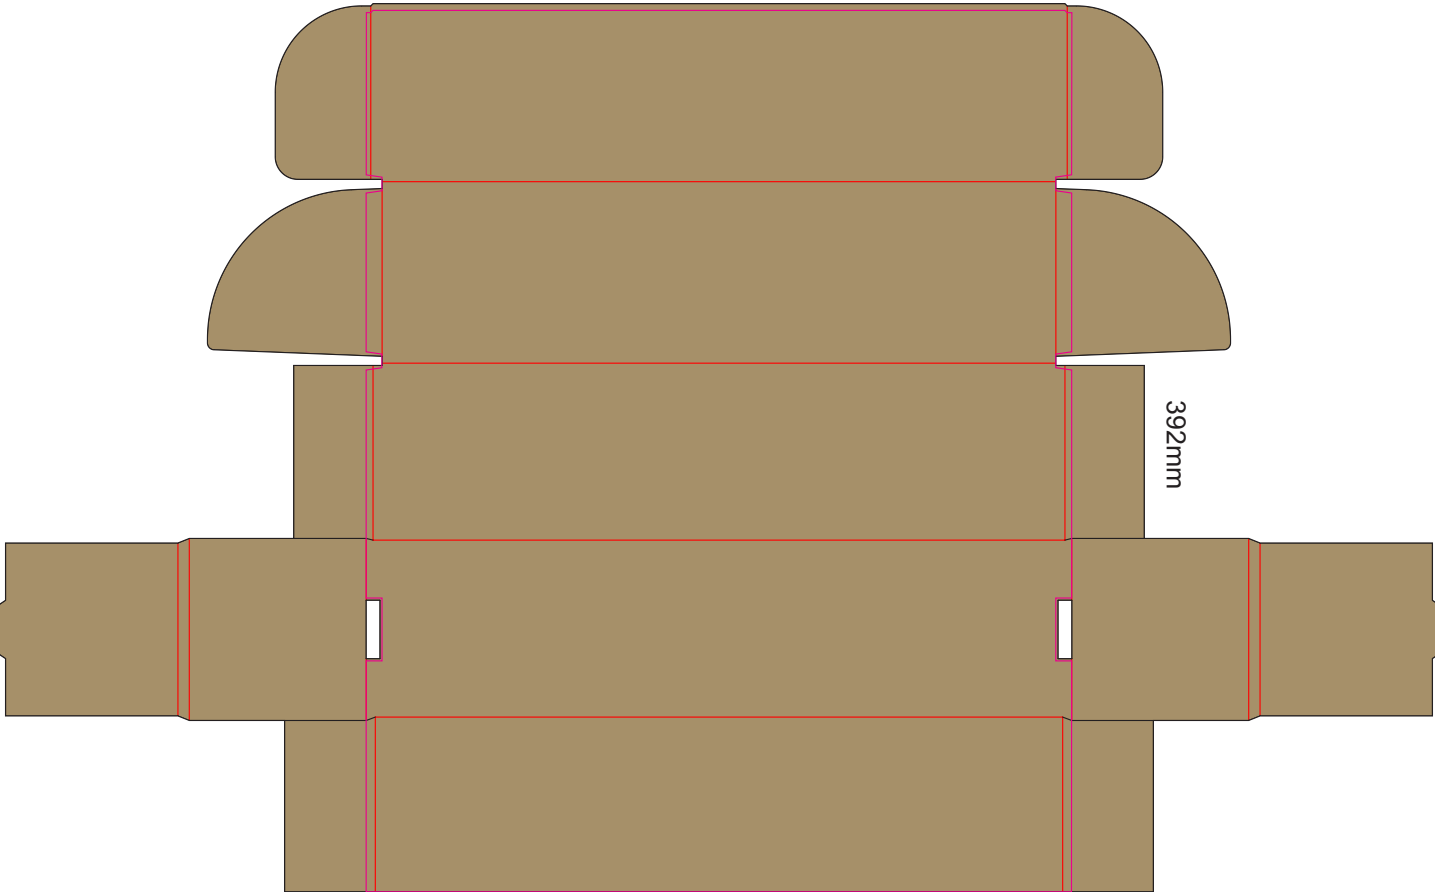

30% of Actual Size
Digital Packaging Print

635mm

392mm

SIDE 1 - OUTSIDE
Black Lines - Cut Marks or Edges
Red Line - Fold Marks
Pink Line = Bleed off to here
There will be no bleed on the leading edge

Digital Packaging Print is only available on white and natural products because it is a CMYK print, **no white print** is available. The material of this item is an uncoated print media, this means the ink will absorb into the material and the print will inherit the matt finish of the material creating a more natural vintage look with lower colour intensity.

30% of Actual Size
Digital Packaging Print

635mm

392mm

SIDE 2 - INSIDE
Black Lines - Cut Marks or Edges
Red Line - Fold Marks
Pink Line = Bleed off to here
There will be no bleed on the leading edge

Digital Packaging Print is only available on white and natural products because it is a CMYK print, **no white print** is available. The material of this item is an uncoated print media, this means the ink will absorb into the material and the print will inherit the matt finish of the material creating a more natural vintage look with lower colour intensity.