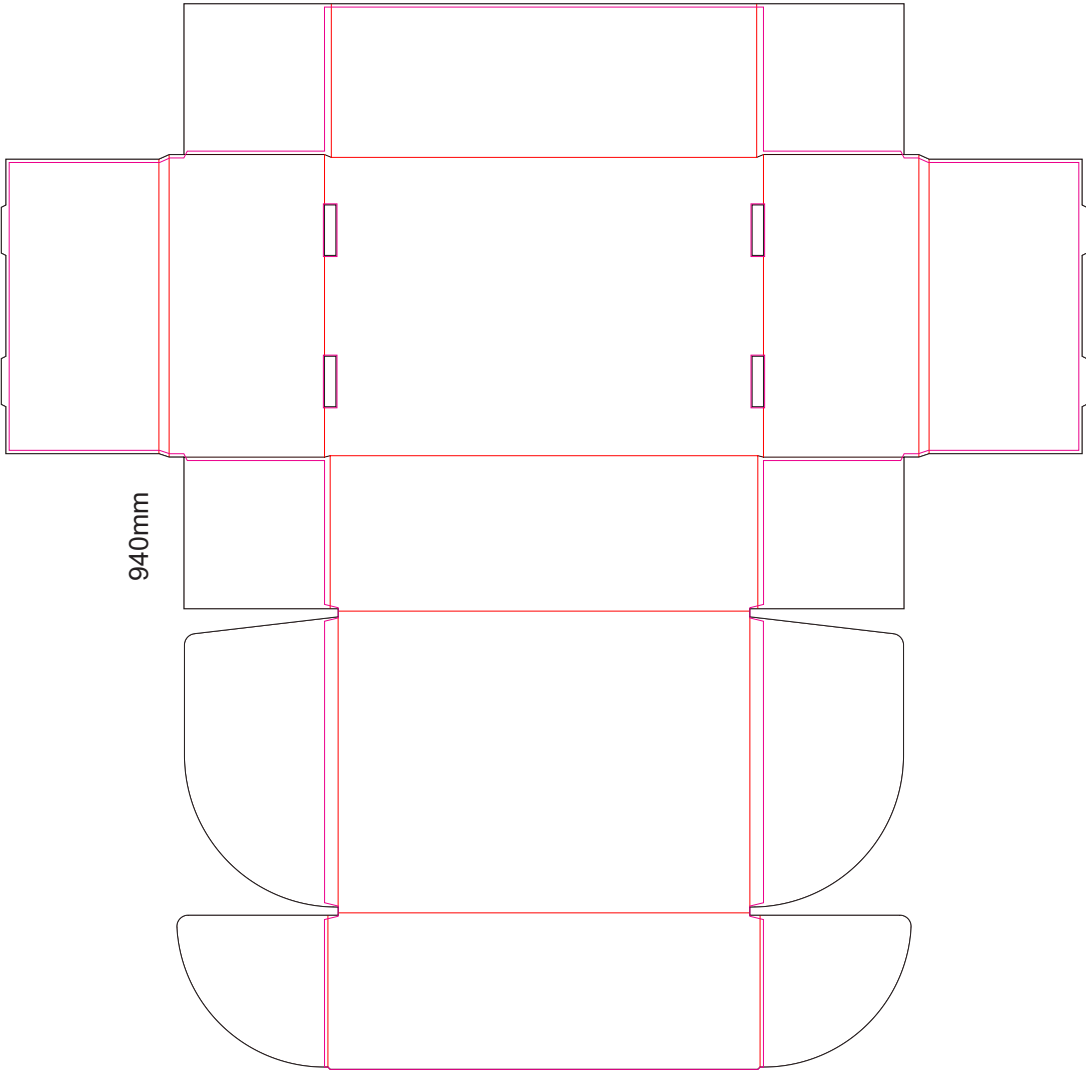

15% of Actual Size  
Digital Packaging Print  
957mm

SIDE 1 - OUTSIDE  
Black Lines - Cut Marks or Edges  
Red Line - Fold Marks  
Pink Line = Bleed off to here  
There will be no bleed on the leading edge

INSIDE	OUTSIDE

15% of Actual Size  
 Digital Packaging Print  
 957mm

SIDE 2 - INSIDE

Black Lines - Cut Marks or Edges

Red Line - Fold Marks

Pink Line = Bleed off to here

There will be no bleed on the leading edge