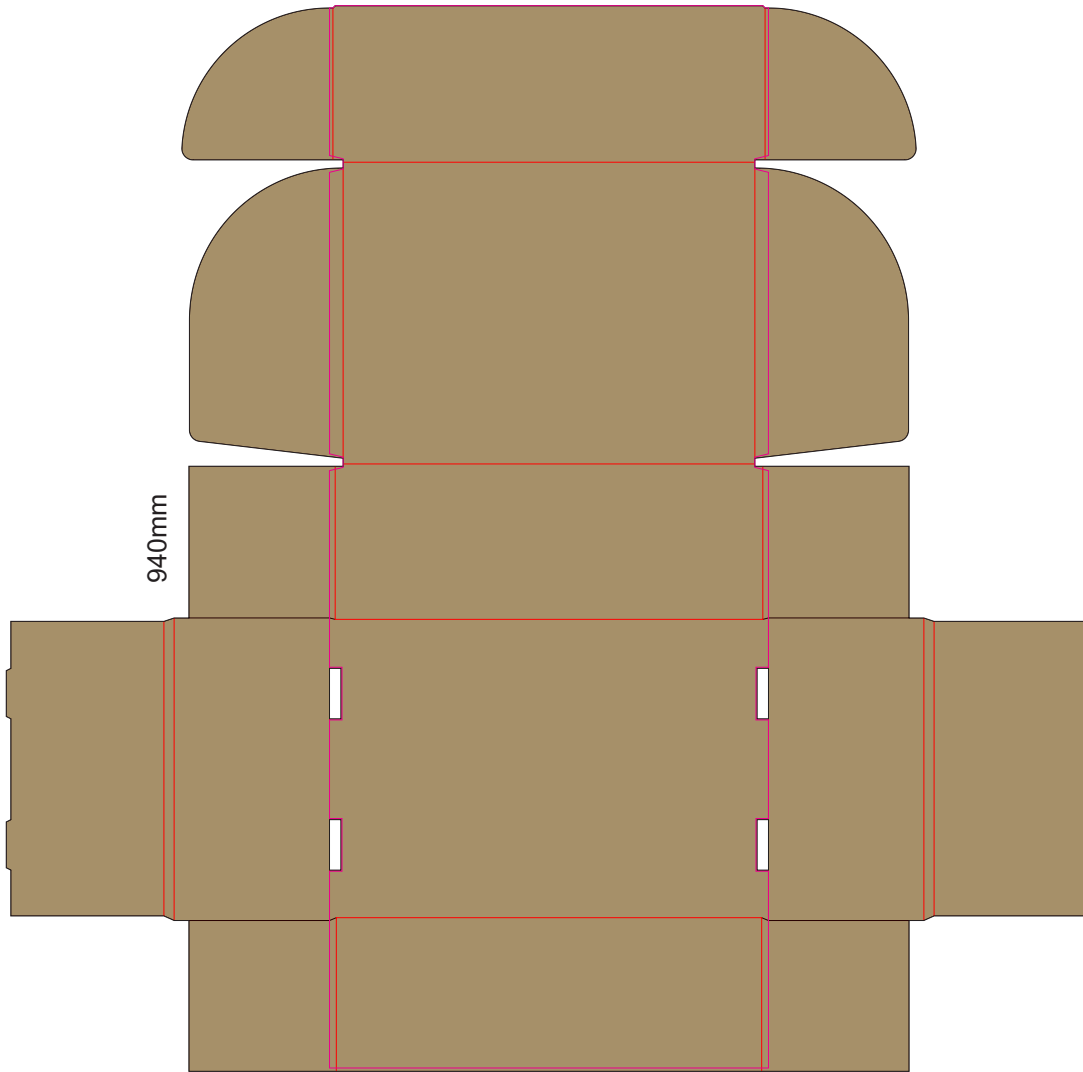

15% of Actual Size  
Digital Packaging Print  
957mm

SIDE 1 - OUTSIDE  
Black Lines - Cut Marks or Edges  
Red Line - Fold Marks  
Pink Line = Bleed off to here  
There will be no bleed on the leading edge

Digital Packaging Print is only available on white and natural products because it is a CMYK print, **no white print** is available. The material of this item is an uncoated print media, this means the ink will absorb into the material and the print will inherit the matt finish of the material creating a more natural vintage look with lower colour intensity.

INSIDE	OUTSIDE

15% of Actual Size  
 Digital Packaging Print  
 957mm

SIDE 2 - INSIDE

Black Lines - Cut Marks or Edges

Red Line - Fold Marks

Pink Line = Bleed off to here

There will be no bleed on the leading edge