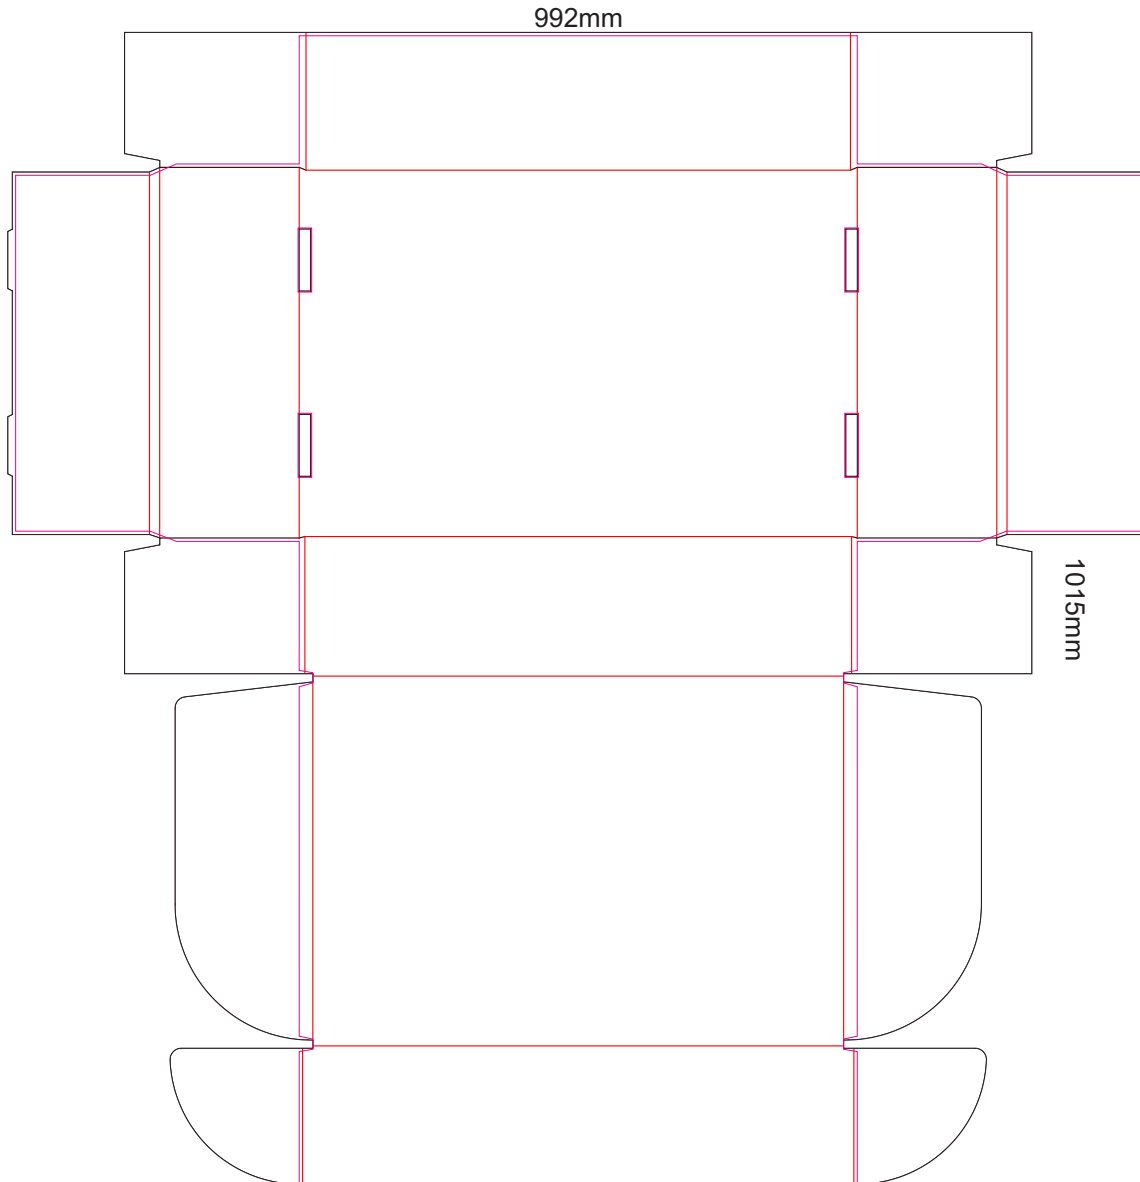

15% of Actual Size  
Digital Packaging Print

Digital Packaging Print is only available on white and natural products because it is a CMYK print, **no white print** is available. The material of this item is an uncoated print media, this means the ink will absorb into the material and the print will inherit the matt finish of the material creating a more natural vintage look with lower colour intensity.

SIDE 1 - OUTSIDE

Black Lines - Cut Marks or Edges

Red Line - Fold Marks

Pink Line = Bleed off to here

There will be no bleed on the leading edge

INSIDE	OUTSIDE

15% of Actual Size  
 Digital Packaging Print  
 992mm

SIDE 2 - INSIDE  
 Black Lines - Cut Marks or Edges  
 Pink Line = Bleed off to here  
 There will be no bleed on the leading edge