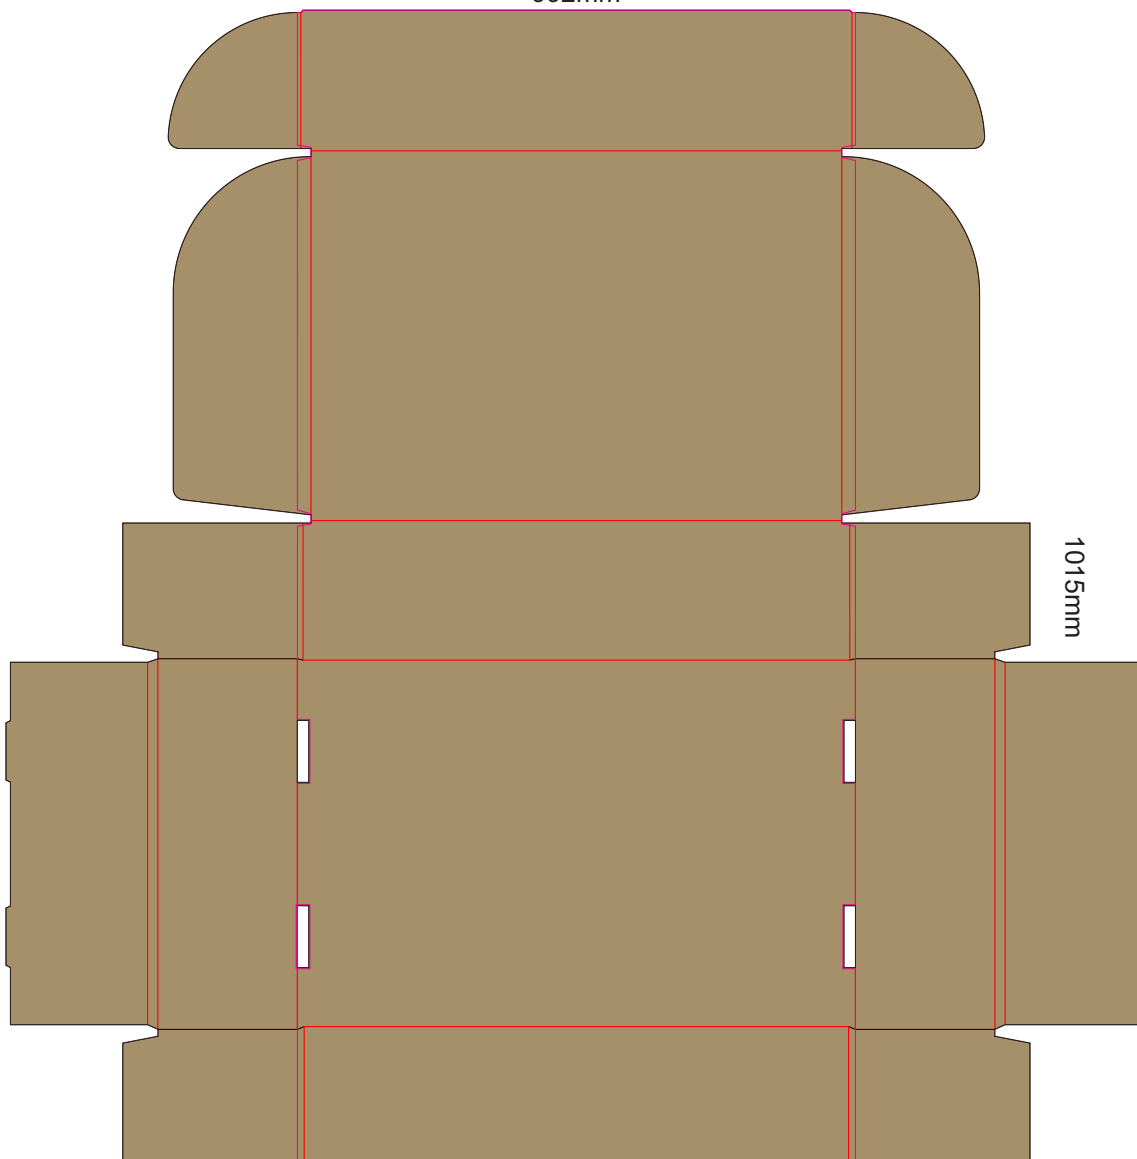

SIDE 1 - OUTSIDE

Black Lines - Cut Marks or Edges

Red Line - Fold Marks

Pink Line = Bleed off to here

There will be no bleed on the leading edge

INSIDE	OUTSIDE

15% of Actual Size  
 Digital Packaging Print  
 992mm

SIDE 2 - INSIDE  
 Black Lines - Cut Marks or Edges  
 Pink Line = Bleed off to here  
 There will be no bleed on the leading edge