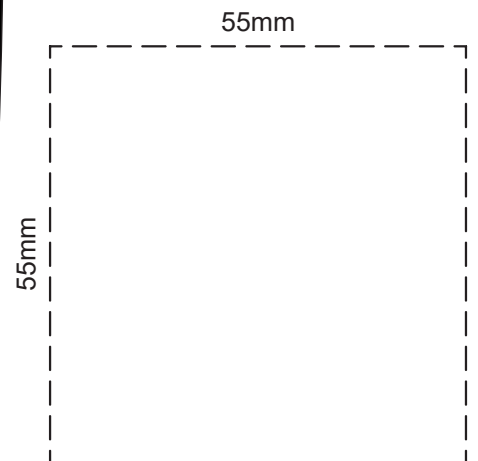

30% of Actual Size  
Pad Print

100% of Actual Size  
Pad Print

Branding area can be moved **anywhere within the red line.**

Please be aware the artwork will be significantly affected by the texture of the bag.  
Fine detailing, small text will be lost in the texture of the bag and may not be legible.