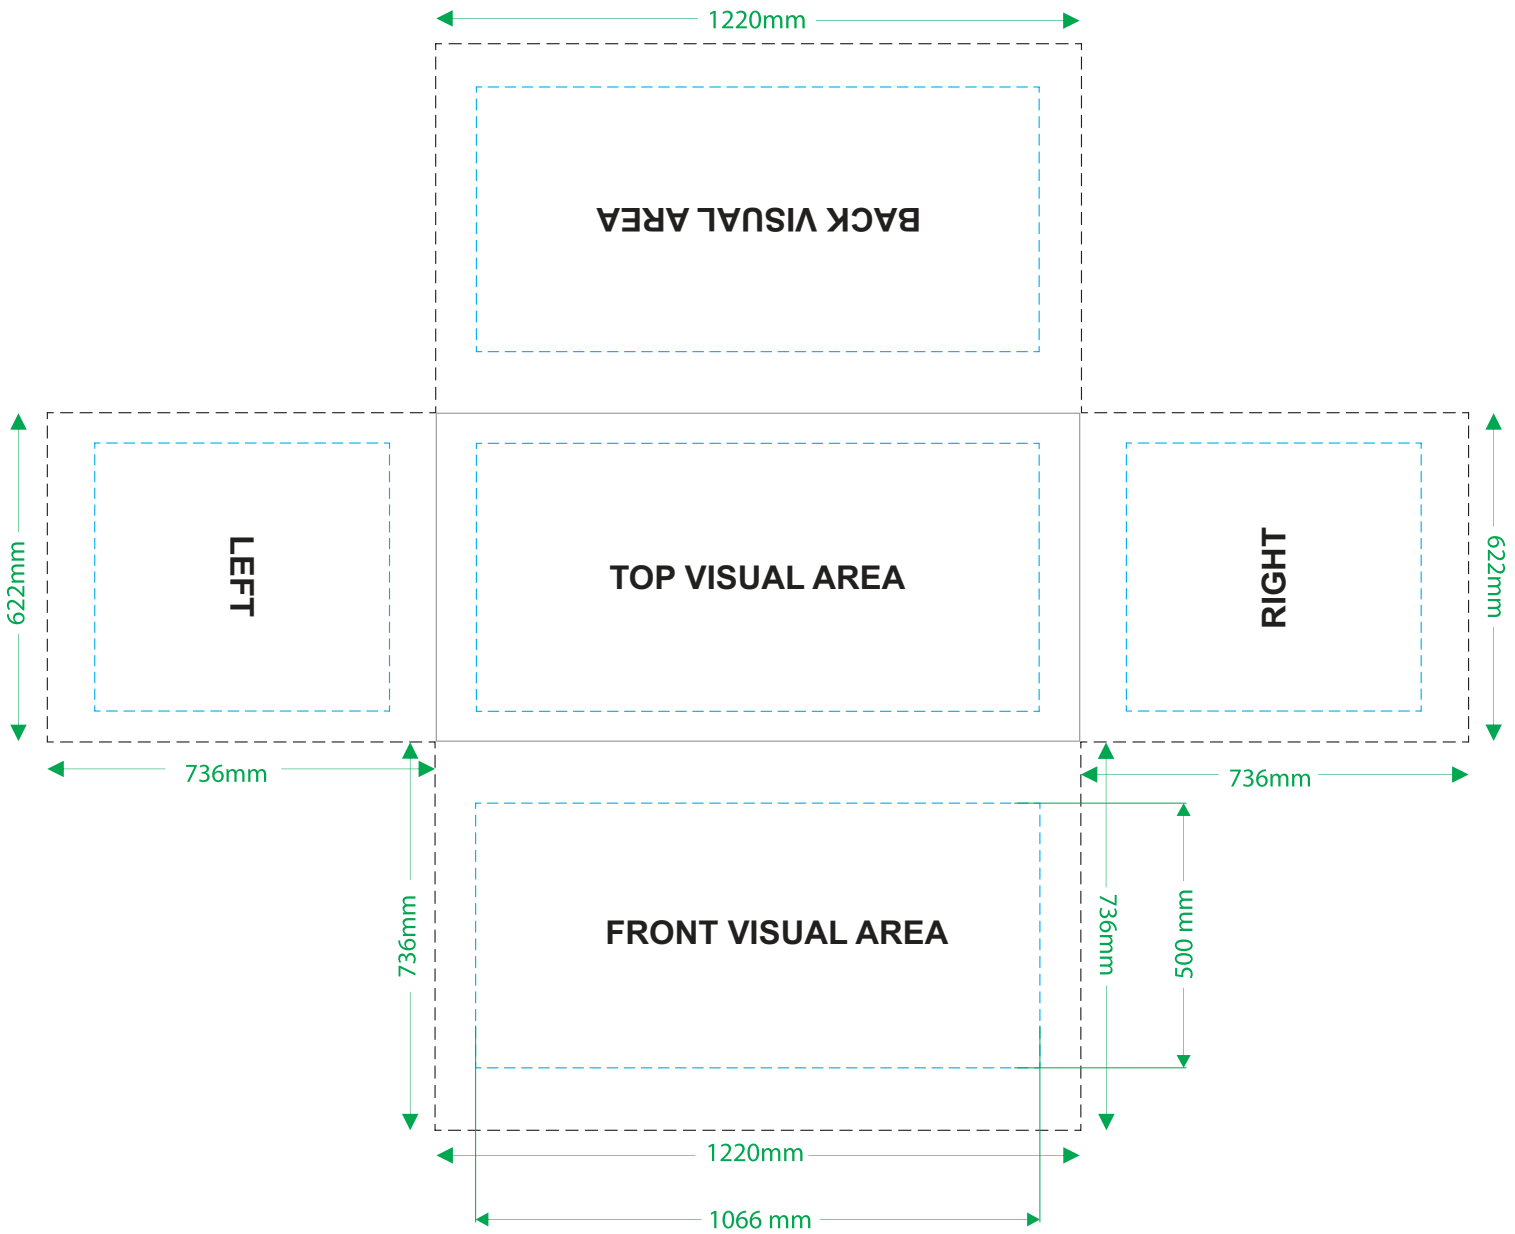

7% of Actual Size
Sublimation

4ft - 4 Sided Fitted Table Throw

Blue Line = The SIGNIFICANT PRINT AREA
(Keep all critical images & text within this box)
Black Line = Maximum print area