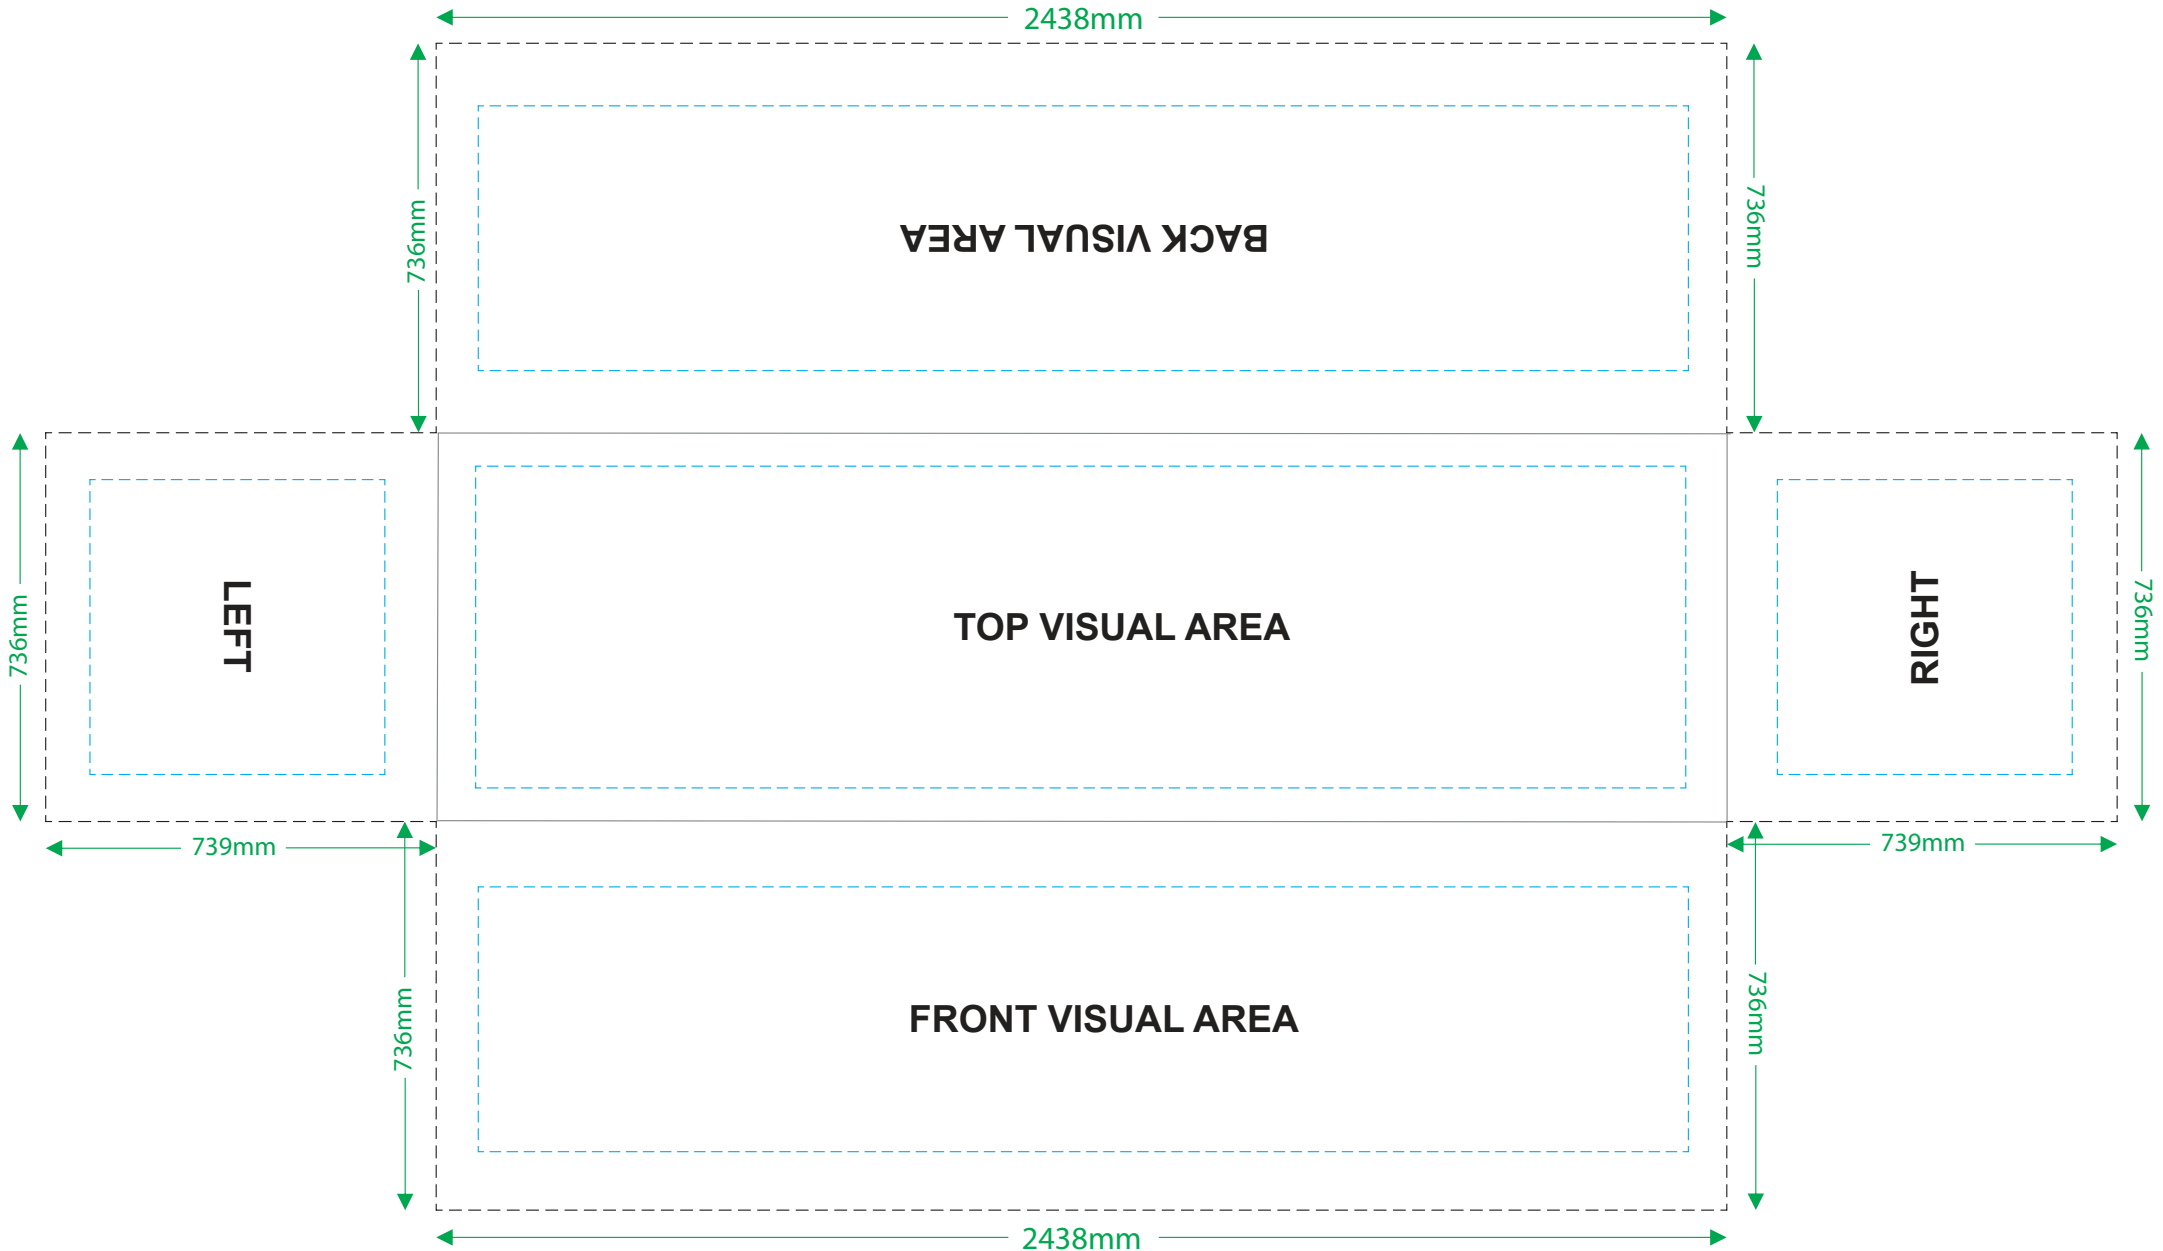

7% of Actual Size
Sublimation

8ft - 4 Sided Fitted Table Throw

Blue Line = The SIGNIFICANT PRINT AREA
(Keep all critical images & text within this box)
Black Line = Maximum print area