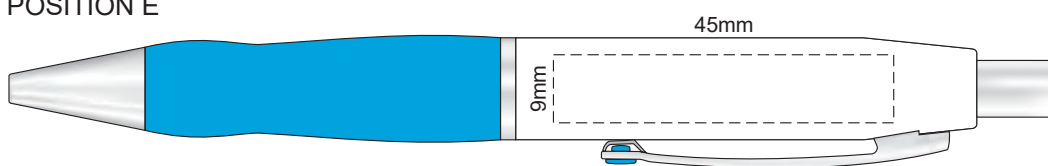

100% of Actual Size
Screen Print

POSITION A

100% of Actual Size
Pad Print

POSITION D

POSITION E

100% of Actual Size
Laser Engraving

POSITION D

POSITION E

Engraves to Brass Colour