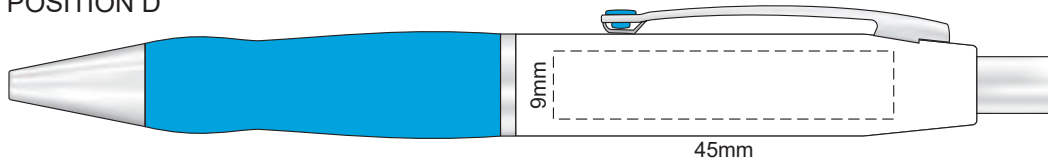

100% of Actual Size
Screen Print

POSITION A

100% of Actual Size
Pad Print

POSITION D

POSITION E

100% of Actual Size
Laser Engraving

POSITION D

POSITION E

Engraves to Brass Colour