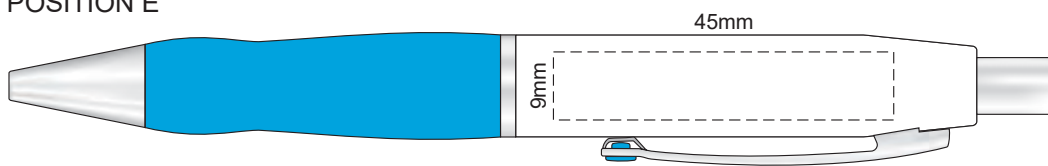

100% of Actual Size
Screen Print

POSITION A

100% of Actual Size
Pad Print

POSITION D

POSITION E

100% of Actual Size
Laser Engraving

POSITION D

POSITION E

Engraves to Brass Colour