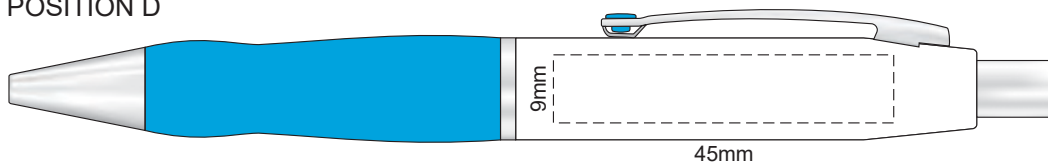

100% of Actual Size
Screen Print

POSITION A

100% of Actual Size
Pad Print

POSITION D

POSITION E

100% of Actual Size
Laser Engraving

POSITION D

POSITION E

Engraves to Brass Colour