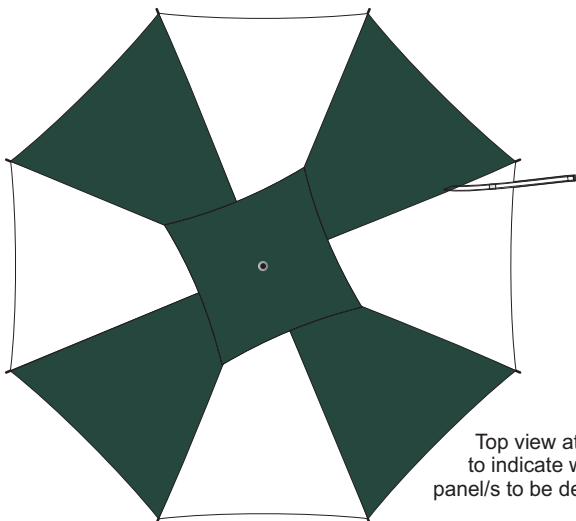

20% of Actual Size
Screen Print (one colour)
Colourflex Transfer

Top view at 5%
to indicate which
panel/s to be decorated.

20% of Actual Size
Screen Print (one colour)
Colourflex Transfer

Top view at 5%
to indicate which
panel/s to be decorated.