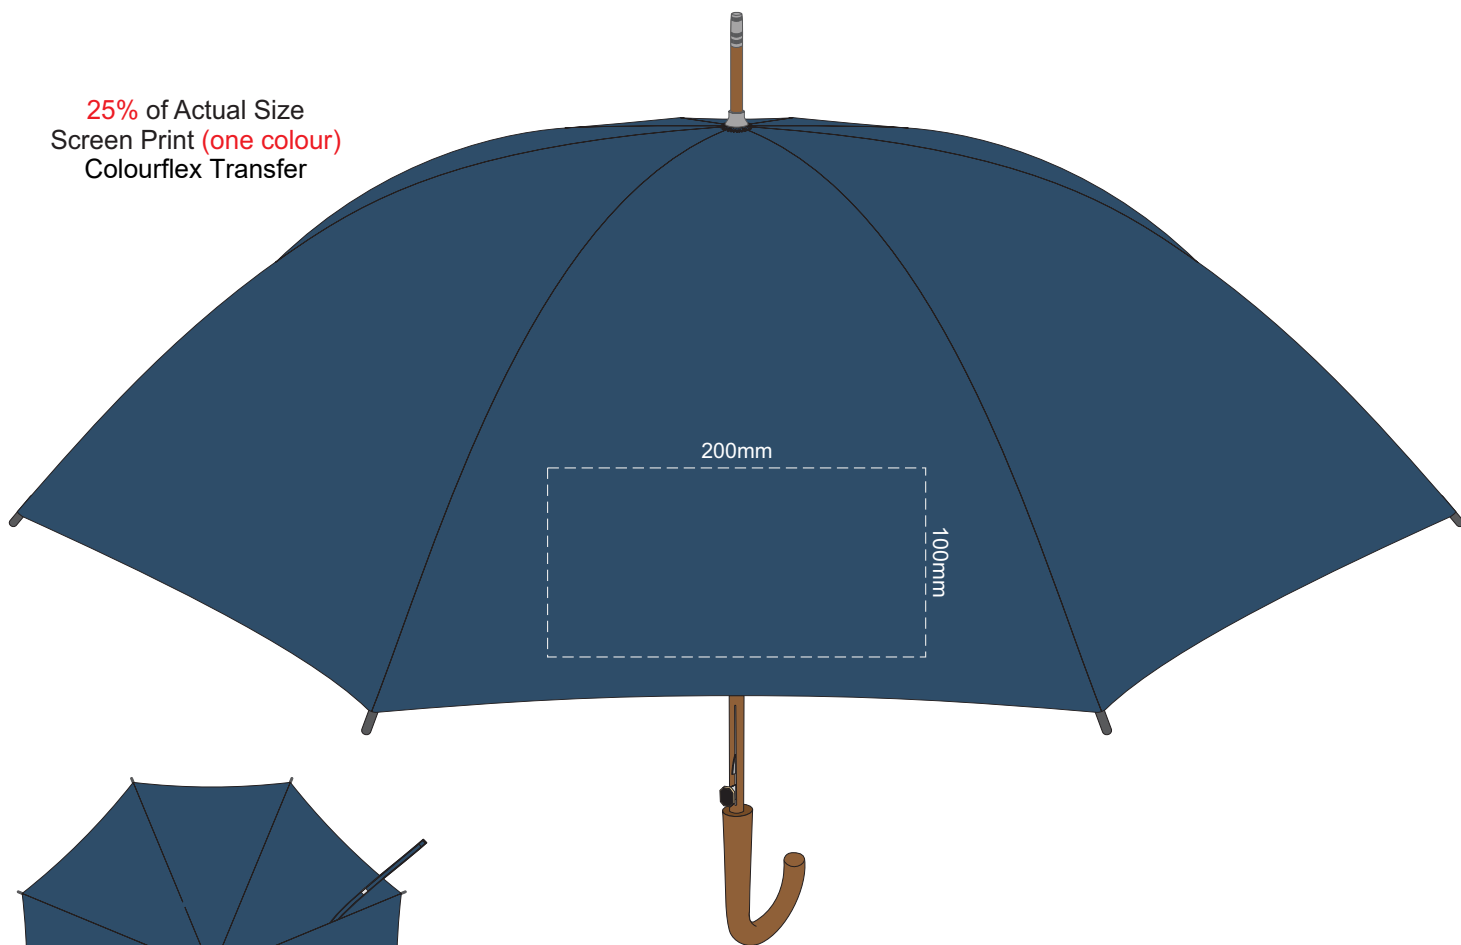

25% of Actual Size
Screen Print (one colour)
Colourflex Transfer

Top view at 5%
to indicate which
panel/s to be decorated.